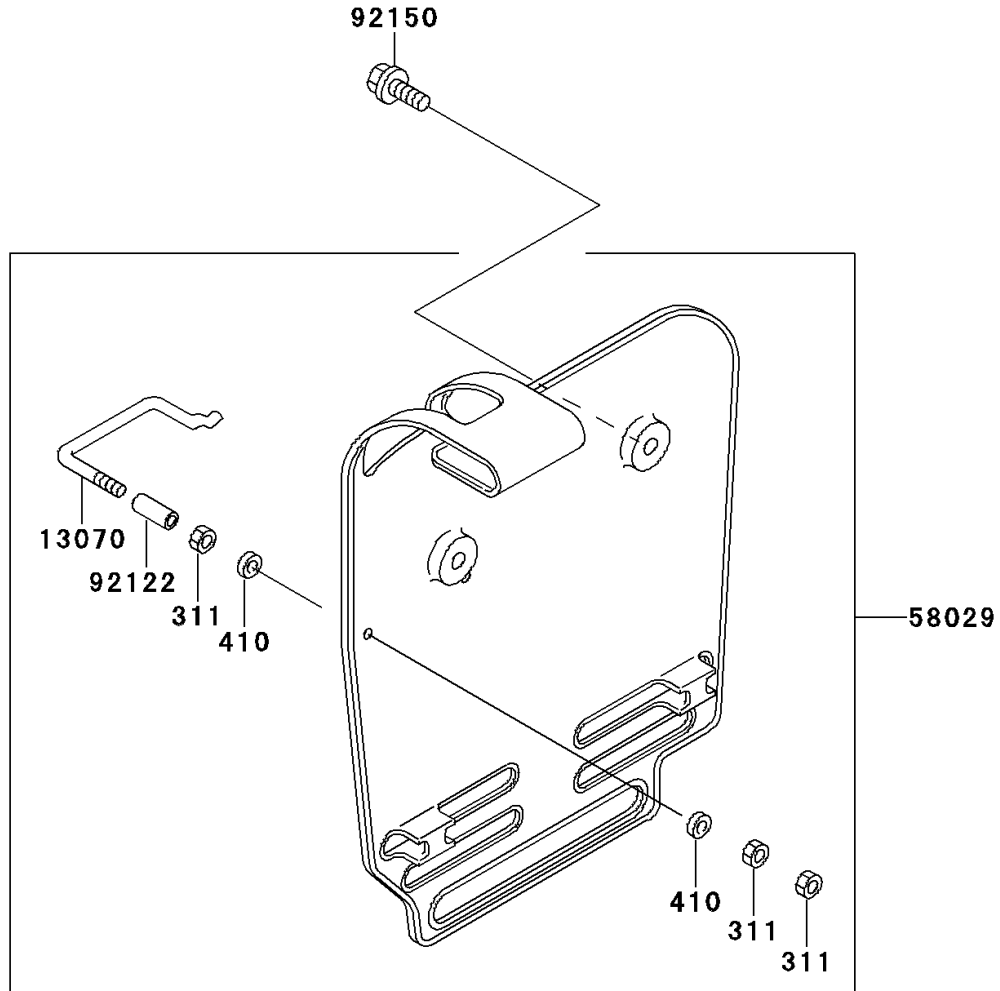

1997 KX60 PARTS DIAGRAM

Accessory

F2910

92072

92072

1997 KX60 PARTS LIST

Accessory

ITEM NAME	PART NUMBER	QUANTITY
NUT-HEX (Ref # 311)	311B0300	3
WASHER-PLAIN-SMALL,3MM (Ref # 410)	410B0300	2
GUIDE,CABLE (Ref # 13070)	13070-1031	1
PLATE-NUMBER,P.WHITE (Ref # 58029)	58029-1054-6F	1
BAND,L=149 (Ref # 92072)	92072-031	2
ROLLER,CABLE GUIDE (Ref # 92122)	92122-1011	1
BOLT,6X14 (Ref # 92150)	92150-1340	2