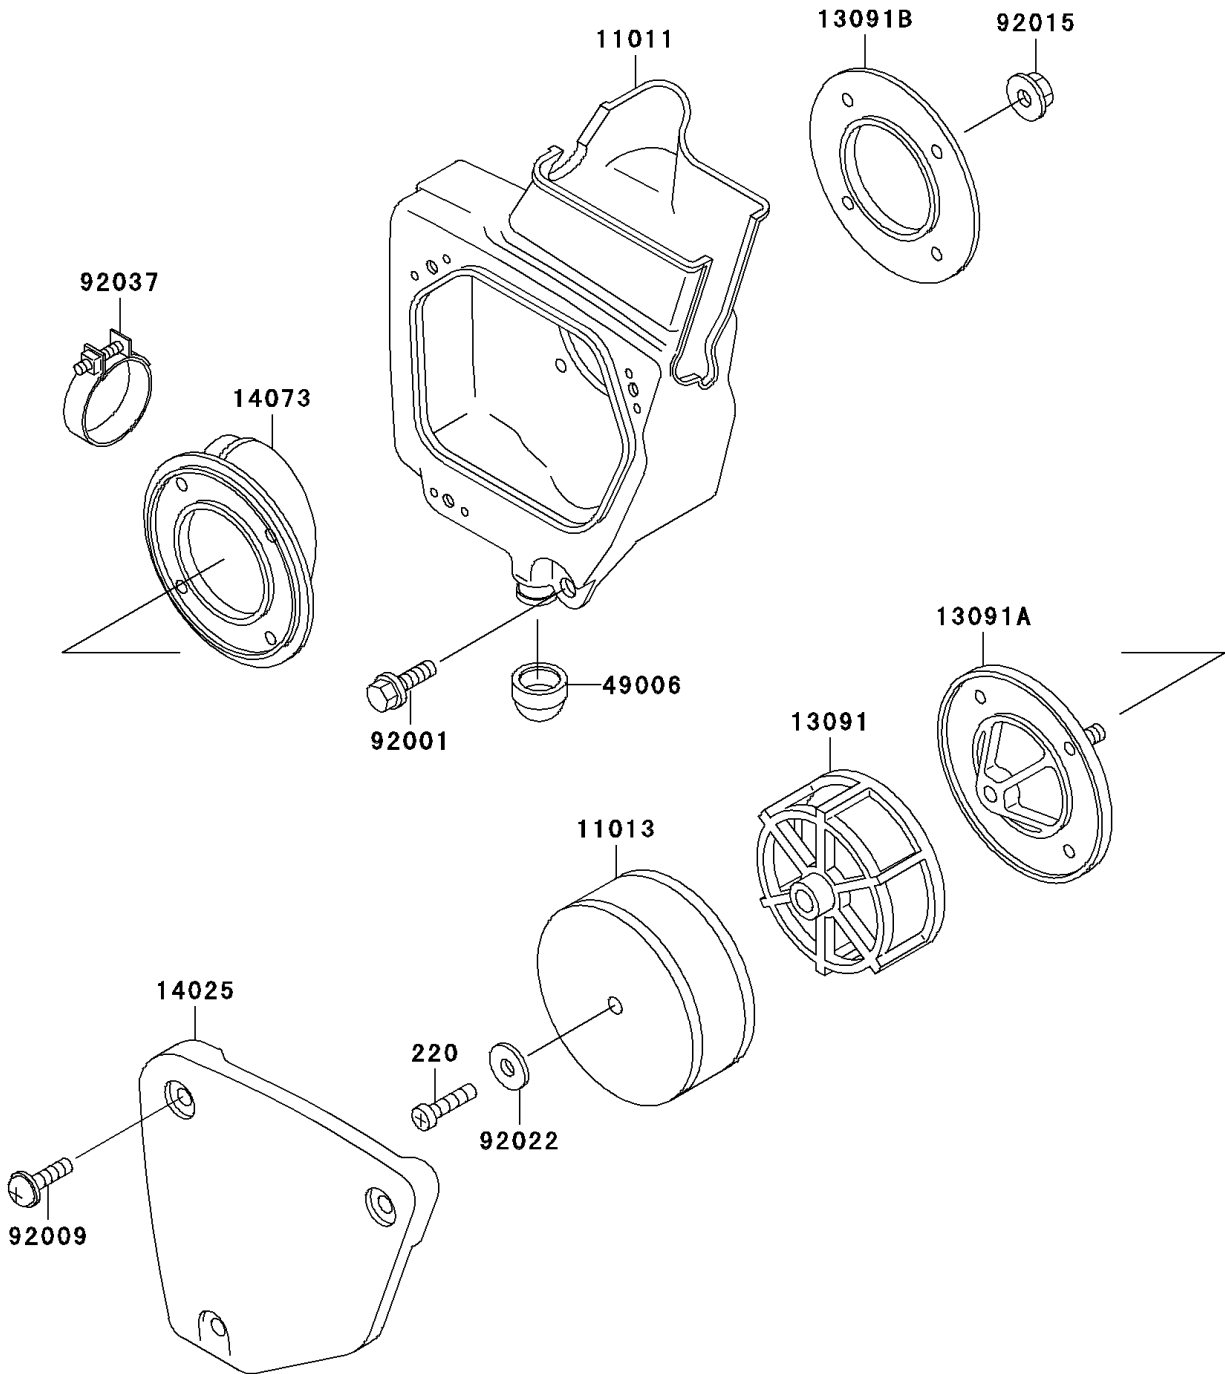

1999 KX60 PARTS DIAGRAM

Air Cleaner

E1130

1999 KX60 PARTS LIST

Air Cleaner

ITEM NAME	PART NUMBER	QUANTITY
SCREW-PAN-CROS,6X25 (Ref # 220)	220B0625	1
CASE-AIR FILTER (Ref # 11011)	11011-1178	1
ELEMENT-AIR FILTER (Ref # 11013)	11013-1121	1
HOLDER,ELEMENT (Ref # 13091)	13091-1336	1
HOLDER,AIR FILTER CASE (Ref # 13091A)	13091-1337	1
HOLDER,AIR FILTER CASE (Ref # 13091B)	13091-1338	1
COVER,AIR FILTER CASE (Ref # 14025)	14025-1958	1
DUCT,AIR FILTER (Ref # 14073)	14073-1191	1
BOOT,AIR FILTER (Ref # 49006)	49006-1156	1
BOLT,W/WASHER,6X12 (Ref # 92001)	92001-1517	1
SCREW,6X14,WHITE (Ref # 92009)	92009-1287	3
NUT,FLANGED,5MM (Ref # 92015)	92015-1259	4
WASHER,6.5X20X1.6 (Ref # 92022)	92022-125	1
CLAMP (Ref # 92037)	92037-1172	1