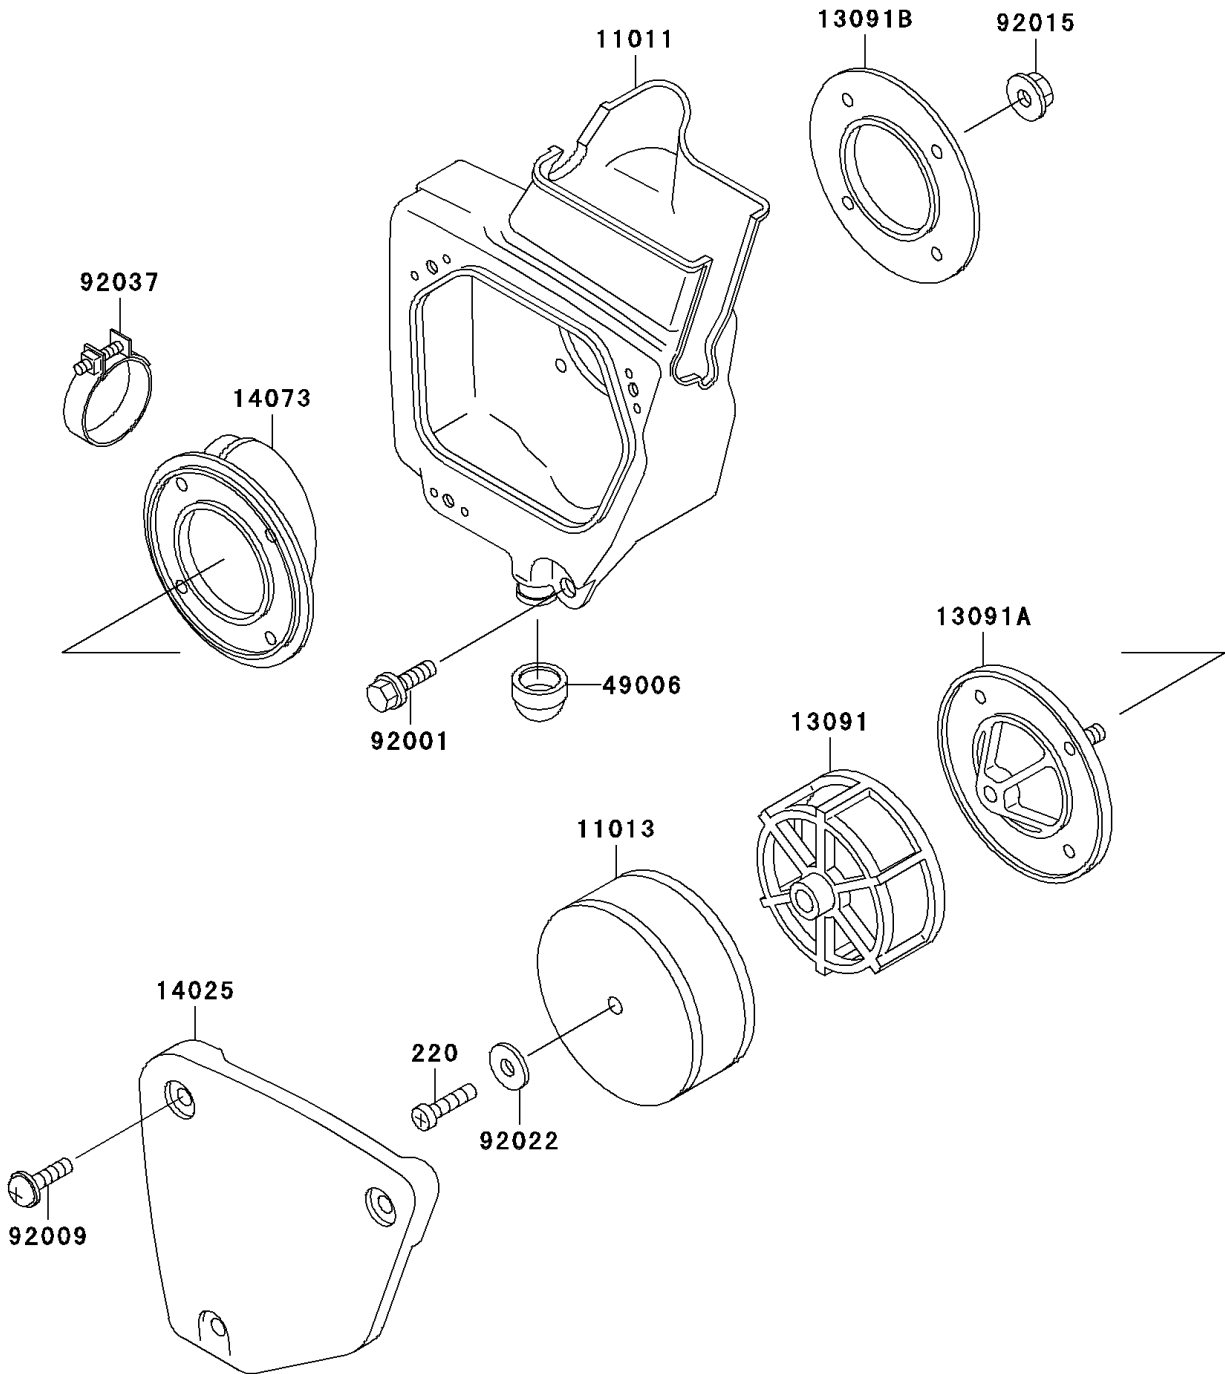

# 1999 KX60 PARTS DIAGRAM

Air Cleaner

E1130

# 1999 KX60 PARTS LIST

## Air Cleaner

ITEM NAME	PART NUMBER	QUANTITY
SCREW-PAN-CROS,6X25 (Ref # 220)	220B0625	1
CASE-AIR FILTER (Ref # 11011)	11011-1178	1
ELEMENT-AIR FILTER (Ref # 11013)	11013-1121	1
HOLDER,ELEMENT (Ref # 13091)	13091-1336	1
HOLDER,AIR FILTER CASE (Ref # 13091A)	13091-1337	1
HOLDER,AIR FILTER CASE (Ref # 13091B)	13091-1338	1
COVER,AIR FILTER CASE (Ref # 14025)	14025-1958	1
DUCT,AIR FILTER (Ref # 14073)	14073-1191	1
BOOT,AIR FILTER (Ref # 49006)	49006-1156	1
BOLT,W/WASHER,6X12 (Ref # 92001)	92001-1517	1
SCREW,6X14,WHITE (Ref # 92009)	92009-1287	3
NUT,FLANGED,5MM (Ref # 92015)	92015-1259	4
WASHER,6.5X20X1.6 (Ref # 92022)	92022-125	1
CLAMP (Ref # 92037)	92037-1172	1