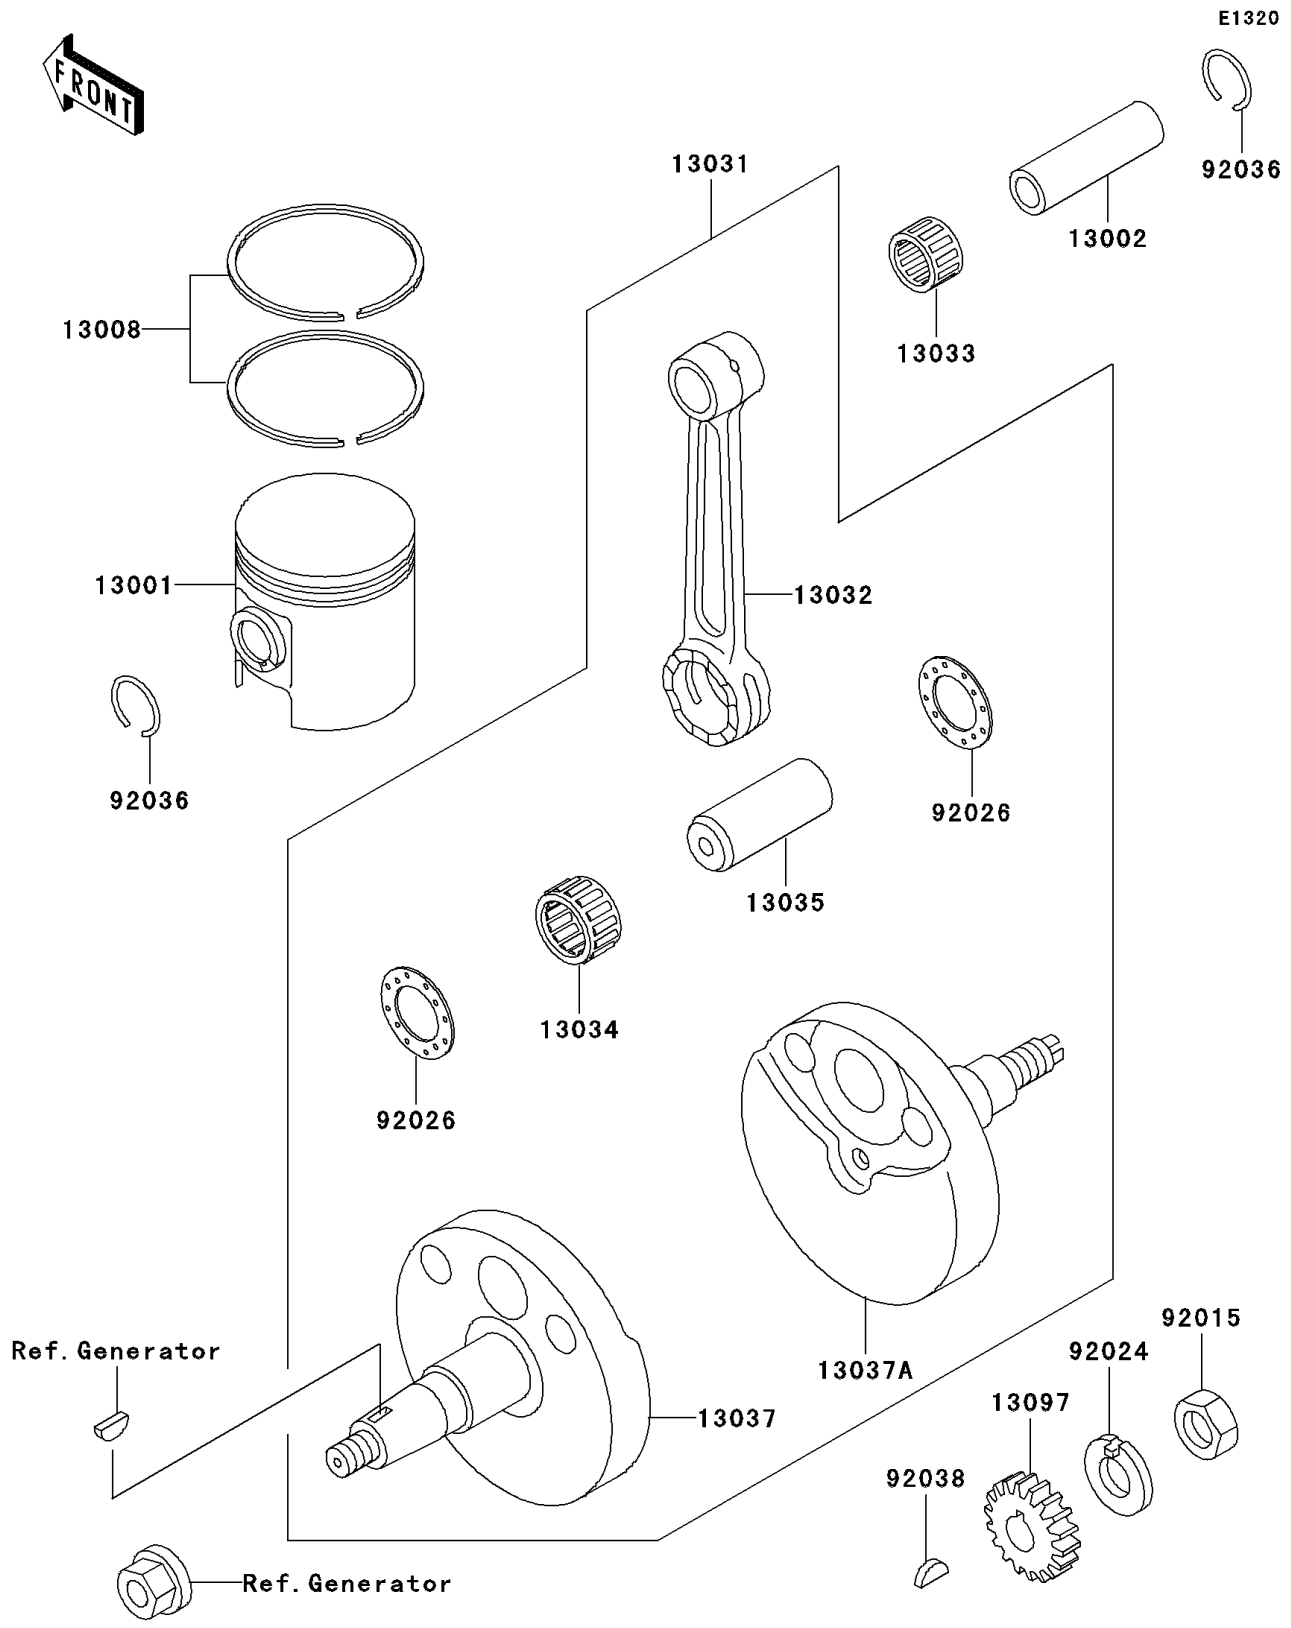

# 2000 KX60 PARTS DIAGRAM

Crankshaft/Piston(s)

## 2000 KX60 PARTS LIST

### Crankshaft/Piston(s)

ITEM NAME	PART NUMBER	QUANTITY
PISTON-ENGINE,B (Ref # 13001)	13001-1536	1
PIN-PISTON (Ref # 13002)	13002-1119	1
RING-SET-PISTON (Ref # 13008)	13008-5050	1
CRANKSHAFT-COMP (Ref # 13031)	13031-1448	1
ROD-CONNECTING (Ref # 13032)	13032-1246	1
BEARING-NEEDLE,72KTV030 (Ref # 13033)	13033-028	1
BEARING-BIG END,B4 (Ref # 13034)	13034-1107	1
PIN-CRANK (Ref # 13035)	13035-1002	1
CRANKSHAFT,LH (Ref # 13037)	13037-1204	1
CRANKSHAFT,RH (Ref # 13037A)	13037-1220	1
GEAR-PRIMARY SPUR,22T (Ref # 13097)	13097-1055	1
NUT,12MM (Ref # 92015)	92015-006	1
WASHER,CLAW,12.5X25X0.8 (Ref # 92024)	92024-003	1
SPACER (Ref # 92026)	92026-1522	2
RING-SNAP,PISTON PIN (Ref # 92036)	92036-007	2
KEY,WOODRUFF (Ref # 92038)	92038-003	1