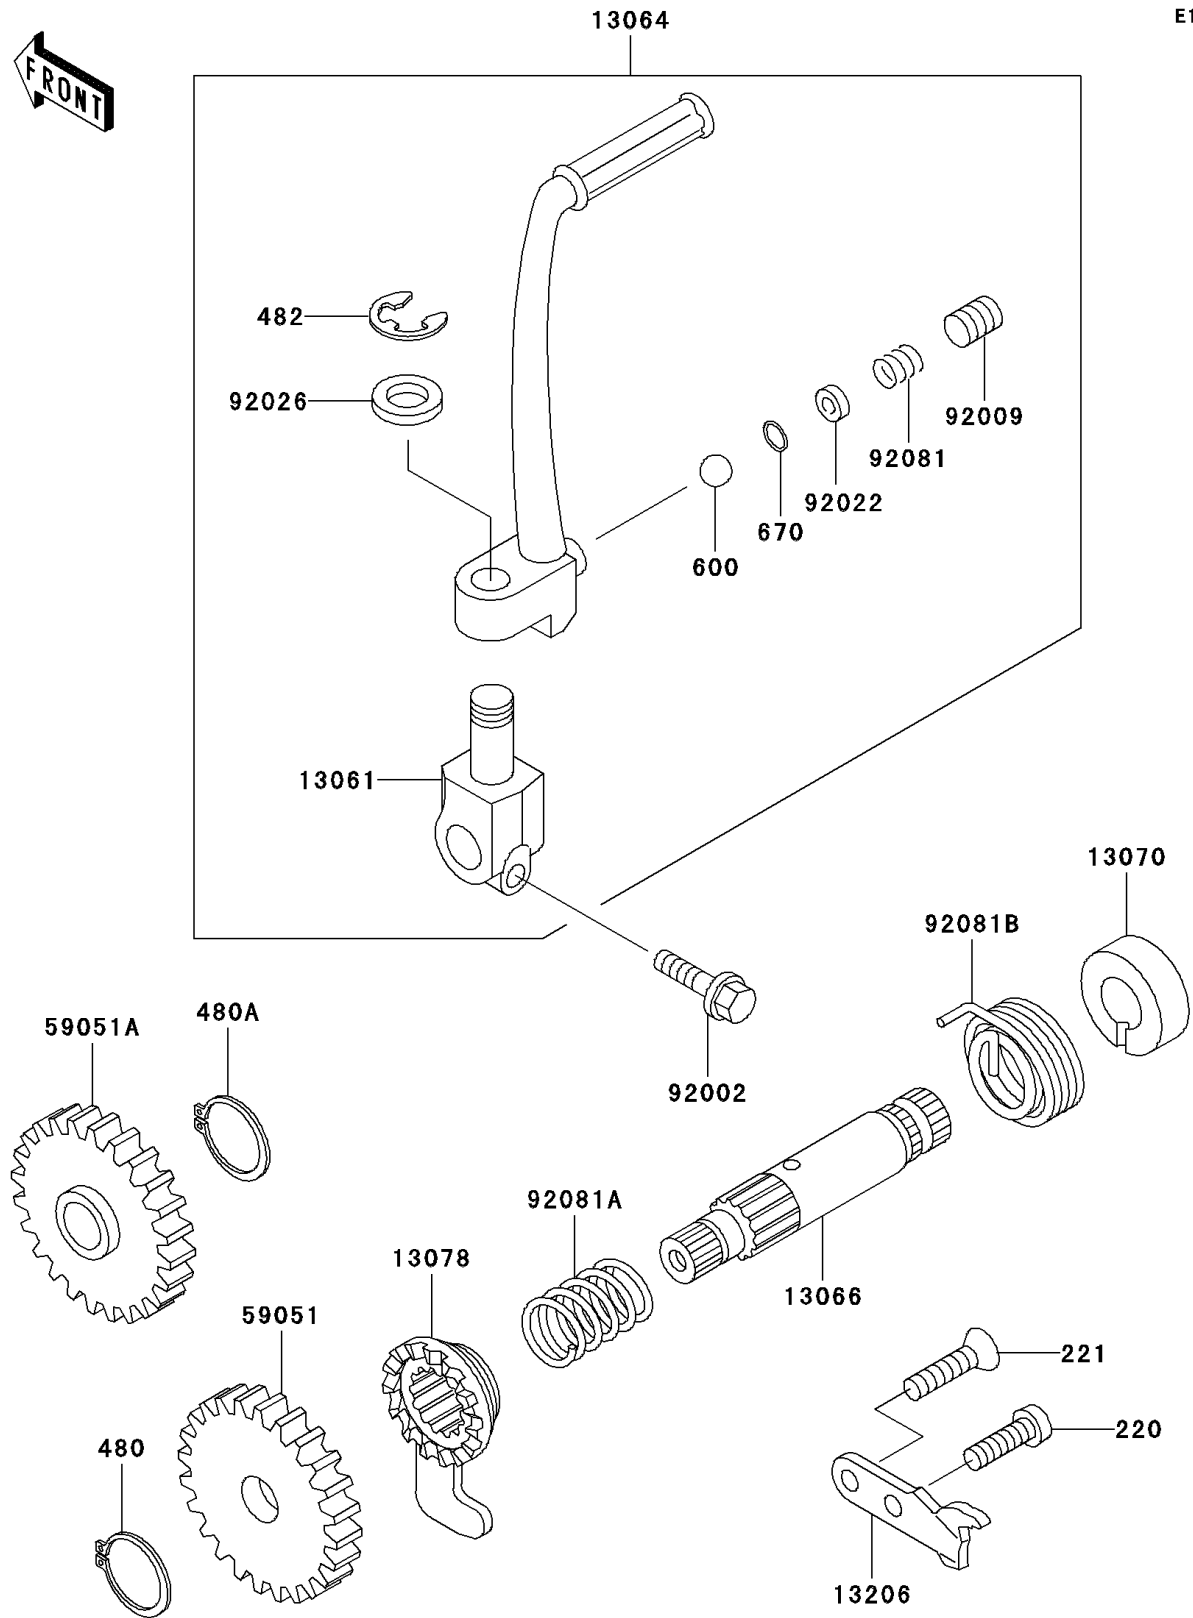

1999 KX60 PARTS DIAGRAM

Kickstarter Mechanism

E1340

1999 KX60 PARTS LIST

Kickstarter Mechanism

ITEM NAME	PART NUMBER	QUANTITY
SCREW-PAN-CROS,6X16 (Ref # 220)	220B0616	1
SCREW-CSK-CROS,6X18 (Ref # 221)	221B0618	1
CIRCLIP-TYPE-C,12MM (Ref # 480)	480J1200	1
CIRCLIP-TYPE-C,15MM (Ref # 480A)	480J1500	1
CIRCLIP-TYPE-E,8MM (Ref # 482)	482K8000	1
BALL-STEEL,1/4" (Ref # 600)	600A0800	1
O RING,4MM (Ref # 670)	670B1504	1
BOSS,KICK LEVER (Ref # 13061)	13061-1301	1
LEVER-ASSY-KICK,PEDAL (Ref # 13064)	13064-1154	1
SHAFT-KICK,STARTER (Ref # 13066)	13066-1093	1
GUIDE,KICK SPRING (Ref # 13070)	13070-1034	1
RATCHET (Ref # 13078)	13078-1004	1
GUIDE-KICK (Ref # 13206)	13206-1065	1
GEAR-SPUR,32T (Ref # 59051)	59051-1026	1
GEAR-SPUR,30T (Ref # 59051A)	59051-1027	1
BOLT,6X20 (Ref # 92002)	92002-1237	1
SCREW,SOCKET,8X8 (Ref # 92009)	92009-1312	1
WASHER (Ref # 92022)	92022-1481	1
SPACER,12.2X20X1.6 (Ref # 92026)	92026-1527	1
SPRING,KICK PEDAL (Ref # 92081)	92081-020	1
SPRING,RATCHET (Ref # 92081A)	92081-122	1
SPRING,RETURN (Ref # 92081B)	92081-1434	1