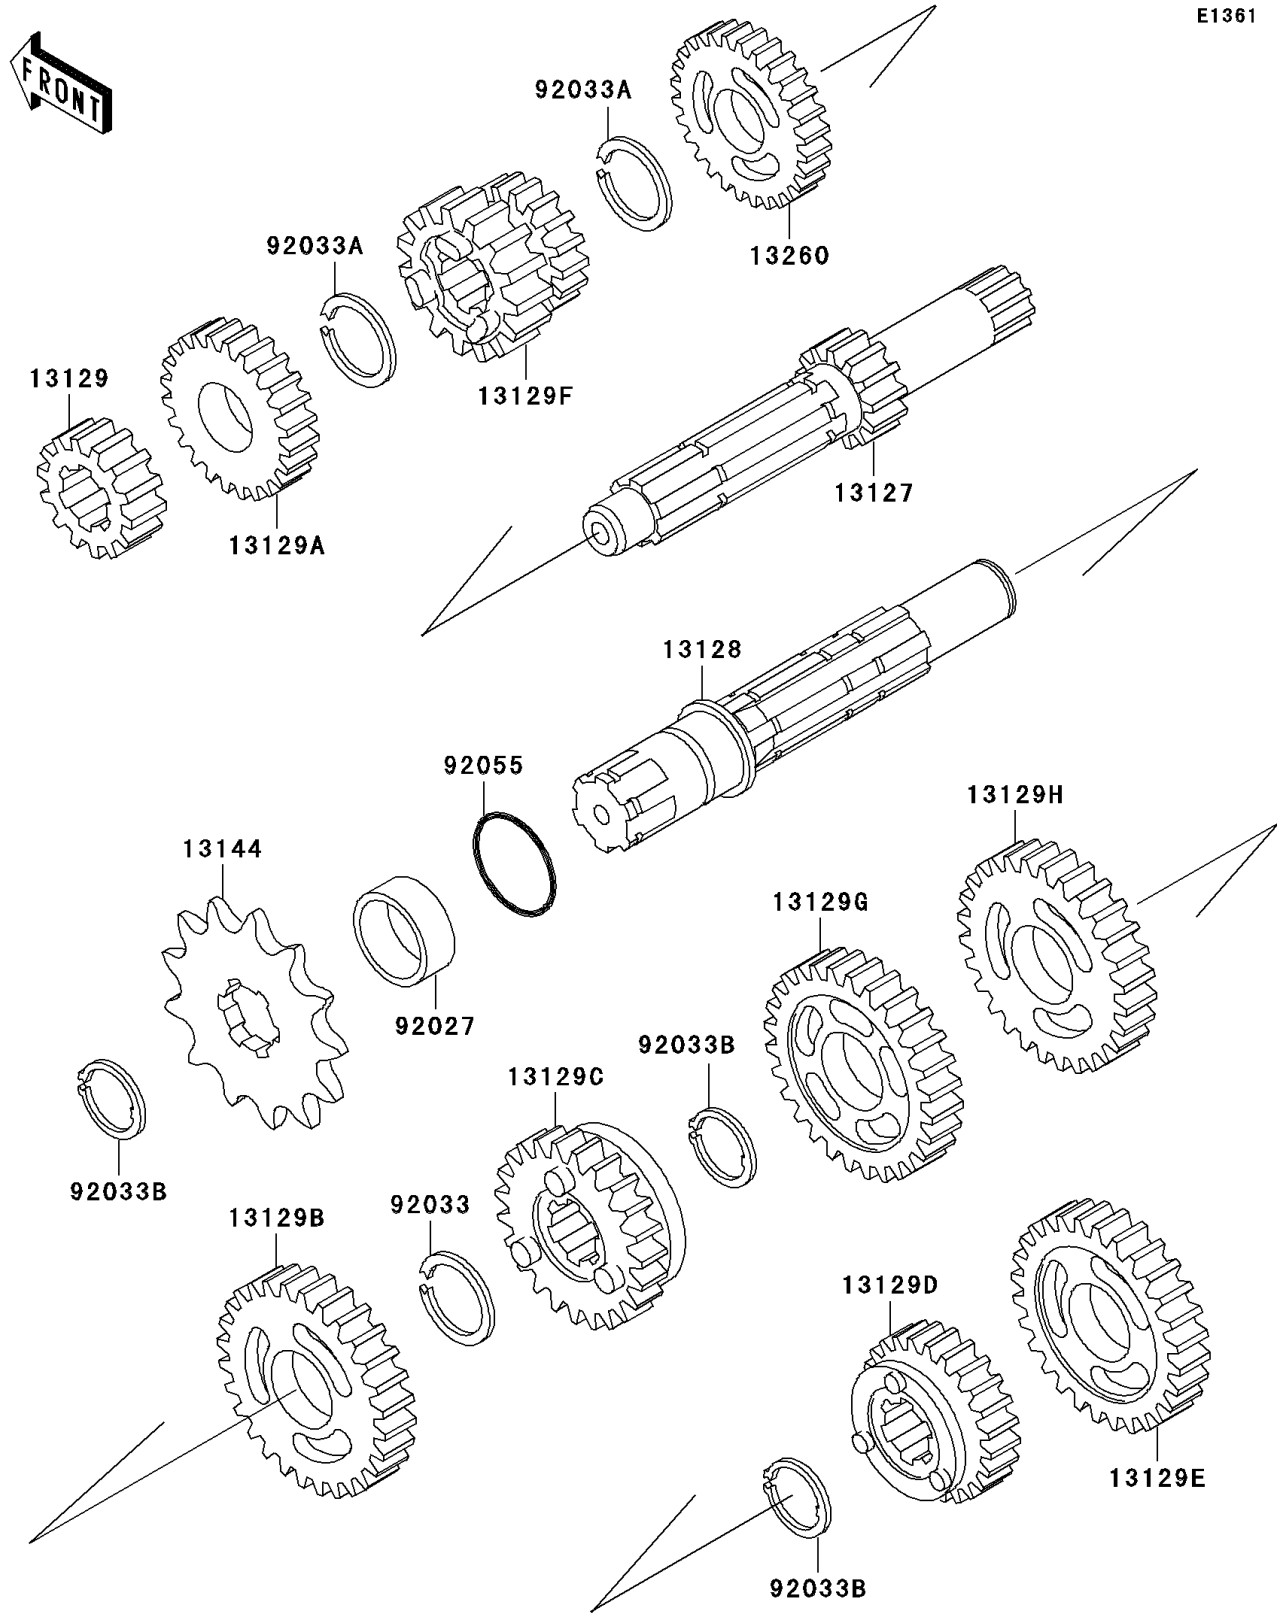

1999 KX60 PARTS DIAGRAM

Transmission

E1361

1999 KX60 PARTS LIST

Transmission

ITEM NAME	PART NUMBER	QUANTITY
SHAFT-TRANSMISSION INPUT,13T (Ref # 13127)	13127-1105	1
SHAFT-TRANSMISSION OUTPUT (Ref # 13128)	13128-1028	1
GEAR,INPUT 2ND,16T (Ref # 13129)	13129-1215	1
GEAR,INPUT 5TH,23T (Ref # 13129A)	13129-1343	1
GEAR,OUTPUT 2ND,34T (Ref # 13129B)	13129-1345	1
GEAR,OUTPUT 5TH,28T (Ref # 13129C)	13129-1348	1
GEAR,OUTPUT TOP,26T (Ref # 13129D)	13129-1349	1
GEAR,OUTPUT LOW,37T (Ref # 13129E)	13129-1515	1
GEAR,INPUT 3RD&4TH,21T&18T (Ref # 13129F)	13129-1611	1
GEAR,OUTPUT 4TH,30T (Ref # 13129G)	13129-1612	1
GEAR,OUTPUT 3RD,31T (Ref # 13129H)	13129-1654	1
SPROCKET-OUTPUT,13T (Ref # 13144)	13144-1023	1
GEAR,INPUT TOP,24T (Ref # 13260)	13260-1542	1
COLLAR,20X25X12.5 (Ref # 92027)	92027-1077	1
RING-SNAP,18MM (Ref # 92033)	92033-029	1
RING-SNAP,17MM (Ref # 92033A)	92033-1060	2
RING-SNAP,18MM (Ref # 92033B)	92033-1079	3
RING-O,17.5X1.5 (Ref # 92055)	92055-022	1