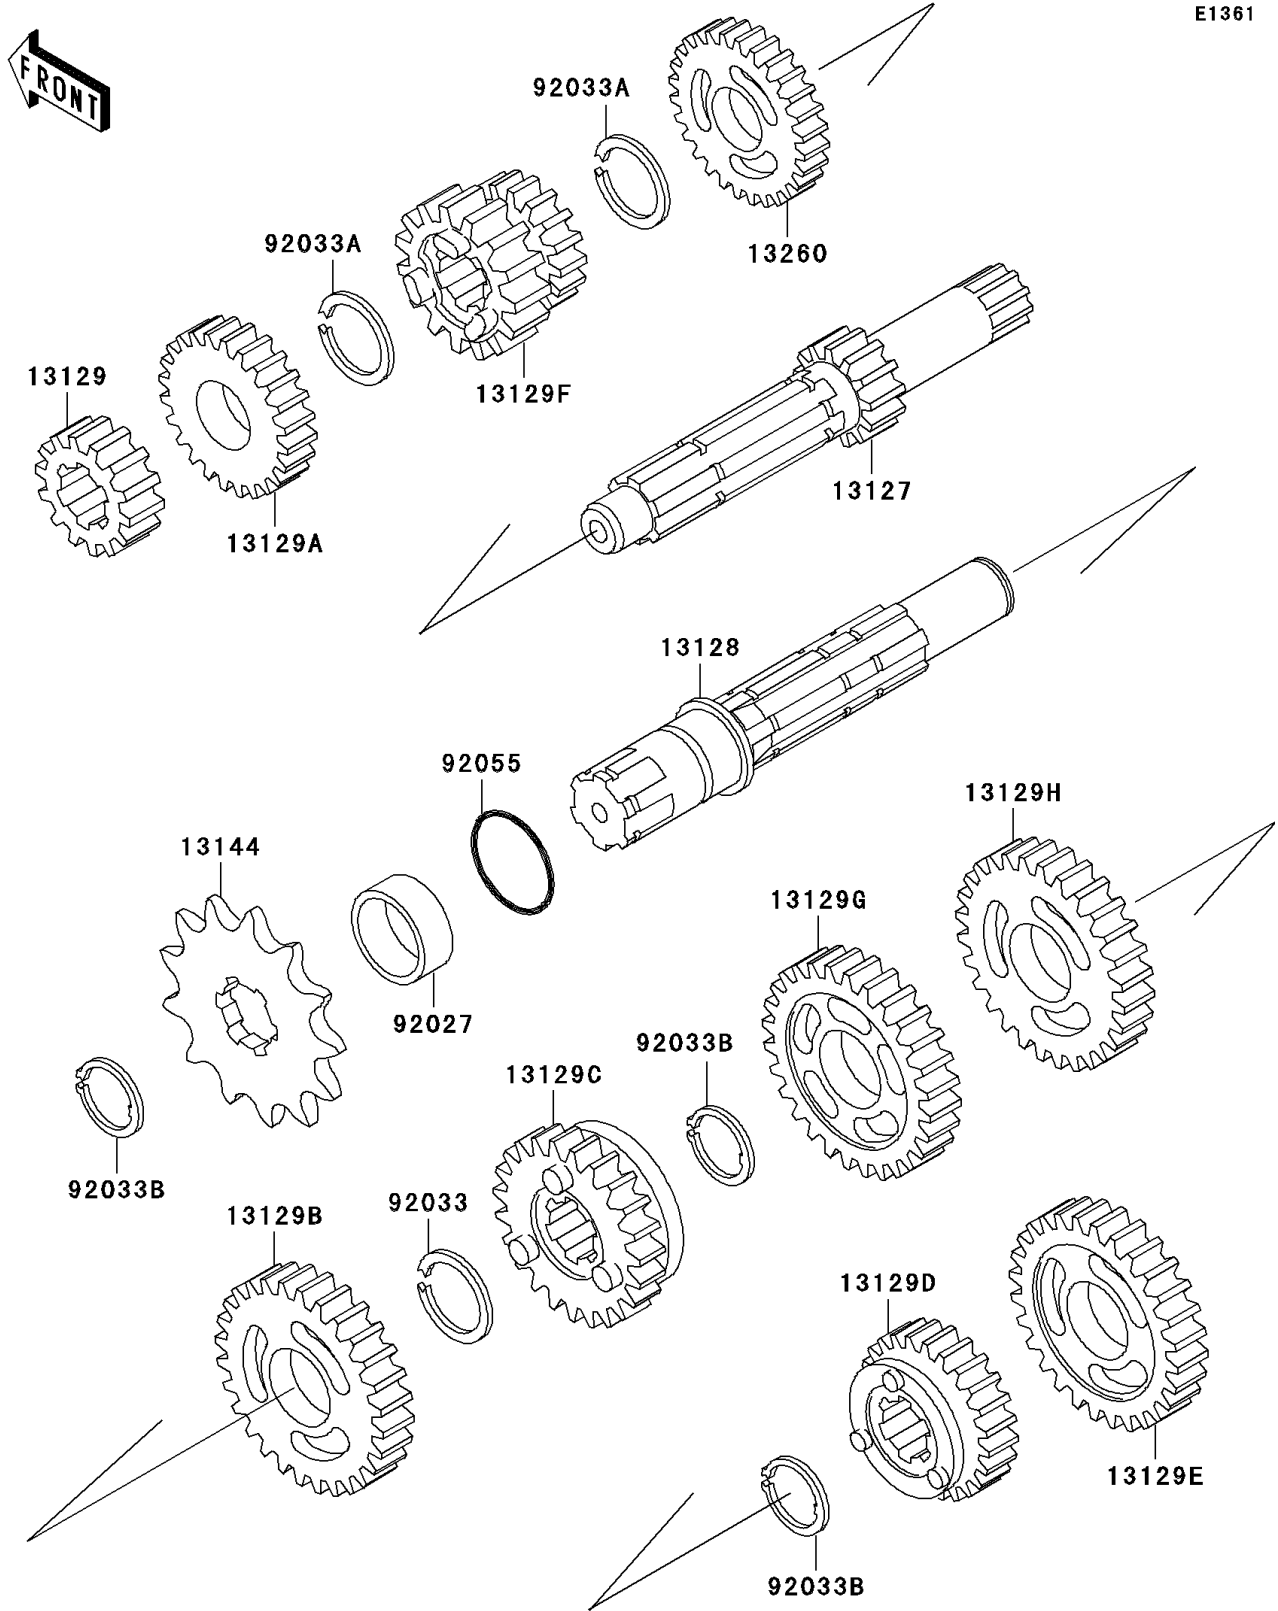

2002 KX60 PARTS DIAGRAM

Transmission

E1361

2002 KX60 PARTS LIST

Transmission

ITEM NAME	PART NUMBER	QUANTITY
SHAFT-TRANSMISSION INPUT,13T (Ref # 13127)	13127-1105	1
SHAFT-TRANSMISSION OUTPUT (Ref # 13128)	13128-1028	1
GEAR,INPUT 2ND,16T (Ref # 13129)	13129-1215	1
GEAR,INPUT 5TH,23T (Ref # 13129A)	13129-1343	1
GEAR,OUTPUT 2ND,34T (Ref # 13129B)	13129-1345	1
GEAR,OUTPUT 5TH,28T (Ref # 13129C)	13129-1348	1
GEAR,OUTPUT TOP,26T (Ref # 13129D)	13129-1349	1
GEAR,OUTPUT LOW,37T (Ref # 13129E)	13129-1515	1
GEAR,INPUT 3RD&4TH,21T&18T (Ref # 13129F)	13129-1611	1
GEAR,OUTPUT 4TH,30T (Ref # 13129G)	13129-1612	1
GEAR,OUTPUT 3RD,31T (Ref # 13129H)	13129-1654	1
SPROCKET-OUTPUT,13T (Ref # 13144)	13144-1023	1
GEAR,INPUT TOP,24T (Ref # 13260)	13260-1542	1
COLLAR,20X25X12.5 (Ref # 92027)	92027-1077	1
RING-SNAP,18MM (Ref # 92033)	92033-029	1
RING-SNAP,17MM (Ref # 92033A)	92033-1060	2
RING-SNAP,18MM (Ref # 92033B)	92033-1079	3
RING-O,17.5X1.5 (Ref # 92055)	92055-022	1