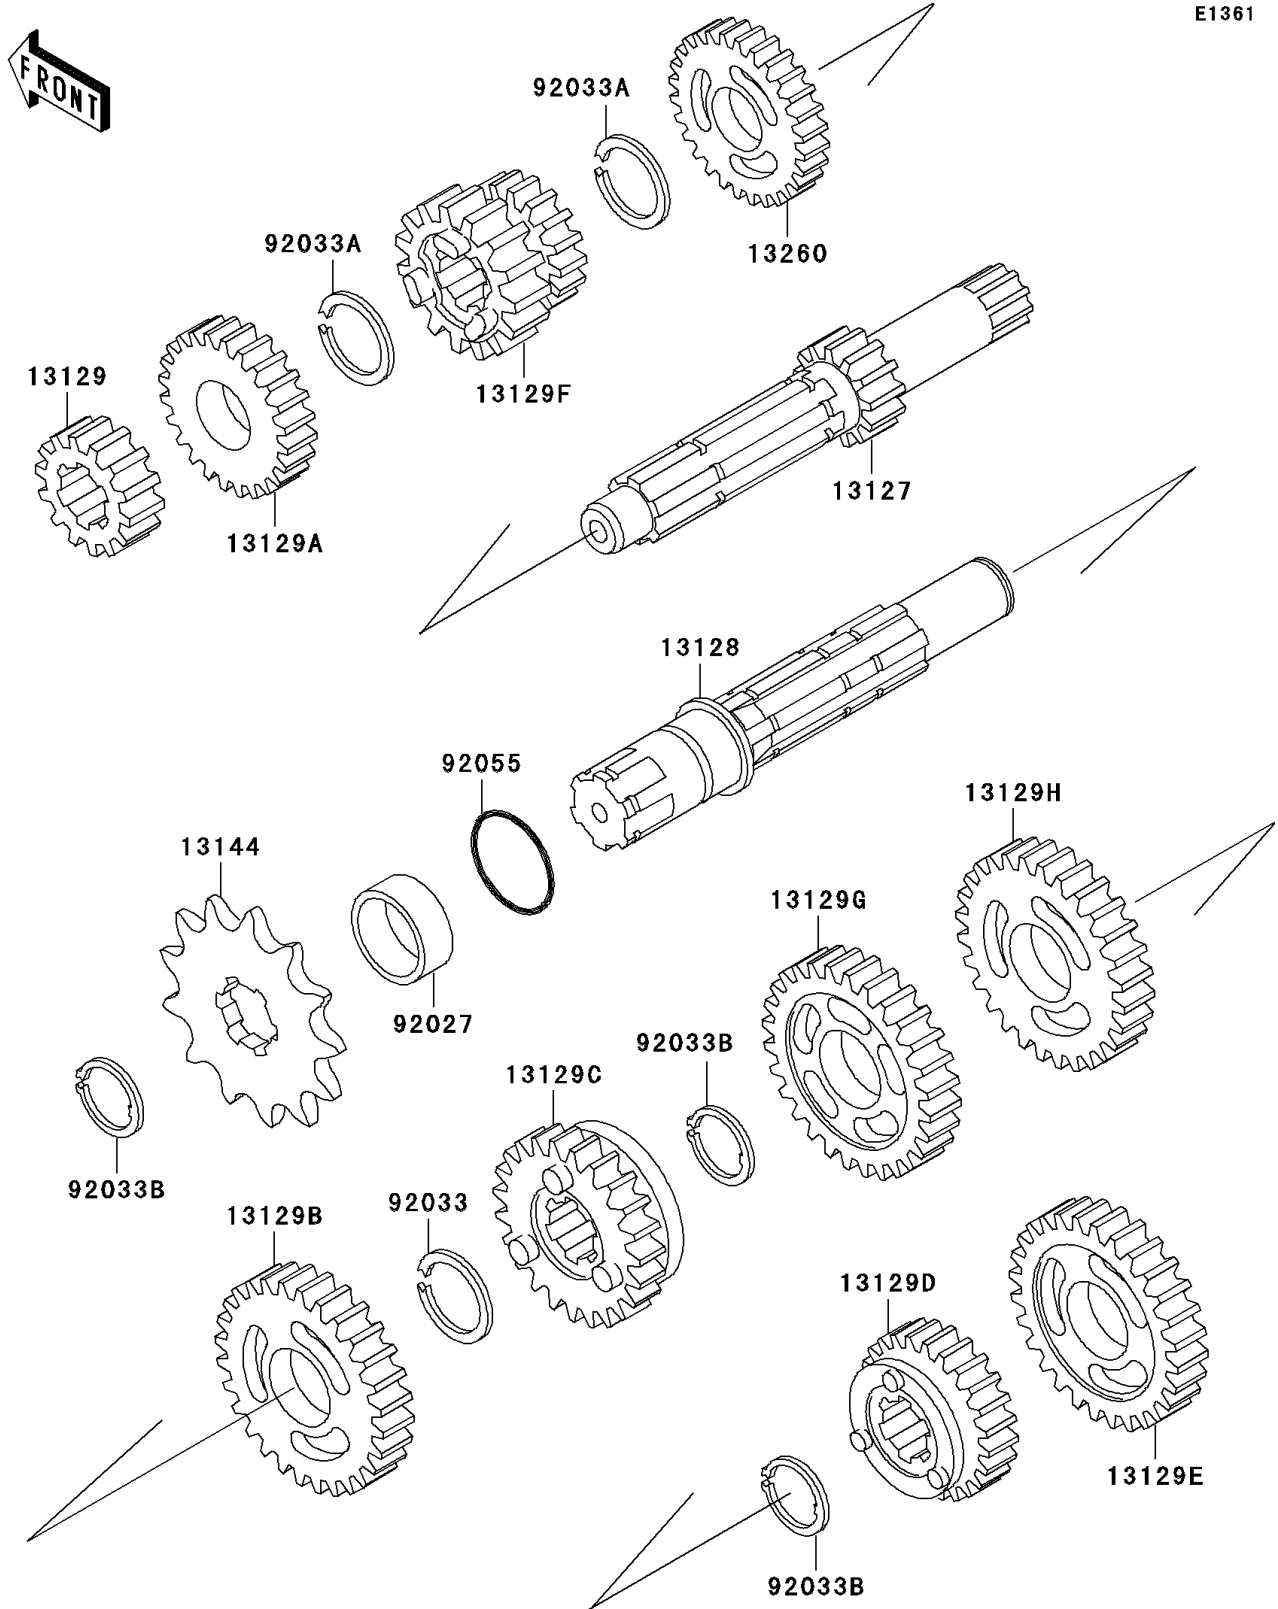

# 2003 KX60 PARTS DIAGRAM

Transmission

E1361

## 2003 KX60 PARTS LIST

### Transmission

ITEM NAME	PART NUMBER	QUANTITY
SHAFT-TRANSMISSION INPUT,13T (Ref # 13127)	13127-1105	1
SHAFT-TRANSMISSION OUTPUT (Ref # 13128)	13128-1028	1
GEAR,INPUT 2ND,16T (Ref # 13129)	13129-1215	1
GEAR,INPUT 5TH,23T (Ref # 13129A)	13129-1343	1
GEAR,OUTPUT 2ND,34T (Ref # 13129B)	13129-1345	1
GEAR,OUTPUT 5TH,28T (Ref # 13129C)	13129-1348	1
GEAR,OUTPUT TOP,26T (Ref # 13129D)	13129-1349	1
GEAR,OUTPUT LOW,37T (Ref # 13129E)	13129-1515	1
GEAR,INPUT 3RD&4TH,21T&18T (Ref # 13129F)	13129-1611	1
GEAR,OUTPUT 4TH,30T (Ref # 13129G)	13129-1612	1
GEAR,OUTPUT 3RD,31T (Ref # 13129H)	13129-1654	1
SPROCKET-OUTPUT,13T (Ref # 13144)	13144-1023	1
GEAR,INPUT TOP,24T (Ref # 13260)	13260-1542	1
COLLAR,20X25X12.5 (Ref # 92027)	92027-1077	1
RING-SNAP,18MM (Ref # 92033)	92033-029	1
RING-SNAP,17MM (Ref # 92033A)	92033-1060	2
RING-SNAP,18MM (Ref # 92033B)	92033-1079	3
RING-O,17.5X1.5 (Ref # 92055)	92055-022	1