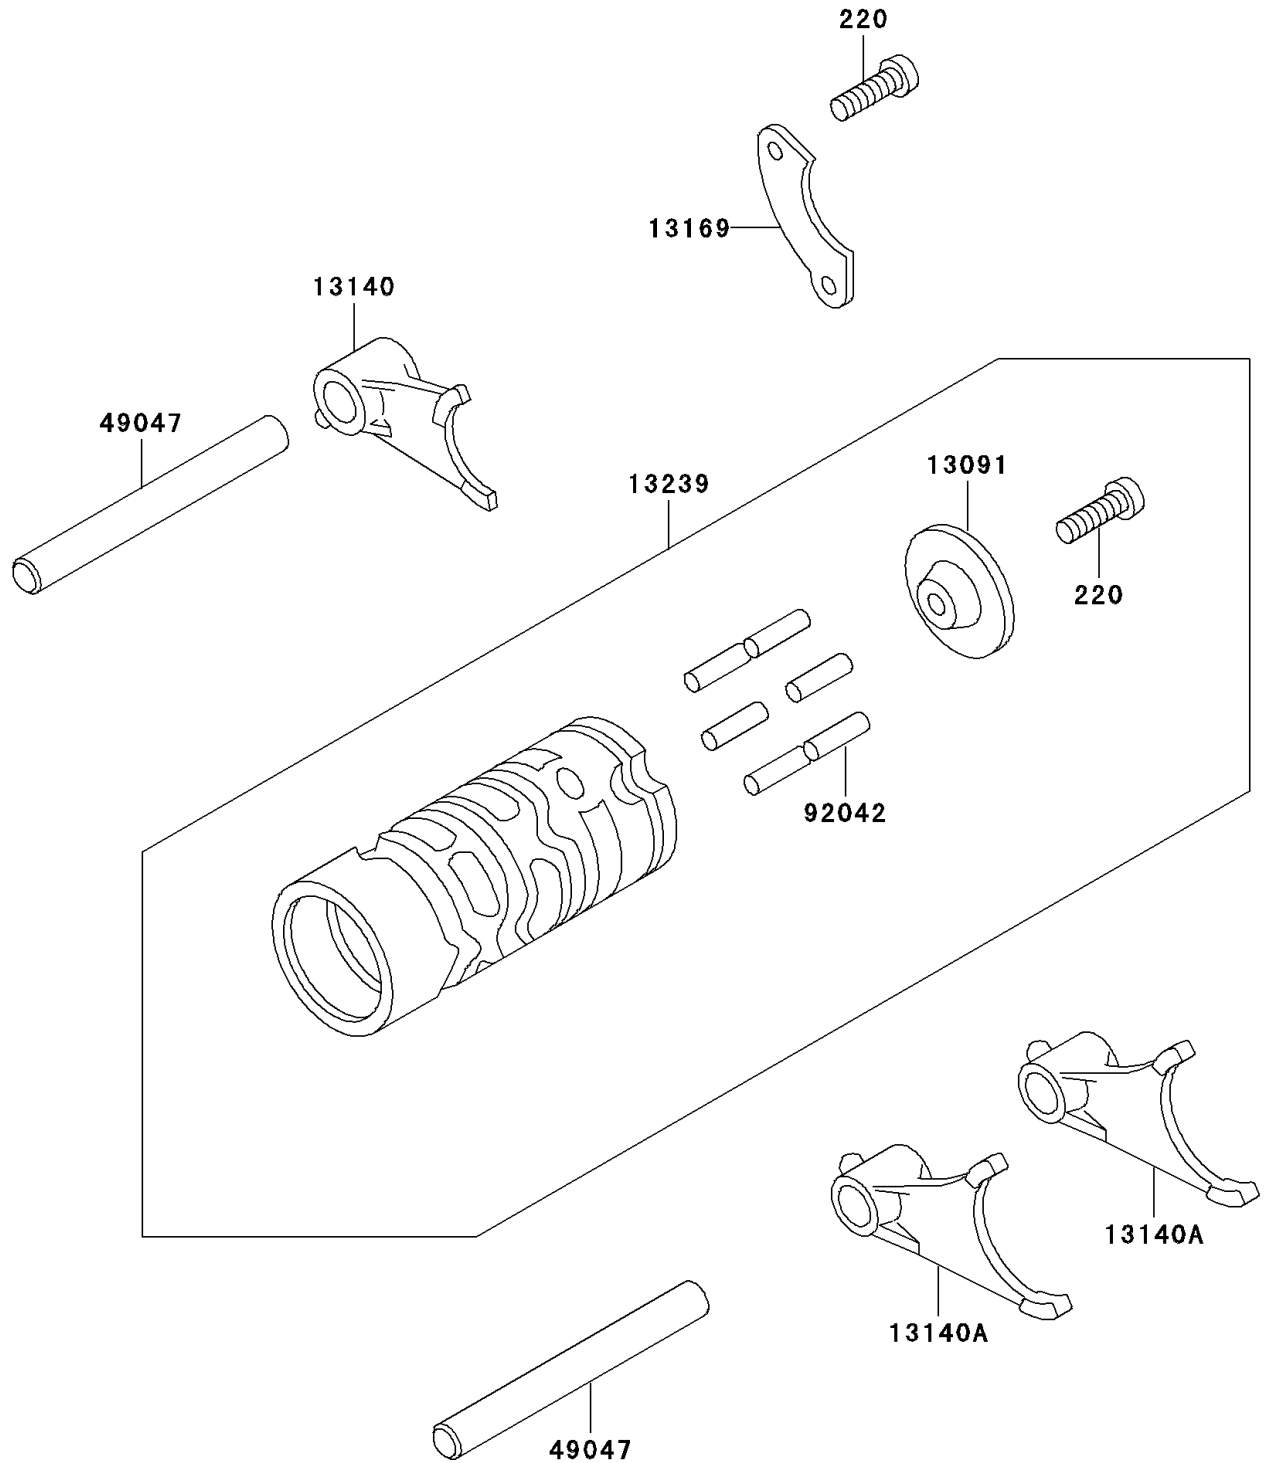

# 1999 KX60 PARTS DIAGRAM

Gear Change Drum/Shift Fork(s)

E1362

# 1999 KX60 PARTS LIST

## Gear Change Drum/Shift Fork(s)

ITEM NAME	PART NUMBER	QUANTITY
SCREW-PAN-CROS,6X14 (Ref # 220)	220B0614	2
HOLDER,CHANGE DRUM PIN (Ref # 13091)	13091-1098	1
FORK-SHIFT,INPUT (Ref # 13140)	13140-1300	1
FORK-SHIFT,OUTPUT (Ref # 13140A)	13140-1301	2
PLATE,CHANGE DRUM POSITION (Ref # 13169)	13169-1309	1
DRUM-ASSY-CHANGE (Ref # 13239)	13239-1065	1
ROD-SHIFT,10X90 (Ref # 49047)	49047-1009	2
PIN,DOWEL,4X16.8 (Ref # 92042)	92042-029	6