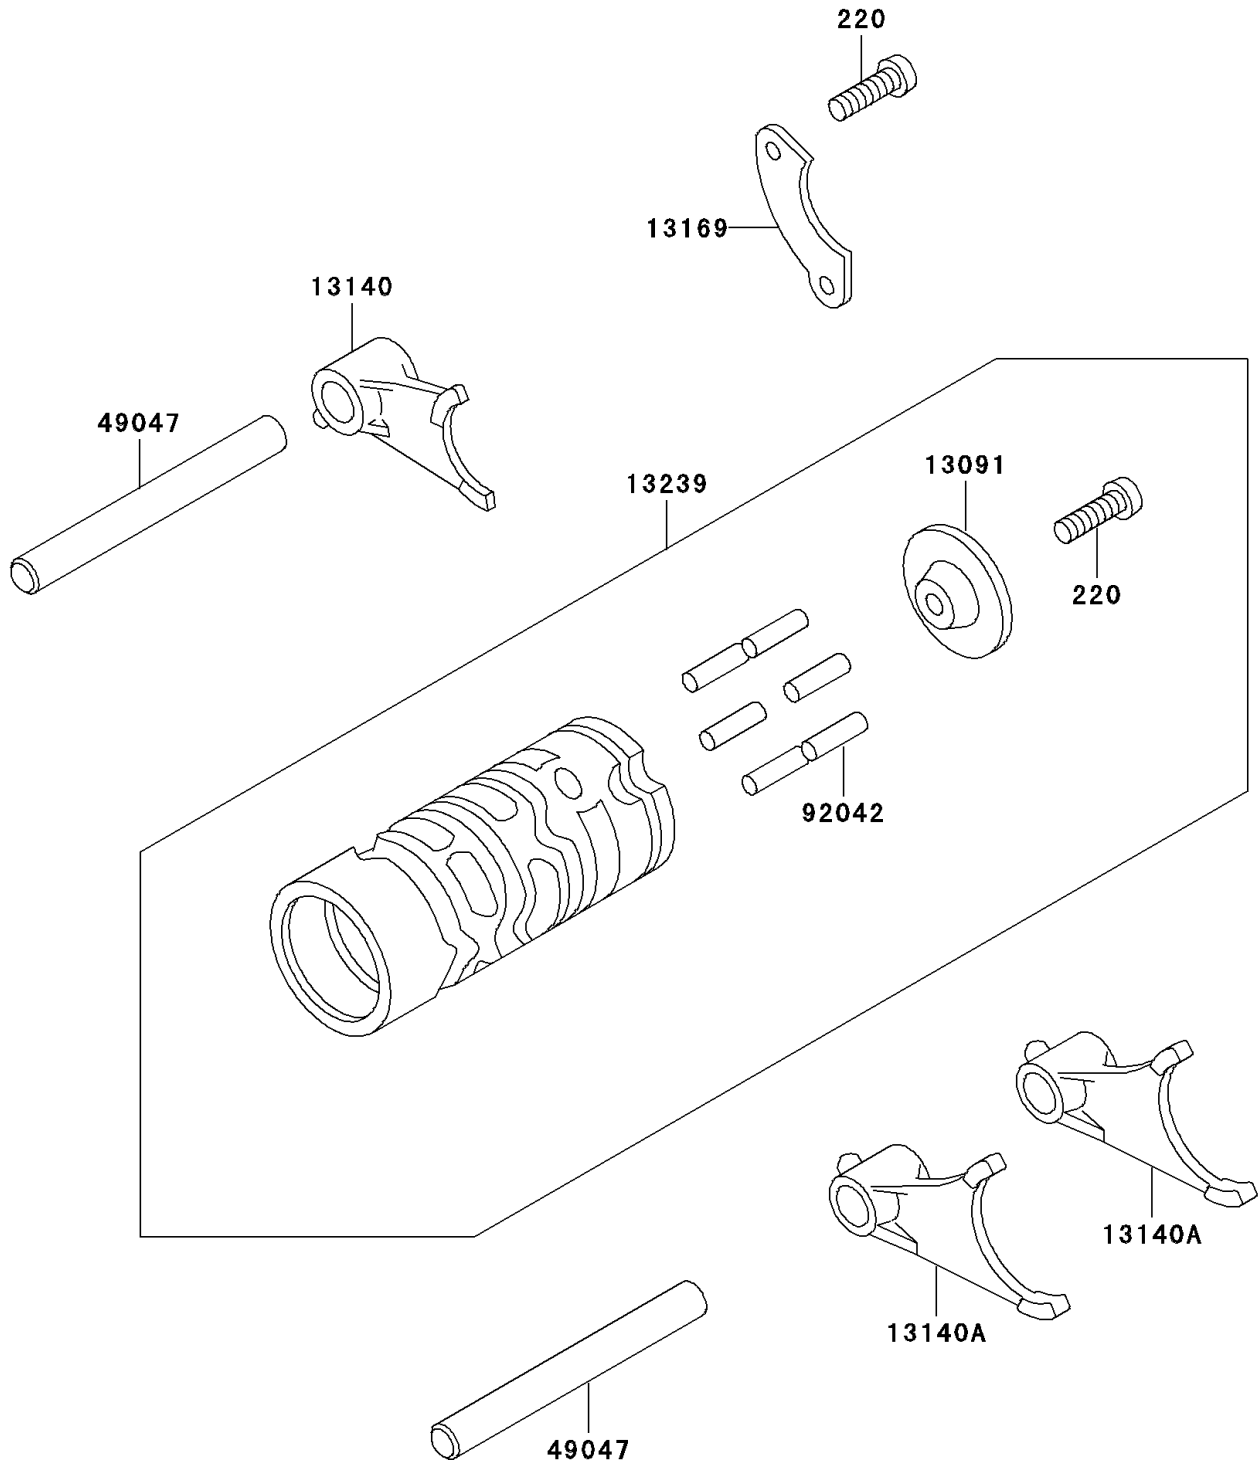

2001 KX60 PARTS DIAGRAM

Gear Change Drum/Shift Fork(s)

E1362

2001 KX60 PARTS LIST

Gear Change Drum/Shift Fork(s)

ITEM NAME	PART NUMBER	QUANTITY
SCREW-PAN-CROS,6X14 (Ref # 220)	220B0614	2
HOLDER,CHANGE DRUM PIN (Ref # 13091)	13091-1098	1
FORK-SHIFT,INPUT (Ref # 13140)	13140-1300	1
FORK-SHIFT,OUTPUT (Ref # 13140A)	13140-1301	2
PLATE,CHANGE DRUM POSITION (Ref # 13169)	13169-1309	1
DRUM-ASSY-CHANGE (Ref # 13239)	13239-1065	1
ROD-SHIFT,10X90 (Ref # 49047)	49047-1009	2
PIN,DOWEL,4X16.8 (Ref # 92042)	92042-029	6