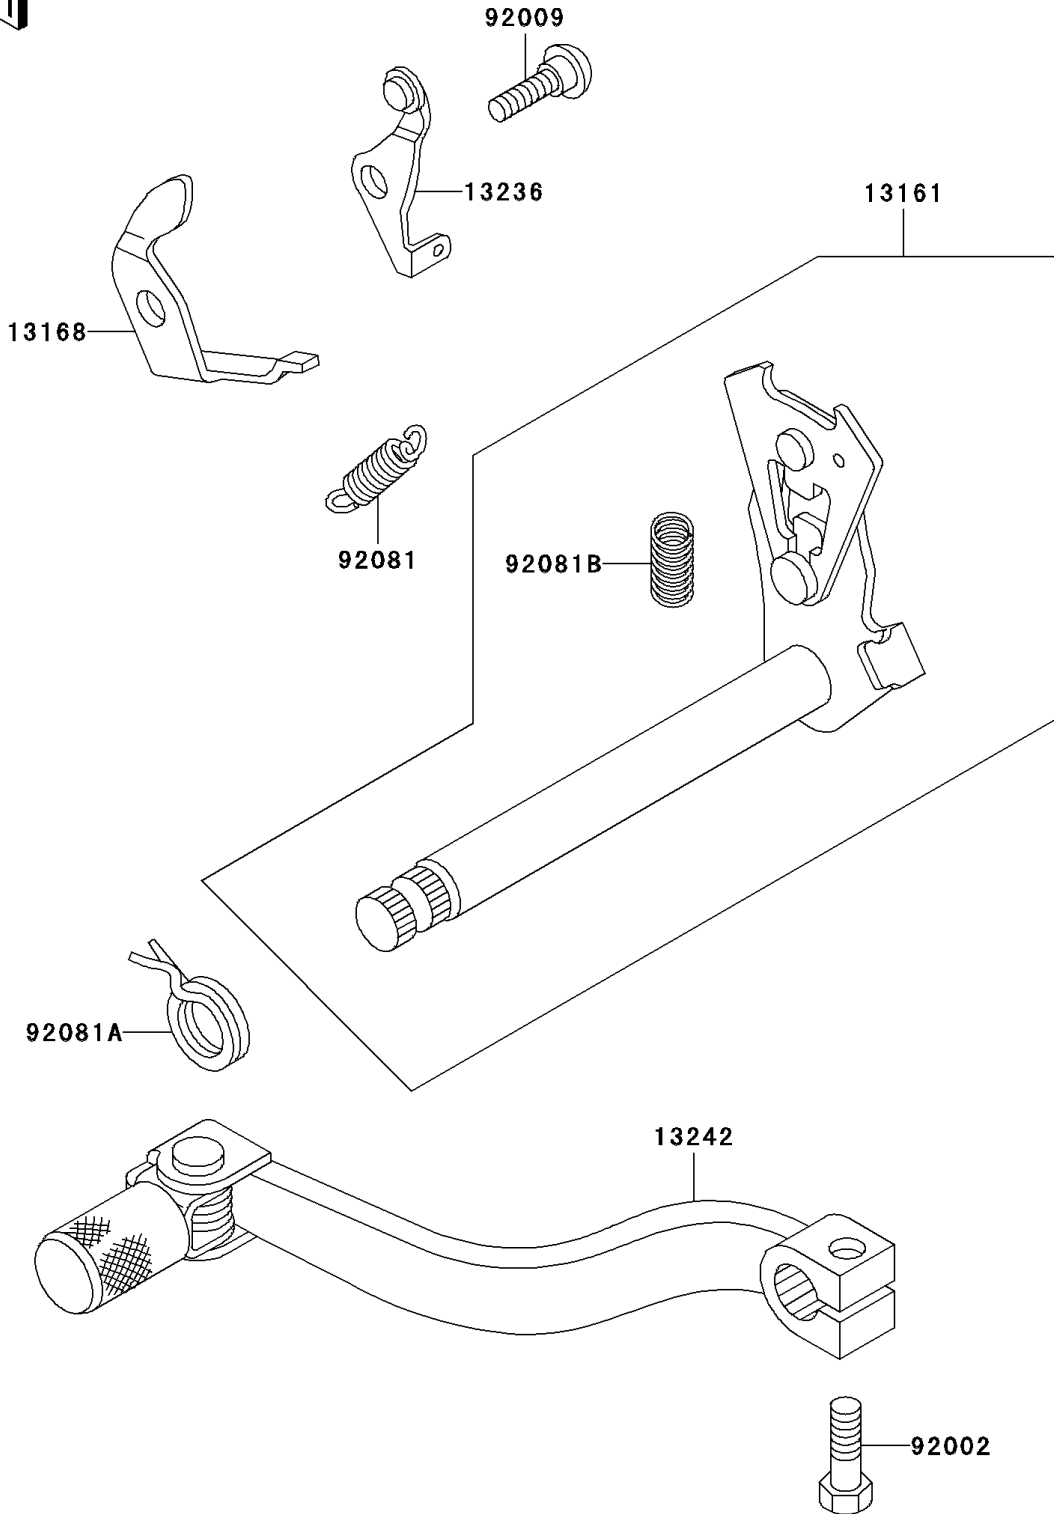

1999 KX60 PARTS DIAGRAM

Gear Change Mechanism

E1370

1999 KX60 PARTS LIST

Gear Change Mechanism

ITEM NAME	PART NUMBER	QUANTITY
LEVER-COMP-CHANGE SHAFT (Ref # 13161)	13161-1281	1
LEVER,GEAR SET (Ref # 13168)	13168-1069	1
LEVER-COMP,CHANGE DRUM (Ref # 13236)	13236-1026	1
LEVER-ASSY-CHANGE,PEDAL (Ref # 13242)	13242-1210	1
BOLT,6X20 (Ref # 92002)	92002-1237	1
SCREW,CHANGE LEVER (Ref # 92009)	92009-1102	1
SPRING,CHANGE LEVER (Ref # 92081)	92081-1109	1
SPRING,TENSION (Ref # 92081A)	92081-1129	1
SPRING,CHANGE LEVER (Ref # 92081B)	92081-1275	1