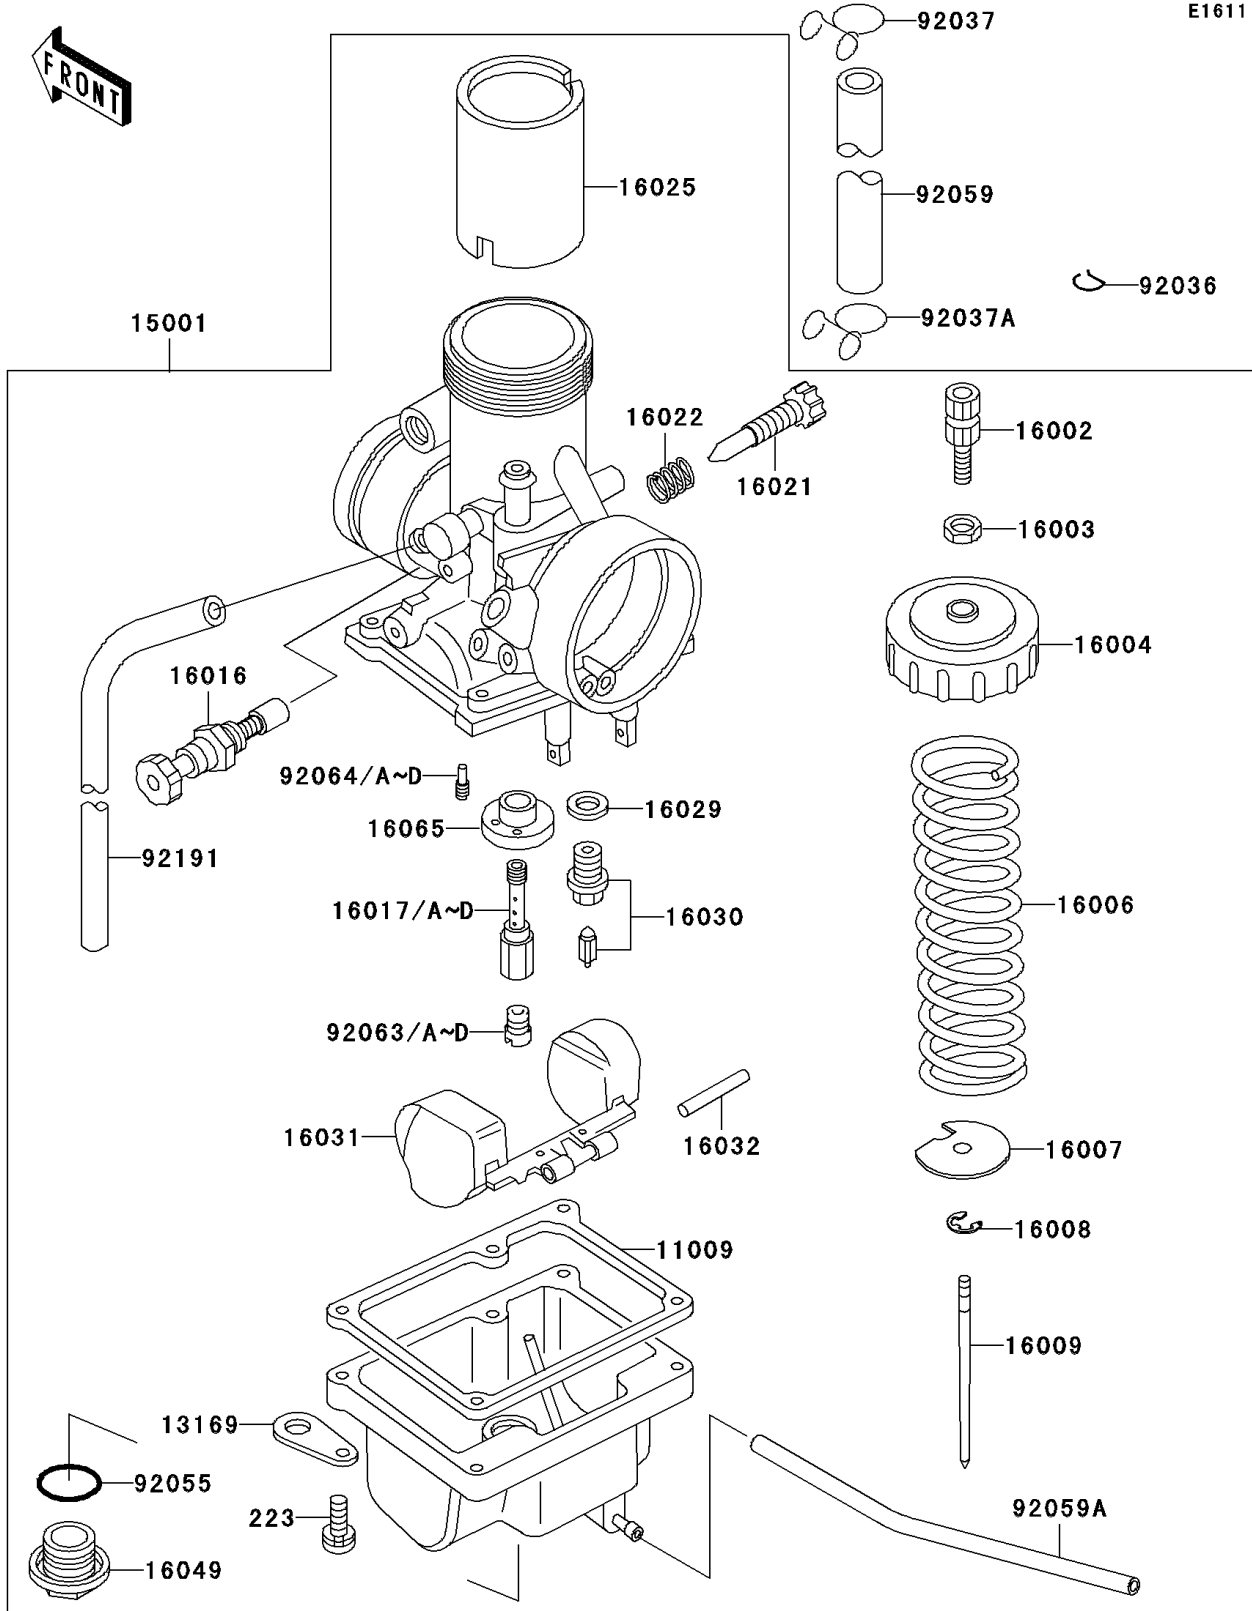

1999 KX60 PARTS DIAGRAM

Carburetor

E1611

1999 KX60 PARTS LIST

Carburetor

ITEM NAME	PART NUMBER	QUANTITY
GASKET,FLOAT CHAMBER (Ref # 11009)	11009-1147	1
PLATE,TUBE (Ref # 13169)	13169-1951	1
CARBURETOR-ASSY (Ref # 15001)	15001-1384	1
ADJUSTER-CABLE (Ref # 16002)	16002-011	1
NUT,ADJUST LOCK (Ref # 16003)	16003-006	1
CAP-CHAMBER (Ref # 16004)	16004-025	1
SPRING,THROTTLE VALVE (Ref # 16006)	16006-023	1
SEAT-SPRING,THROTTLE VALVE (Ref # 16007)	16007-023	1
CLAMP,E-TYPE (Ref # 16008)	16008-010	1
NEEDLE-JET,5I14 (Ref # 16009)	16009-1220	1
PLUNGER,STARTER (Ref # 16016)	16016-1052	1
JET-NEEDLE,N-8 (Ref # 16017)	16017-1215	1
JET-NEEDLE,O-0 (Ref # 16017A)	16017-1216	1
JET-NEEDLE,O-2 (Ref # 16017B)	16017-1217	1
JET-NEEDLE,N-6 (Ref # 16017C)	16017-1259	1
JET-NEEDLE,N-4 (Ref # 16017D)	16017-1268	1
SCREW-THROTTLE STOP (Ref # 16021)	16021-1108	1
SPRING,THROTTLE STOP SCREW (Ref # 16022)	16022-005	1
VALVE-THROTTLE,CA2.0 (Ref # 16025)	16025-1107	1
GASKET,FLOAT VALVE SEAT (Ref # 16029)	16029-004	1
VALVE-FLOAT,2.5 (Ref # 16030)	16030-005	1
FLOAT (Ref # 16031)	16031-1005	1
PIN,FLOAT (Ref # 16032)	16032-003	1
COVER-MAIN JET (Ref # 16049)	16049-1001	1
HOLDER,JET NEEDLE (Ref # 16065)	16065-1020	1
RING-SNAP (Ref # 92036)	92036-018	1
CLAMP,TUBE (Ref # 92037)	92037-147	1
CLAMP (Ref # 92037A)	92037-1712	1
RING-O,MAIN JET COVER (Ref # 92055)	92055-1061	1

1999 KX60 PARTS LIST

Carburetor

ITEM NAME	PART NUMBER	QUANTITY
TUBE,5.3X10.5X130 (Ref # 92059)	92059-1393	1
TUBE,3X5X160 (Ref # 92059A)	92059-1395	1
JET-MAIN,#180 (Ref # 92063)	92063-020	1
JET-MAIN,#190 (Ref # 92063A)	92063-021	1
JET-MAIN,#200 (Ref # 92063B)	92063-022	1
JET-MAIN,#210 (Ref # 92063C)	92063-023	1
SCREW-PAN-WS-CROS (Ref # 223)	223B0416	4
JET-MAIN,#220 (Ref # 92063D)	92063-024	1
JET-PILOT,#35 (Ref # 92064)	92064-1023	1
JET-PILOT,#30 (Ref # 92064A)	92064-1030	1
JET-PILOT,#25 (Ref # 92064B)	92064-1038	1
JET-PILOT,#40 (Ref # 92064C)	92064-1104	1
JET-PILOT,#20 (Ref # 92064D)	92064-1110	1
TUBE,3X5X270 (Ref # 92191)	92191-2065	1