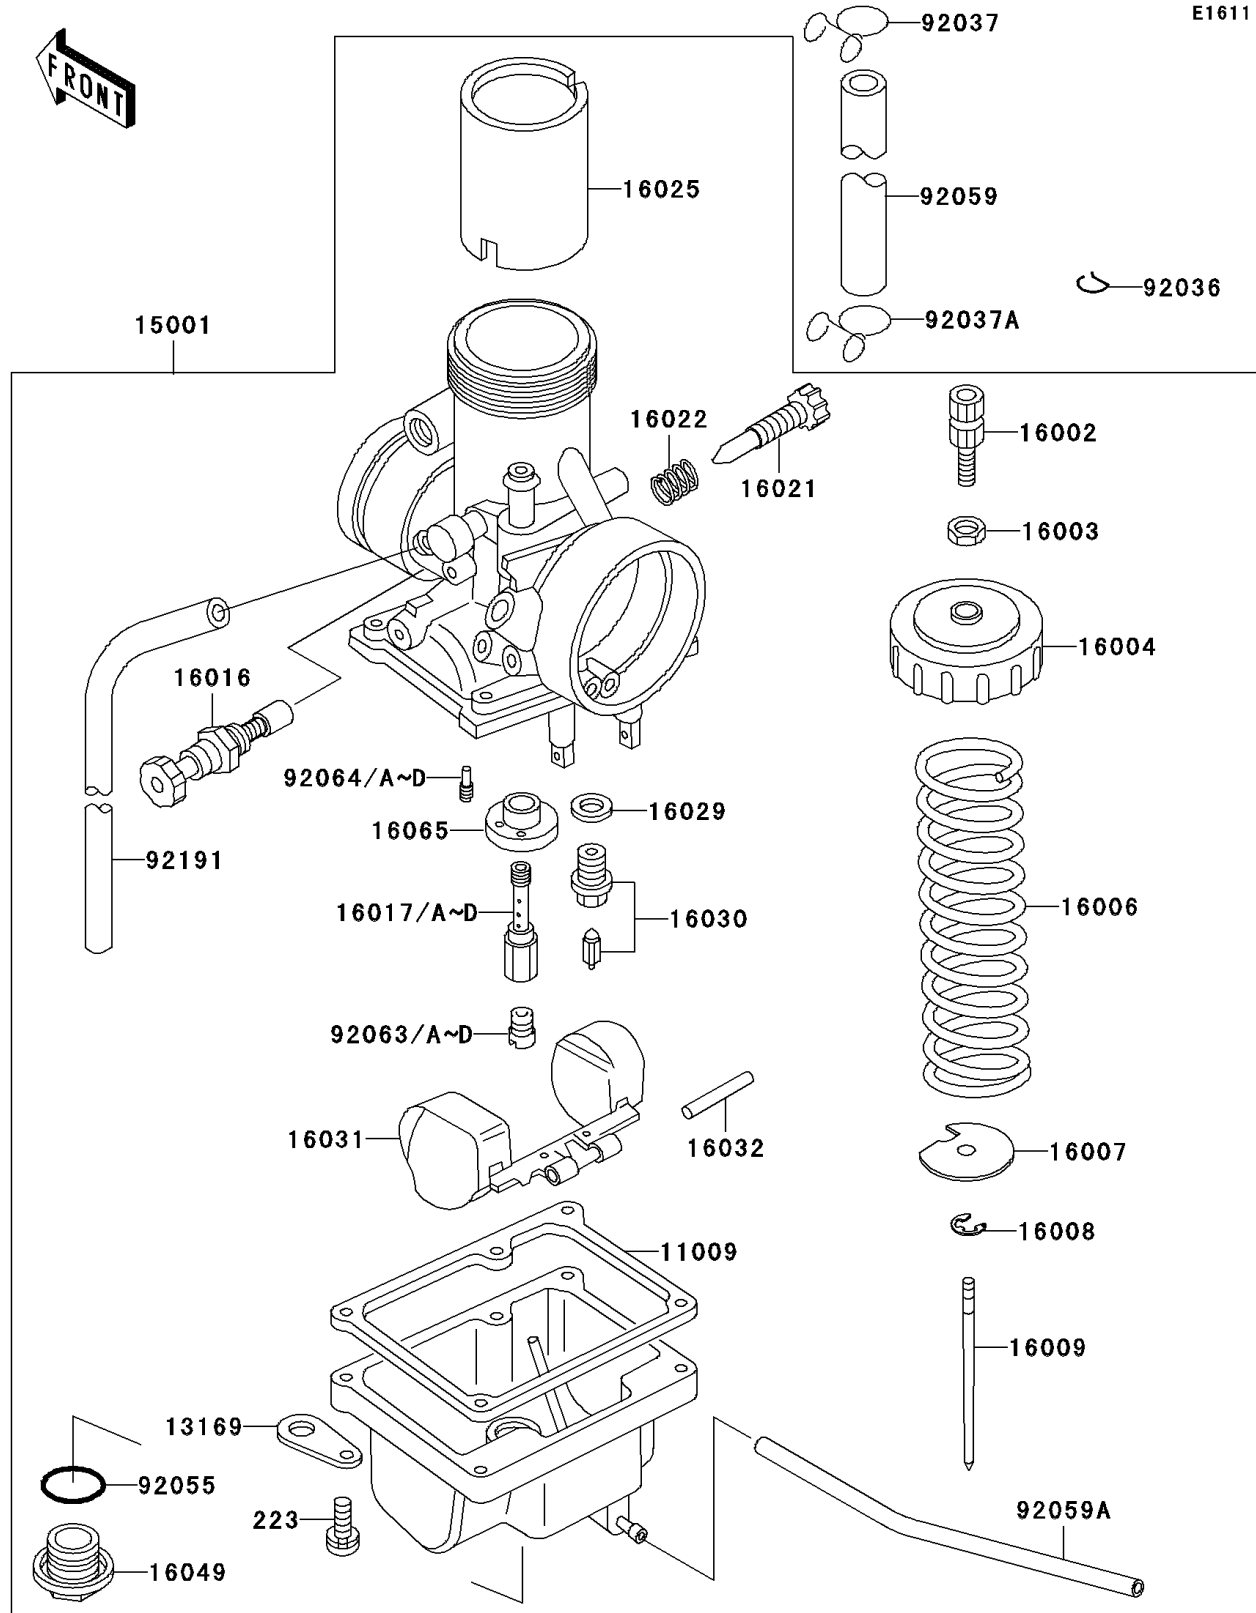

# 1999 KX60 PARTS DIAGRAM

Carburetor

E1611

# 1999 KX60 PARTS LIST

## Carburetor

ITEM NAME	PART NUMBER	QUANTITY
GASKET,FLOAT CHAMBER (Ref # 11009)	11009-1147	1
PLATE,TUBE (Ref # 13169)	13169-1951	1
CARBURETOR-ASSY (Ref # 15001)	15001-1384	1
ADJUSTER-CABLE (Ref # 16002)	16002-011	1
NUT,ADJUST LOCK (Ref # 16003)	16003-006	1
CAP-CHAMBER (Ref # 16004)	16004-025	1
SPRING,THROTTLE VALVE (Ref # 16006)	16006-023	1
SEAT-SPRING,THROTTLE VALVE (Ref # 16007)	16007-023	1
CLAMP,E-TYPE (Ref # 16008)	16008-010	1
NEEDLE-JET,5I14 (Ref # 16009)	16009-1220	1
PLUNGER,STARTER (Ref # 16016)	16016-1052	1
JET-NEEDLE,N-8 (Ref # 16017)	16017-1215	1
JET-NEEDLE,O-0 (Ref # 16017A)	16017-1216	1
JET-NEEDLE,O-2 (Ref # 16017B)	16017-1217	1
JET-NEEDLE,N-6 (Ref # 16017C)	16017-1259	1
JET-NEEDLE,N-4 (Ref # 16017D)	16017-1268	1
SCREW-THROTTLE STOP (Ref # 16021)	16021-1108	1
SPRING,THROTTLE STOP SCREW (Ref # 16022)	16022-005	1
VALVE-THROTTLE,CA2.0 (Ref # 16025)	16025-1107	1
GASKET,FLOAT VALVE SEAT (Ref # 16029)	16029-004	1
VALVE-FLOAT,2.5 (Ref # 16030)	16030-005	1
FLOAT (Ref # 16031)	16031-1005	1
PIN,FLOAT (Ref # 16032)	16032-003	1
COVER-MAIN JET (Ref # 16049)	16049-1001	1
HOLDER,JET NEEDLE (Ref # 16065)	16065-1020	1
RING-SNAP (Ref # 92036)	92036-018	1
CLAMP,TUBE (Ref # 92037)	92037-147	1
CLAMP (Ref # 92037A)	92037-1712	1
RING-O,MAIN JET COVER (Ref # 92055)	92055-1061	1

### Carburetor

ITEM NAME	PART NUMBER	QUANTITY
TUBE,5.3X10.5X130 (Ref # 92059)	92059-1393	1
TUBE,3X5X160 (Ref # 92059A)	92059-1395	1
JET-MAIN,#180 (Ref # 92063)	92063-020	1
JET-MAIN,#190 (Ref # 92063A)	92063-021	1
JET-MAIN,#200 (Ref # 92063B)	92063-022	1
JET-MAIN,#210 (Ref # 92063C)	92063-023	1
SCREW-PAN-WS-CROS (Ref # 223)	223B0416	4
JET-MAIN,#220 (Ref # 92063D)	92063-024	1
JET-PILOT,#35 (Ref # 92064)	92064-1023	1
JET-PILOT,#30 (Ref # 92064A)	92064-1030	1
JET-PILOT,#25 (Ref # 92064B)	92064-1038	1
JET-PILOT,#40 (Ref # 92064C)	92064-1104	1
JET-PILOT,#20 (Ref # 92064D)	92064-1110	1
TUBE,3X5X270 (Ref # 92191)	92191-2065	1