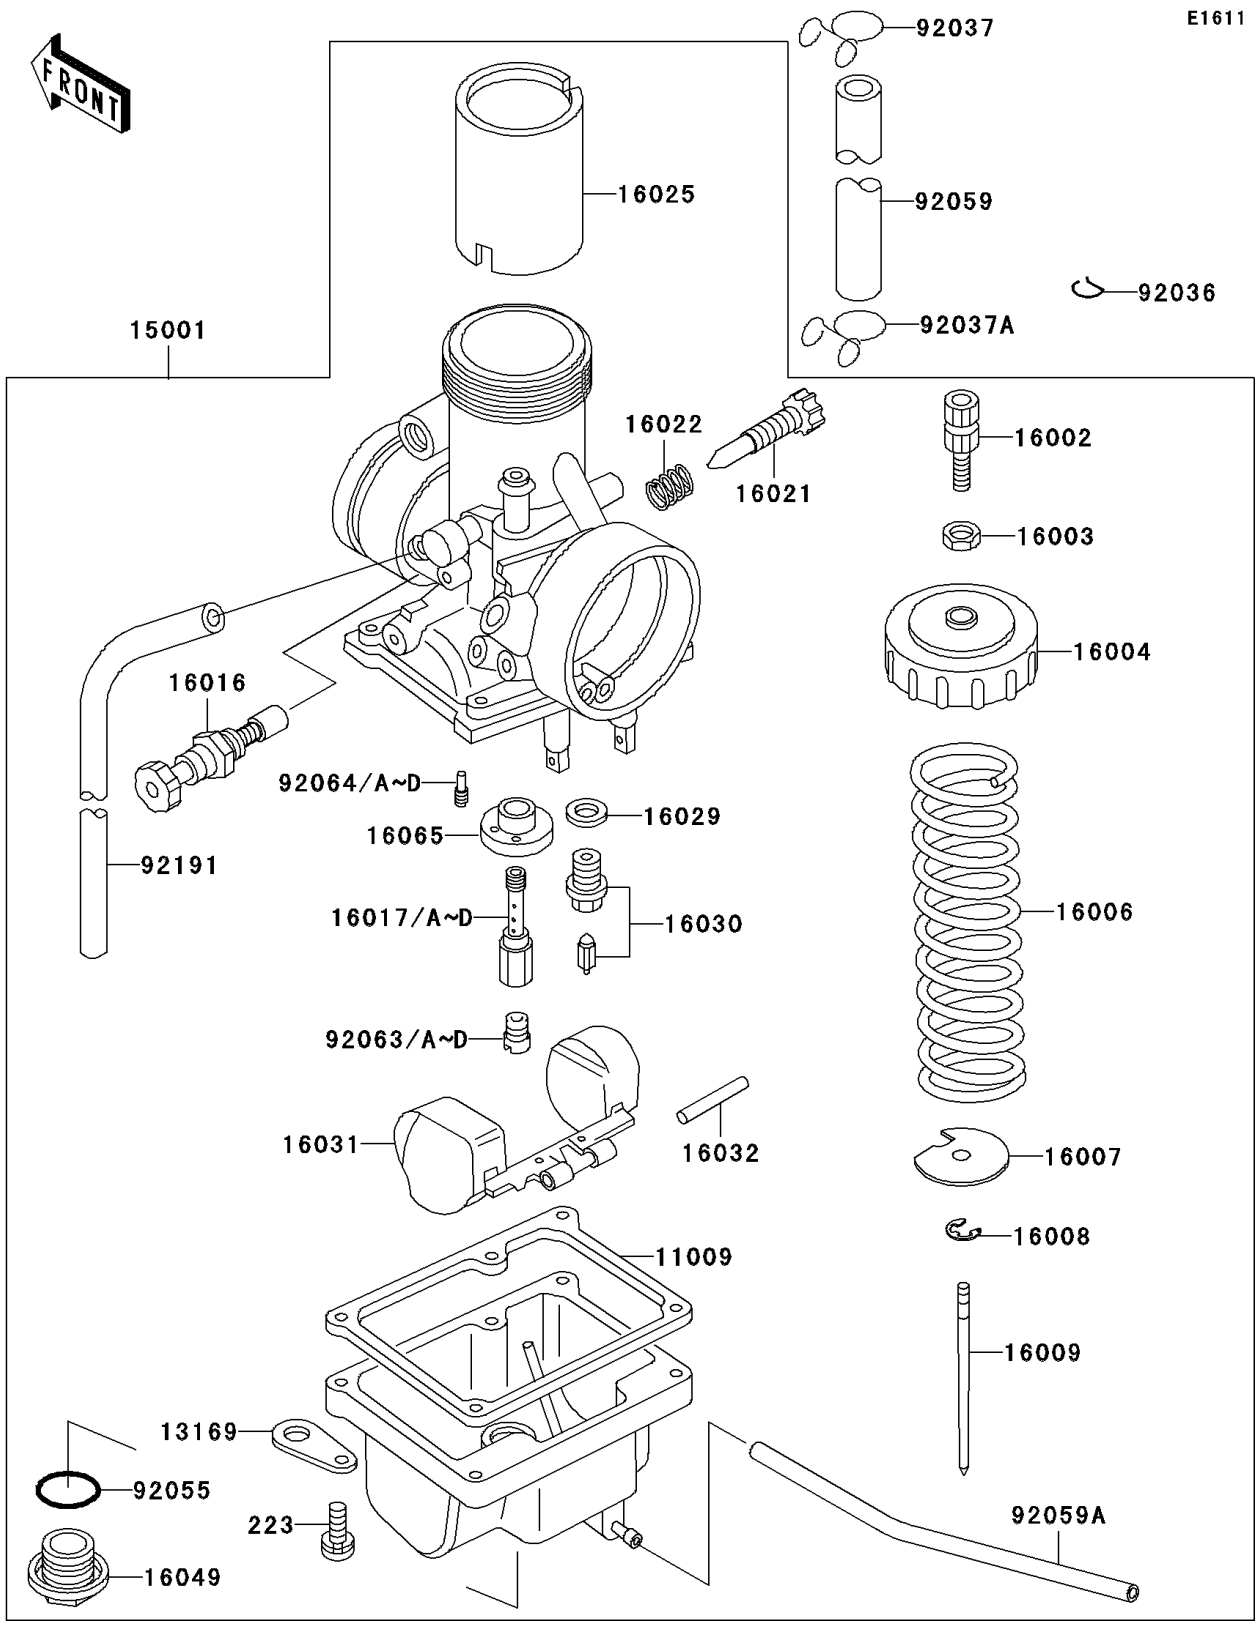

2000 KX60 PARTS DIAGRAM

Carburetor

E1611

2000 KX60 PARTS LIST

Carburetor

ITEM NAME	PART NUMBER	QUANTITY
GASKET,FLOAT CHAMBER (Ref # 11009)	11009-1147	1
PLATE,TUBE (Ref # 13169)	13169-1951	1
CARBURETOR-ASSY (Ref # 15001)	15001-1384	1
ADJUSTER-CABLE (Ref # 16002)	16002-011	1
NUT,ADJUST LOCK (Ref # 16003)	16003-006	1
CAP-CHAMBER (Ref # 16004)	16004-025	1
SPRING,THROTTLE VALVE (Ref # 16006)	16006-023	1
SEAT-SPRING,THROTTLE VALVE (Ref # 16007)	16007-023	1
CLAMP,E-TYPE (Ref # 16008)	16008-010	1
NEEDLE-JET,5I14 (Ref # 16009)	16009-1220	1
PLUNGER,STARTER (Ref # 16016)	16016-1052	1
JET-NEEDLE,N-8 (Ref # 16017)	16017-1215	1
JET-NEEDLE,O-0 (Ref # 16017A)	16017-1216	1
JET-NEEDLE,O-2 (Ref # 16017B)	16017-1217	1
JET-NEEDLE,N-6 (Ref # 16017C)	16017-1259	1
JET-NEEDLE,N-4 (Ref # 16017D)	16017-1268	1
SCREW-THROTTLE STOP (Ref # 16021)	16021-1108	1
SPRING,THROTTLE STOP SCREW (Ref # 16022)	16022-005	1
VALVE-THROTTLE,CA2.0 (Ref # 16025)	16025-1107	1
GASKET,FLOAT VALVE SEAT (Ref # 16029)	16029-004	1
VALVE-FLOAT,2.5 (Ref # 16030)	16030-005	1
FLOAT (Ref # 16031)	16031-1005	1
PIN,FLOAT (Ref # 16032)	16032-003	1
COVER-MAIN JET (Ref # 16049)	16049-1001	1
HOLDER,JET NEEDLE (Ref # 16065)	16065-1020	1
RING-SNAP (Ref # 92036)	92036-018	1
CLAMP,TUBE (Ref # 92037)	92037-147	1
CLAMP (Ref # 92037A)	92037-1712	1
RING-O,MAIN JET COVER (Ref # 92055)	92055-1061	1

2000 KX60 PARTS LIST

Carburetor

ITEM NAME	PART NUMBER	QUANTITY
TUBE,5.3X10.5X130 (Ref # 92059)	92059-1393	1
TUBE,3X5X160 (Ref # 92059A)	92059-1395	1
JET-MAIN,#180 (Ref # 92063)	92063-020	1
JET-MAIN,#190 (Ref # 92063A)	92063-021	1
JET-MAIN,#200 (Ref # 92063B)	92063-022	1
JET-MAIN,#210 (Ref # 92063C)	92063-023	1
SCREW-PAN-WS-CROS (Ref # 223)	223B0416	4
JET-MAIN,#220 (Ref # 92063D)	92063-024	1
JET-PILOT,#35 (Ref # 92064)	92064-1023	1
JET-PILOT,#30 (Ref # 92064A)	92064-1030	1
JET-PILOT,#25 (Ref # 92064B)	92064-1038	1
JET-PILOT,#40 (Ref # 92064C)	92064-1104	1
JET-PILOT,#20 (Ref # 92064D)	92064-1110	1
TUBE,3X5X270 (Ref # 92191)	92191-2065	1