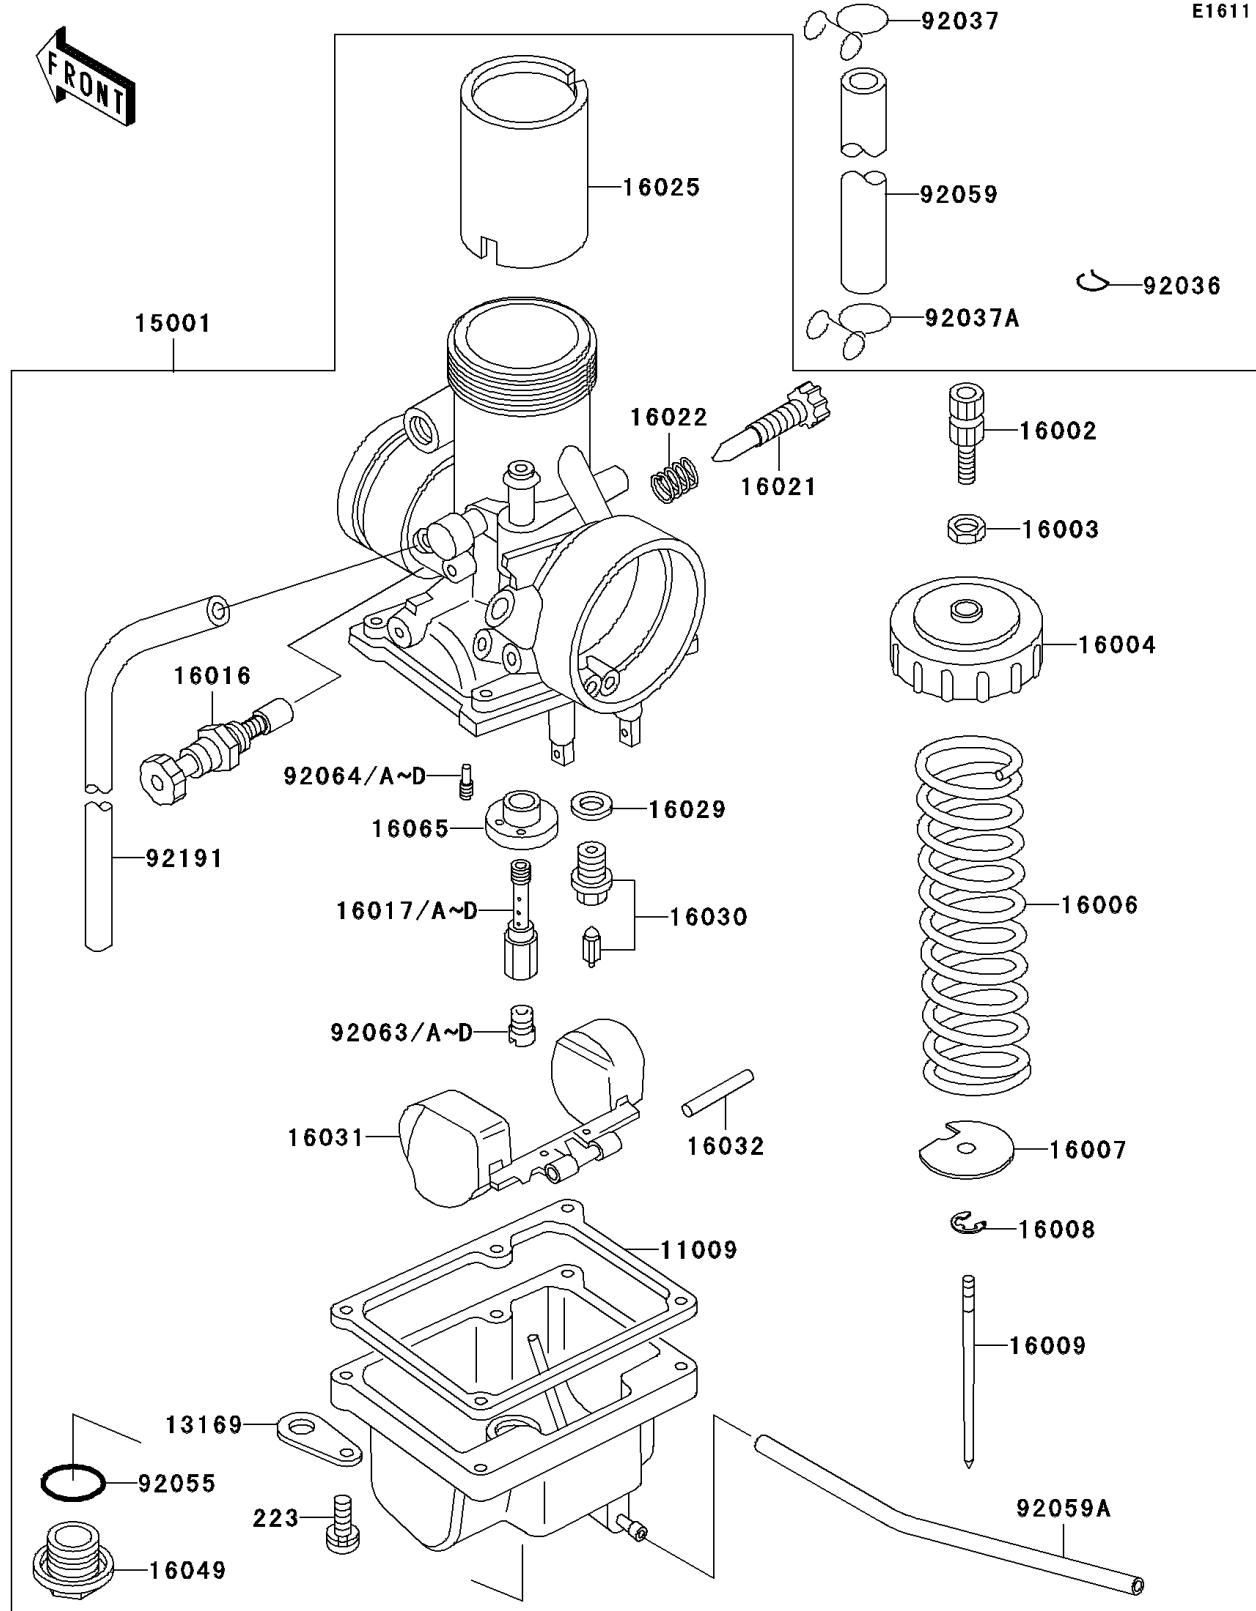

2003 KX60 PARTS DIAGRAM

Carburetor

E1611

2003 KX60 PARTS LIST

Carburetor

ITEM NAME	PART NUMBER	QUANTITY
GASKET,FLOAT CHAMBER (Ref # 11009)	11009-1147	1
PLATE,TUBE (Ref # 13169)	13169-1951	1
CARBURETOR-ASSY (Ref # 15001)	15001-1384	1
ADJUSTER-CABLE (Ref # 16002)	16002-011	1
NUT,ADJUST LOCK (Ref # 16003)	16003-006	1
CAP-CHAMBER (Ref # 16004)	16004-025	1
SPRING,THROTTLE VALVE (Ref # 16006)	16006-023	1
SEAT-SPRING,THROTTLE VALVE (Ref # 16007)	16007-023	1
CLAMP,E-TYPE (Ref # 16008)	16008-010	1
NEEDLE-JET,5I14 (Ref # 16009)	16009-1220	1
PLUNGER,STARTER (Ref # 16016)	16016-1052	1
JET-NEEDLE,N-8 (Ref # 16017)	16017-1215	1
JET-NEEDLE,O-0 (Ref # 16017A)	16017-1216	1
JET-NEEDLE,O-2 (Ref # 16017B)	16017-1217	1
JET-NEEDLE,N-6 (Ref # 16017C)	16017-1259	1
JET-NEEDLE,N-4 (Ref # 16017D)	16017-1268	1
SCREW-THROTTLE STOP (Ref # 16021)	16021-1108	1
SPRING,THROTTLE STOP SCREW (Ref # 16022)	16022-005	1
VALVE-THROTTLE,CA2.0 (Ref # 16025)	16025-1107	1
GASKET,FLOAT VALVE SEAT (Ref # 16029)	16029-004	1
VALVE-FLOAT,2.5 (Ref # 16030)	16030-005	1
FLOAT (Ref # 16031)	16031-1005	1
PIN,FLOAT (Ref # 16032)	16032-003	1
COVER-MAIN JET (Ref # 16049)	16049-1001	1
HOLDER,JET NEEDLE (Ref # 16065)	16065-1020	1
RING-SNAP (Ref # 92036)	92036-018	1
CLAMP,TUBE (Ref # 92037)	92037-147	1
CLAMP (Ref # 92037A)	92037-1712	1
RING-O,MAIN JET COVER (Ref # 92055)	92055-1061	1

2003 KX60 PARTS LIST

Carburetor

ITEM NAME	PART NUMBER	QUANTITY
TUBE,5.3X10.5X130 (Ref # 92059)	92059-1393	1
TUBE,3X5X160 (Ref # 92059A)	92059-1395	1
JET-MAIN,#180 (Ref # 92063)	92063-020	1
JET-MAIN,#190 (Ref # 92063A)	92063-021	1
JET-MAIN,#200 (Ref # 92063B)	92063-022	1
JET-MAIN,#210 (Ref # 92063C)	92063-023	1
SCREW-PAN-WS-CROS (Ref # 223)	223B0416	4
JET-MAIN,#220 (Ref # 92063D)	92063-024	1
JET-PILOT,#35 (Ref # 92064)	92064-1023	1
JET-PILOT,#30 (Ref # 92064A)	92064-1030	1
JET-PILOT,#25 (Ref # 92064B)	92064-1038	1
JET-PILOT,#40 (Ref # 92064C)	92064-1104	1
JET-PILOT,#20 (Ref # 92064D)	92064-1110	1
TUBE,3X5X270 (Ref # 92191)	92191-2065	1