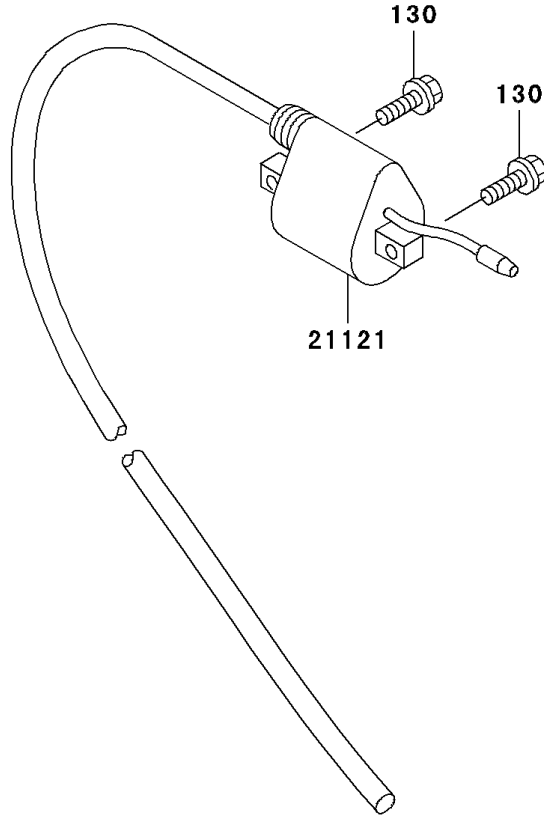

1999 KX60 PARTS DIAGRAM

Ignition System

E1830

1999 KX60 PARTS LIST

Ignition System

ITEM NAME	PART NUMBER	QUANTITY
BOLT-FLANGED,6X16 (Ref # 130)	130G0616	2
COIL-IGNITION (Ref # 21121)	21121-1186	1
CAP-SPARK PLUG (Ref # 21130)	21130-1062	1
CLAMP (Ref # 92037)	92037-1173	1
PLUG-SPARK,BR9EG(NGK),SOLID (Ref # 92070)	92070-1063	1
PLUG-SPARK,B9EG(NGK),SOLID (Ref # 92070A)	92070-1223	1