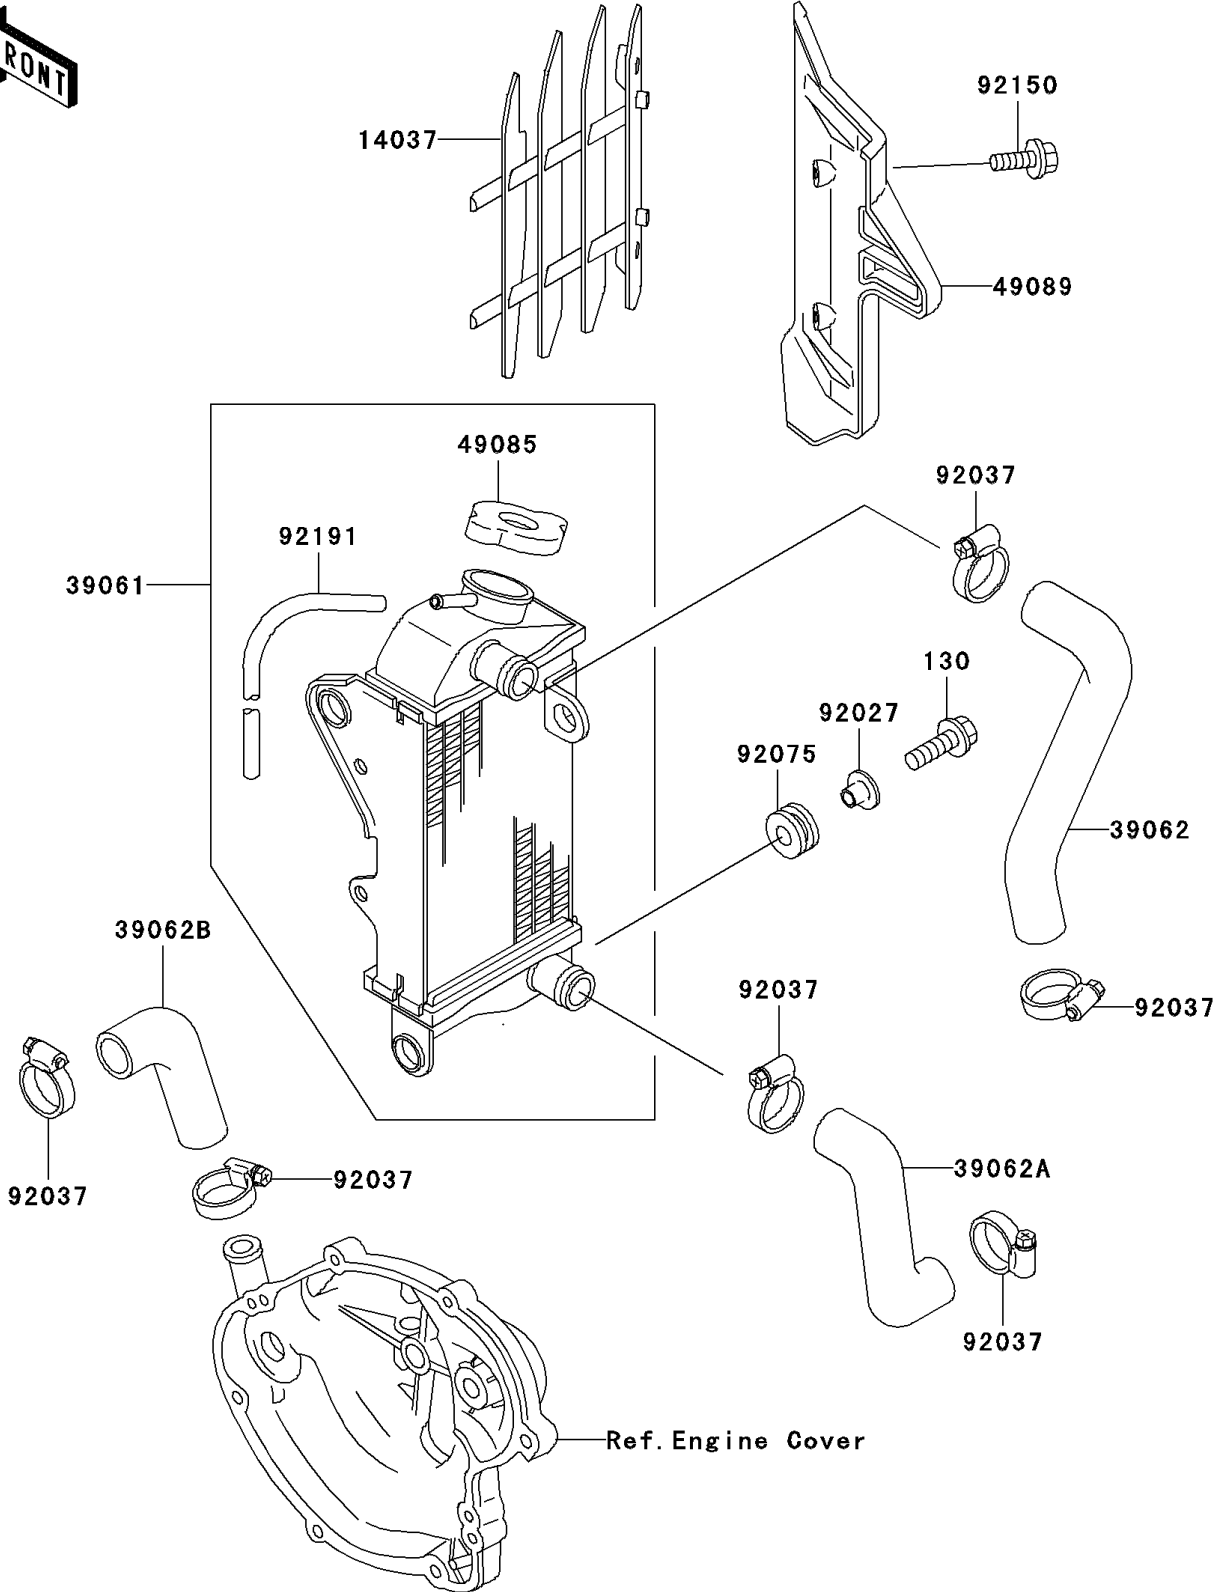

1999 KX60 PARTS DIAGRAM

Radiator

E3032

1999 KX60 PARTS LIST

Radiator

ITEM NAME	PART NUMBER	QUANTITY
BOLT-FLANGED,6X16 (Ref # 130)	130G0616	3
SCREEN,RH,WHITE (Ref # 14037)	14037-1274-RZ	1
RADIATOR-ASSY (Ref # 39061)	39061-1238	1
HOSE-COOLING,RADIATOR,UPP (Ref # 39062)	39062-1076	1
HOSE-COOLING,RADIATOR,LWR (Ref # 39062A)	39062-1077	1
HOSE-COOLING (Ref # 39062B)	39062-1078	1
CAP-ASSY-PRESSURE,P1.1 (Ref # 49085)	49085-1070	1
SHROUD-ENGINE,RH,L.GREEN (Ref # 49089)	49089-1056-6W	1
COLLAR,L=9.6 (Ref # 92027)	92027-1045	3
CLAMP,COOLING HOSE (Ref # 92037)	92037-1589	6
DAMPER (Ref # 92075)	92075-1185	3
BOLT,FLANGED,6X16 (Ref # 92150)	92150-1506	2
TUBE,6X9X700 (Ref # 92191)	92191-1211	1