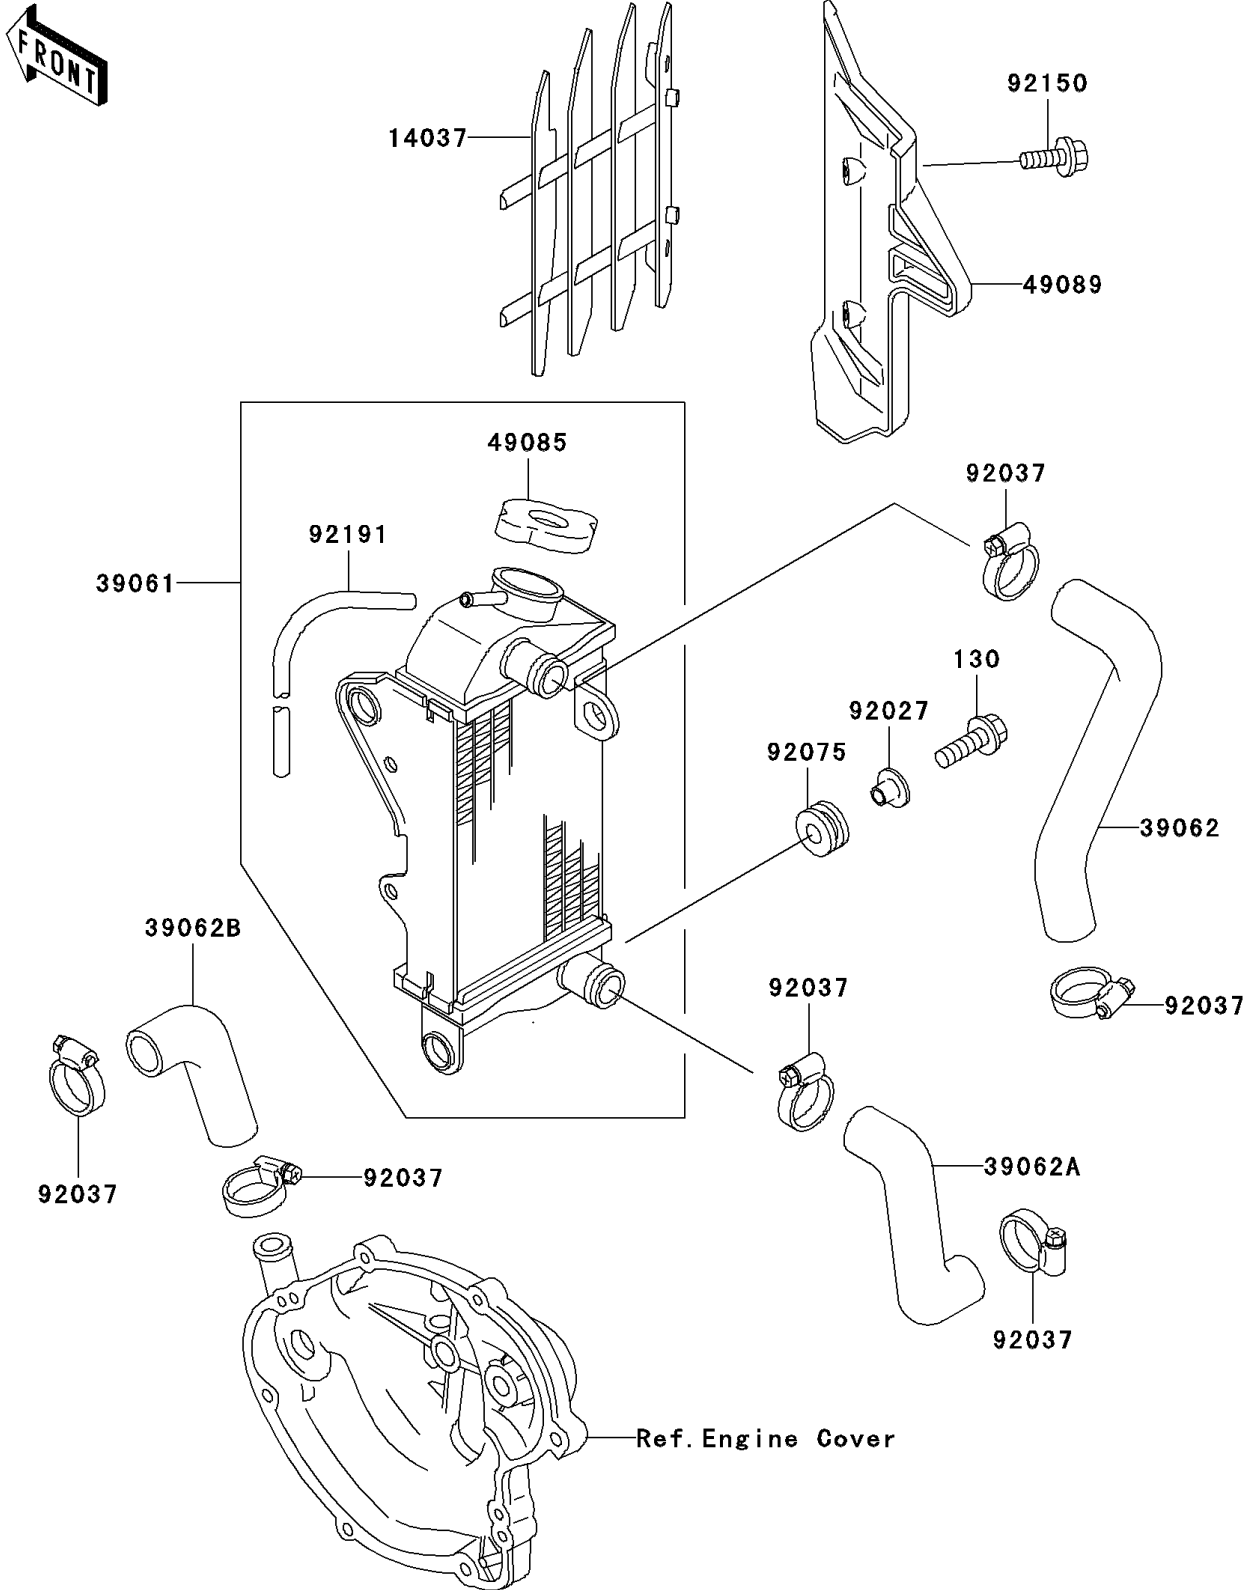

# 1999 KX60 PARTS DIAGRAM

Radiator

E3032

## 1999 KX60 PARTS LIST

### Radiator

| ITEM NAME                                | PART NUMBER   | QUANTITY |
|--|---------------|----------|
| BOLT-FLANGED,6X16 (Ref # 130)            | 130G0616      | 3        |
| SCREEN,RH,WHITE (Ref # 14037)            | 14037-1274-RZ | 1        |
| RADIATOR-ASSY (Ref # 39061)              | 39061-1238    | 1        |
| HOSE-COOLING,RADIATOR,UPP (Ref # 39062)  | 39062-1076    | 1        |
| HOSE-COOLING,RADIATOR,LWR (Ref # 39062A) | 39062-1077    | 1        |
| HOSE-COOLING (Ref # 39062B)              | 39062-1078    | 1        |
| CAP-ASSY-PRESSURE,P1.1 (Ref # 49085)     | 49085-1070    | 1        |
| SHROUD-ENGINE,RH,L.GREEN (Ref # 49089)   | 49089-1056-6W | 1        |
| COLLAR,L=9.6 (Ref # 92027)               | 92027-1045    | 3        |
| CLAMP,COOLING HOSE (Ref # 92037)         | 92037-1589    | 6        |
| DAMPER (Ref # 92075)                     | 92075-1185    | 3        |
| BOLT,FLANGED,6X16 (Ref # 92150)          | 92150-1506    | 2        |
| TUBE,6X9X700 (Ref # 92191)               | 92191-1211    | 1        |