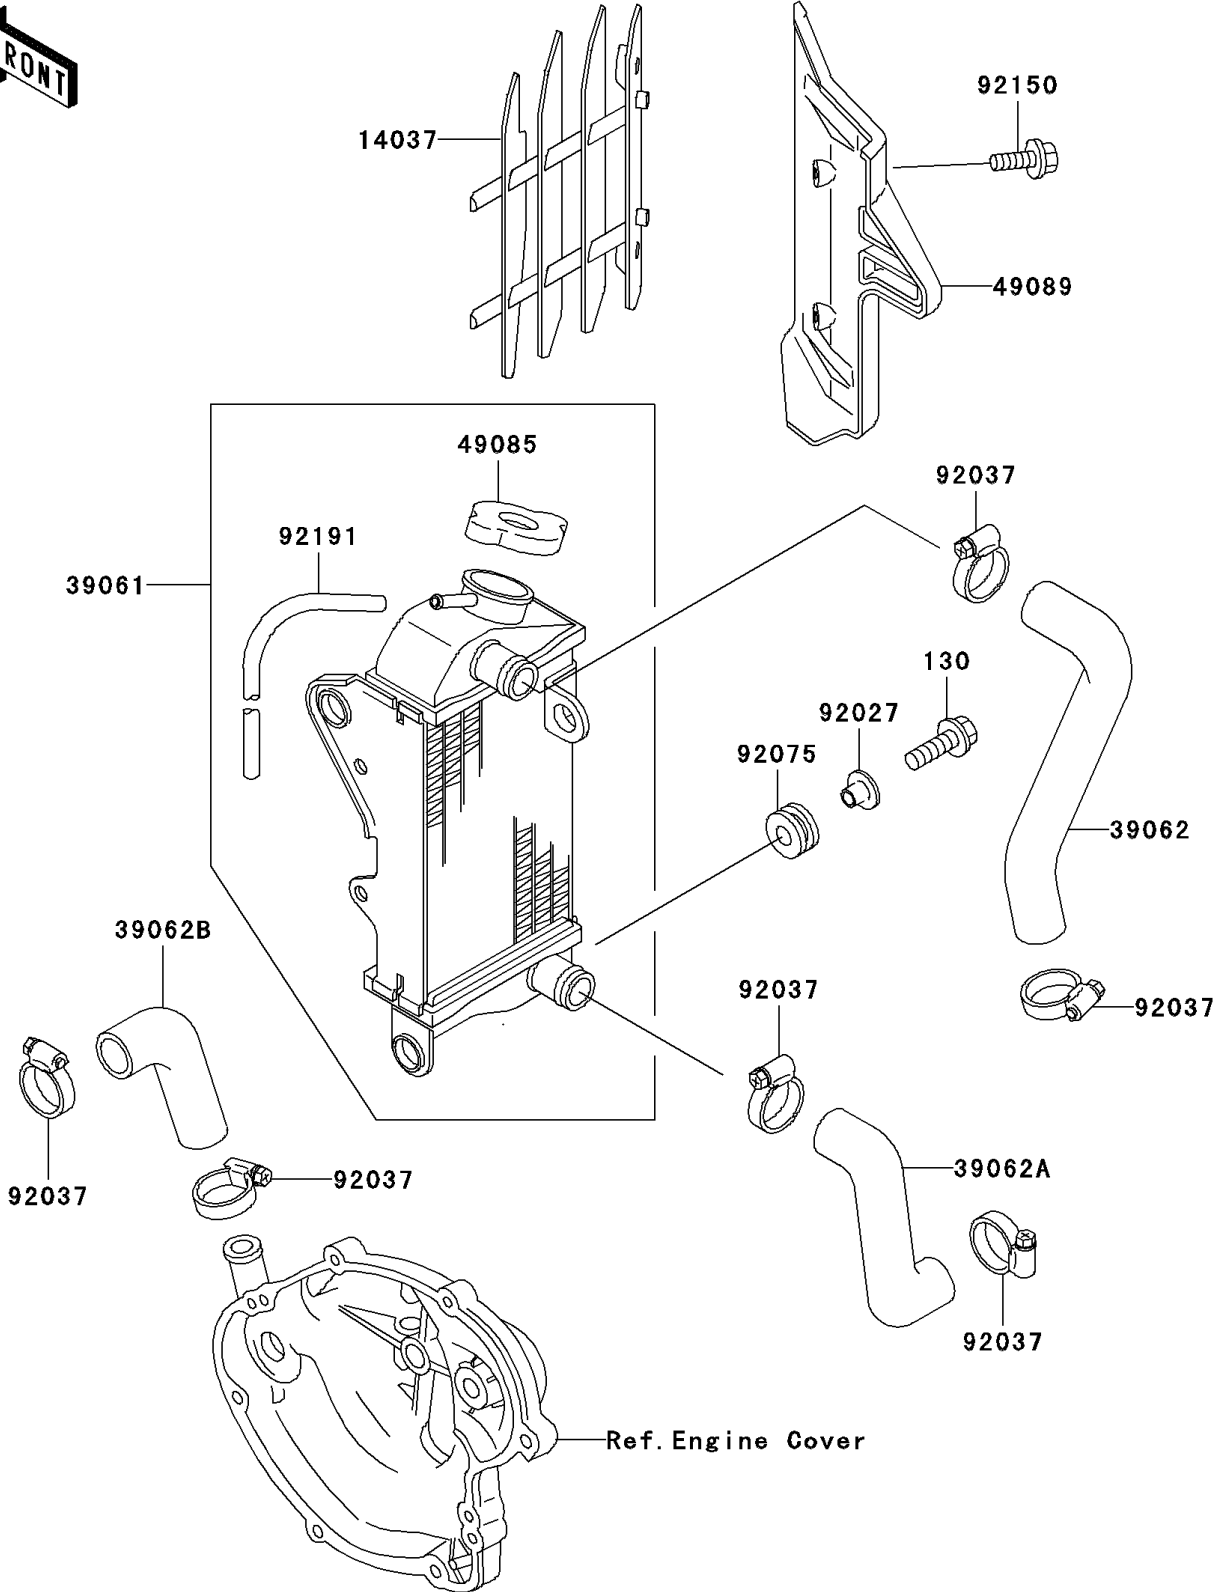

2000 KX60 PARTS DIAGRAM

Radiator

E3032

2000 KX60 PARTS LIST

Radiator

ITEM NAME	PART NUMBER	QUANTITY
BOLT-FLANGED,6X16 (Ref # 130)	130G0616	3
SCREEN,RH,WHITE (Ref # 14037)	14037-1274-RZ	1
RADIATOR-ASSY (Ref # 39061)	39061-1238	1
HOSE-COOLING,RADIATOR,UPP (Ref # 39062)	39062-1076	1
HOSE-COOLING,RADIATOR,LWR (Ref # 39062A)	39062-1077	1
HOSE-COOLING (Ref # 39062B)	39062-1078	1
CAP-ASSY-PRESSURE,P1.1 (Ref # 49085)	49085-1070	1
SHROUD-ENGINE,RH,L.GREEN (Ref # 49089)	49089-1056-6W	1
COLLAR,L=9.6 (Ref # 92027)	92027-1045	3
CLAMP,COOLING HOSE (Ref # 92037)	92037-1589	6
DAMPER (Ref # 92075)	92075-1185	3
BOLT,FLANGED,6X16 (Ref # 92150)	92150-1506	2
TUBE,6X9X700 (Ref # 92191)	92191-1211	1