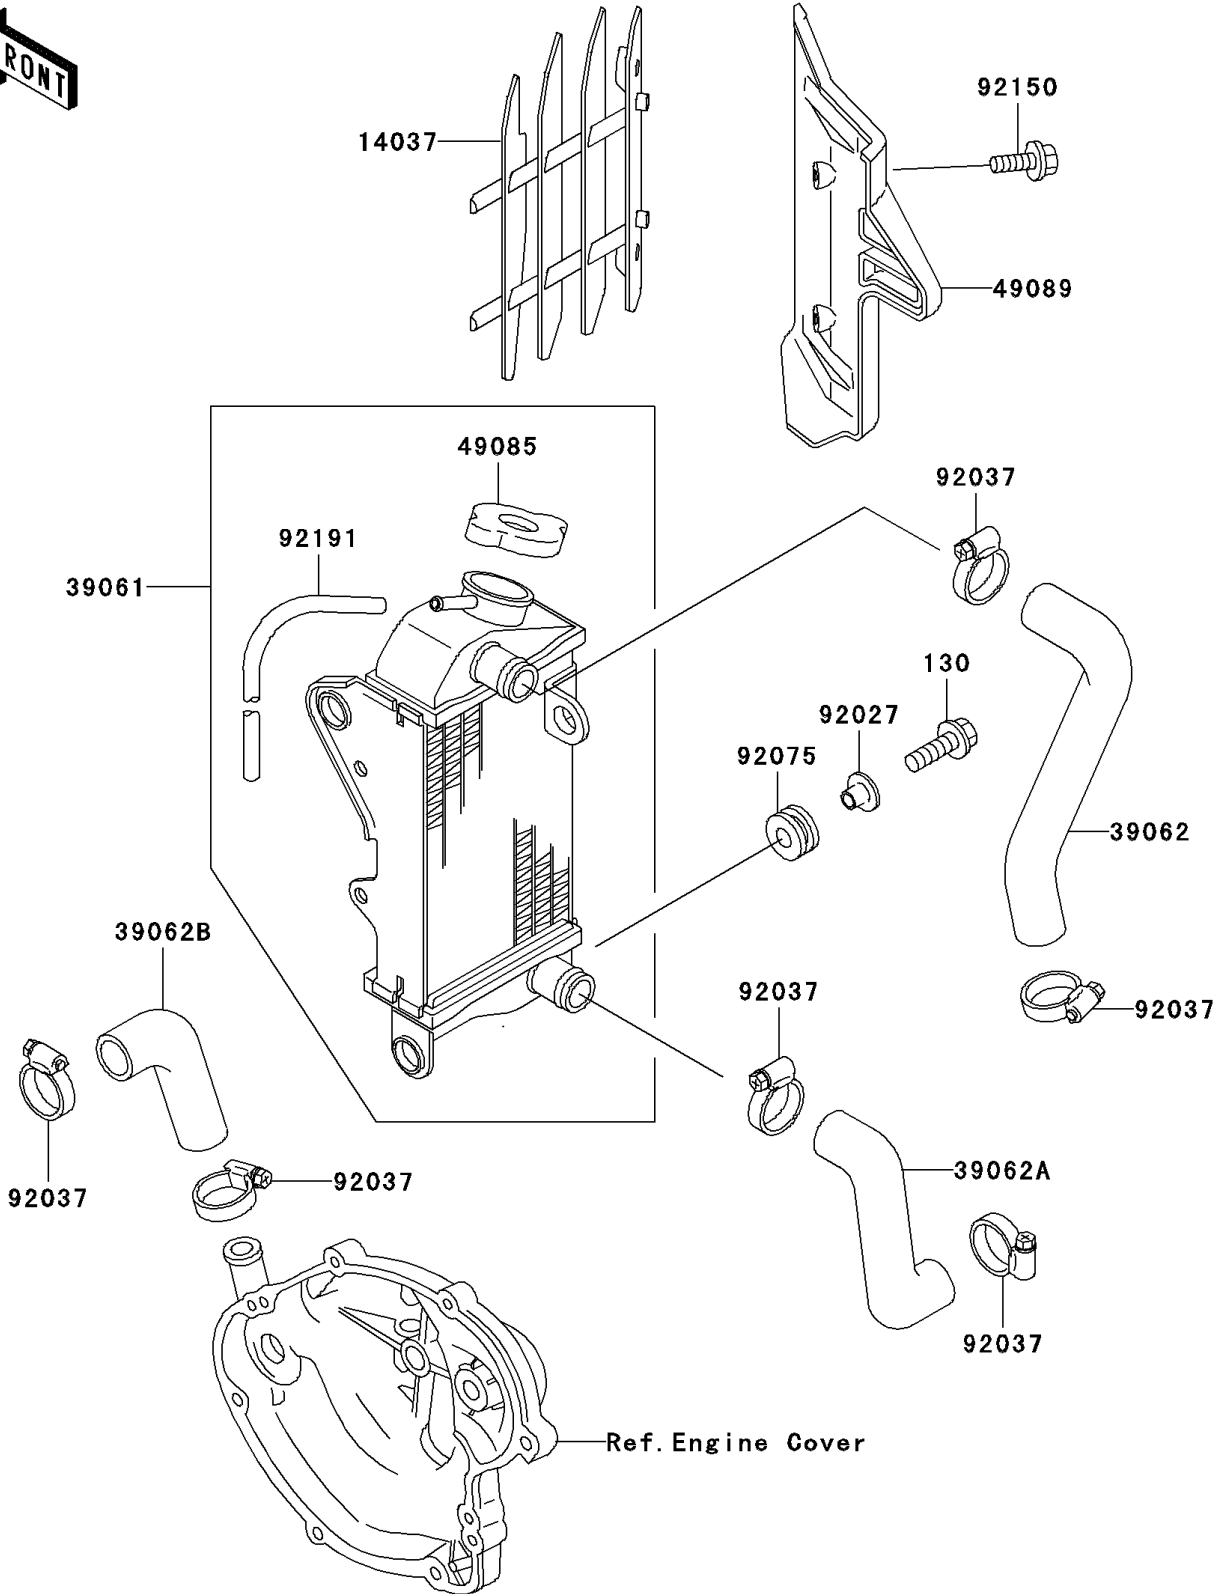

2000 KX60 PARTS DIAGRAM

Radiator

E3032

2000 KX60 PARTS LIST

Radiator

ITEM NAME	PART NUMBER	QUANTITY
BOLT-FLANGED,6X16 (Ref # 130)	130G0616	3
SCREEN,RH,WHITE (Ref # 14037)	14037-1274-RZ	1
RADIATOR-ASSY (Ref # 39061)	39061-1238	1
HOSE-COOLING,RADIATOR,UPP (Ref # 39062)	39062-1076	1
HOSE-COOLING,RADIATOR,LWR (Ref # 39062A)	39062-1077	1
HOSE-COOLING (Ref # 39062B)	39062-1078	1
CAP-ASSY-PRESSURE,P1.1 (Ref # 49085)	49085-1070	1
SHROUD-ENGINE,RH,L.GREEN (Ref # 49089)	49089-1056-6W	1
COLLAR,L=9.6 (Ref # 92027)	92027-1045	3
CLAMP,COOLING HOSE (Ref # 92037)	92037-1589	6
DAMPER (Ref # 92075)	92075-1185	3
BOLT,FLANGED,6X16 (Ref # 92150)	92150-1506	2
TUBE,6X9X700 (Ref # 92191)	92191-1211	1