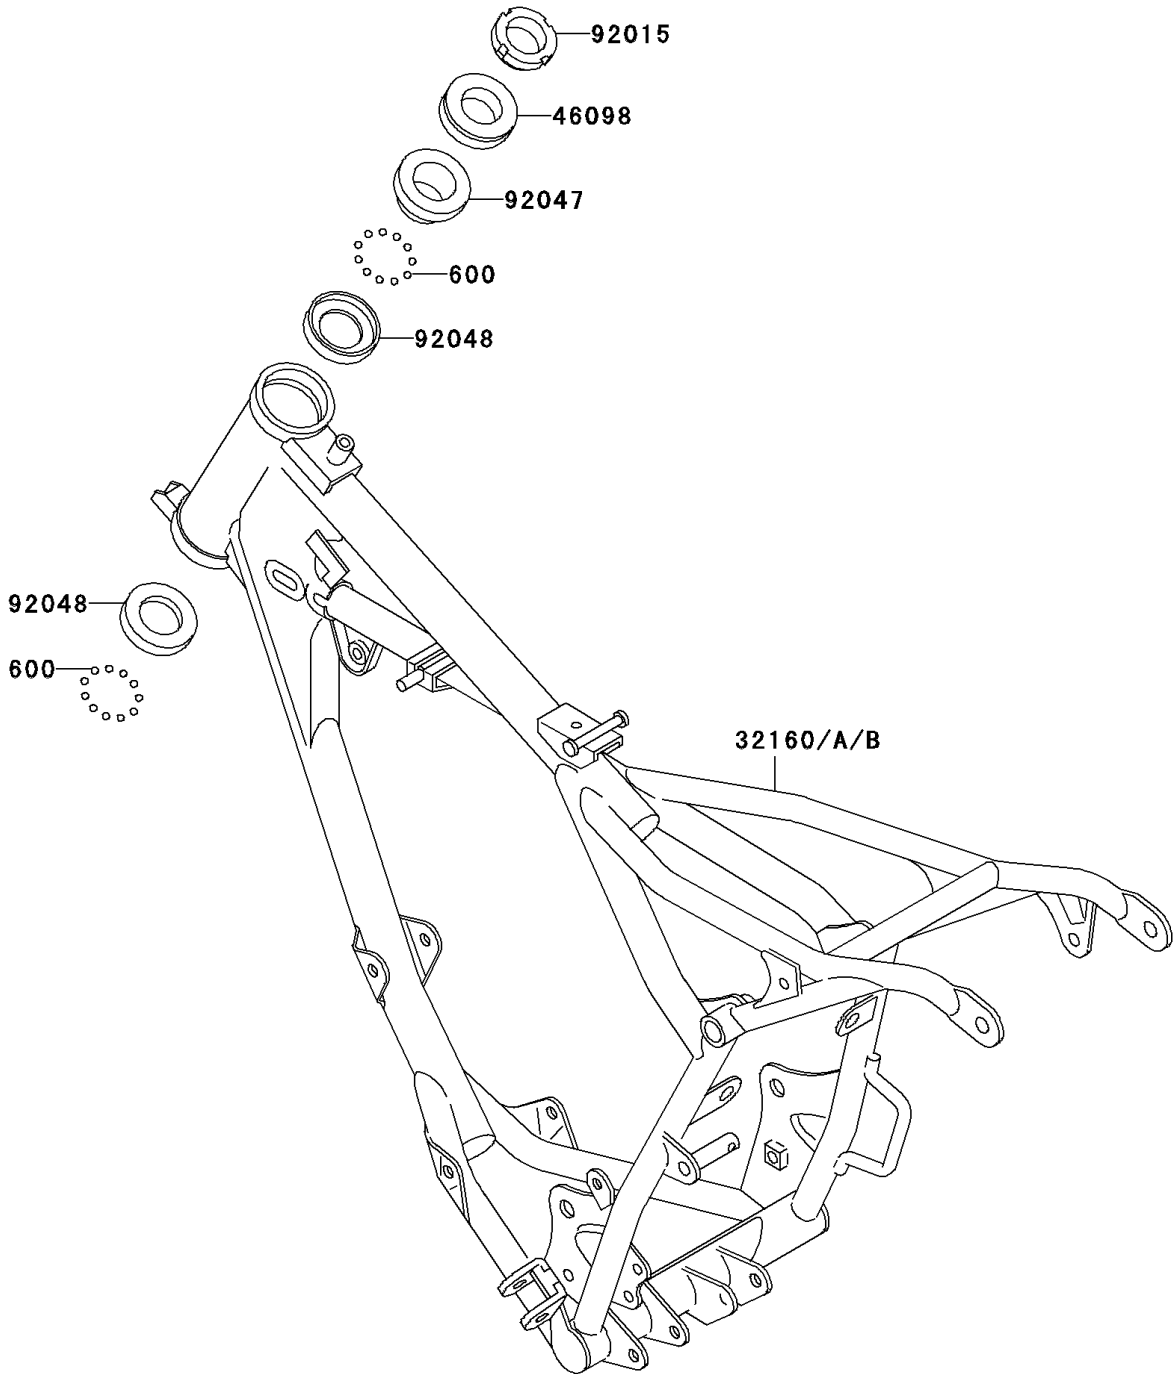

1999 KX60 PARTS DIAGRAM

Frame

F2120

1999 KX60 PARTS LIST

Frame

ITEM NAME	PART NUMBER	QUANTITY
BALL-STEEL,3/16" (Ref # 600)	600A0600	46
FRAME-COMP (Ref # 32160)	32160-1053	1
CAP,STEERING STEM (Ref # 46098)	46098-018	1
NUT,STEERING LOCK,25MM (Ref # 92015)	92015-1222	1
CONE,STEERING STEM BEARING (Ref # 92047)	92047-014	1
RACE,STEERING STEM BEARING (Ref # 92048)	92048-009	2