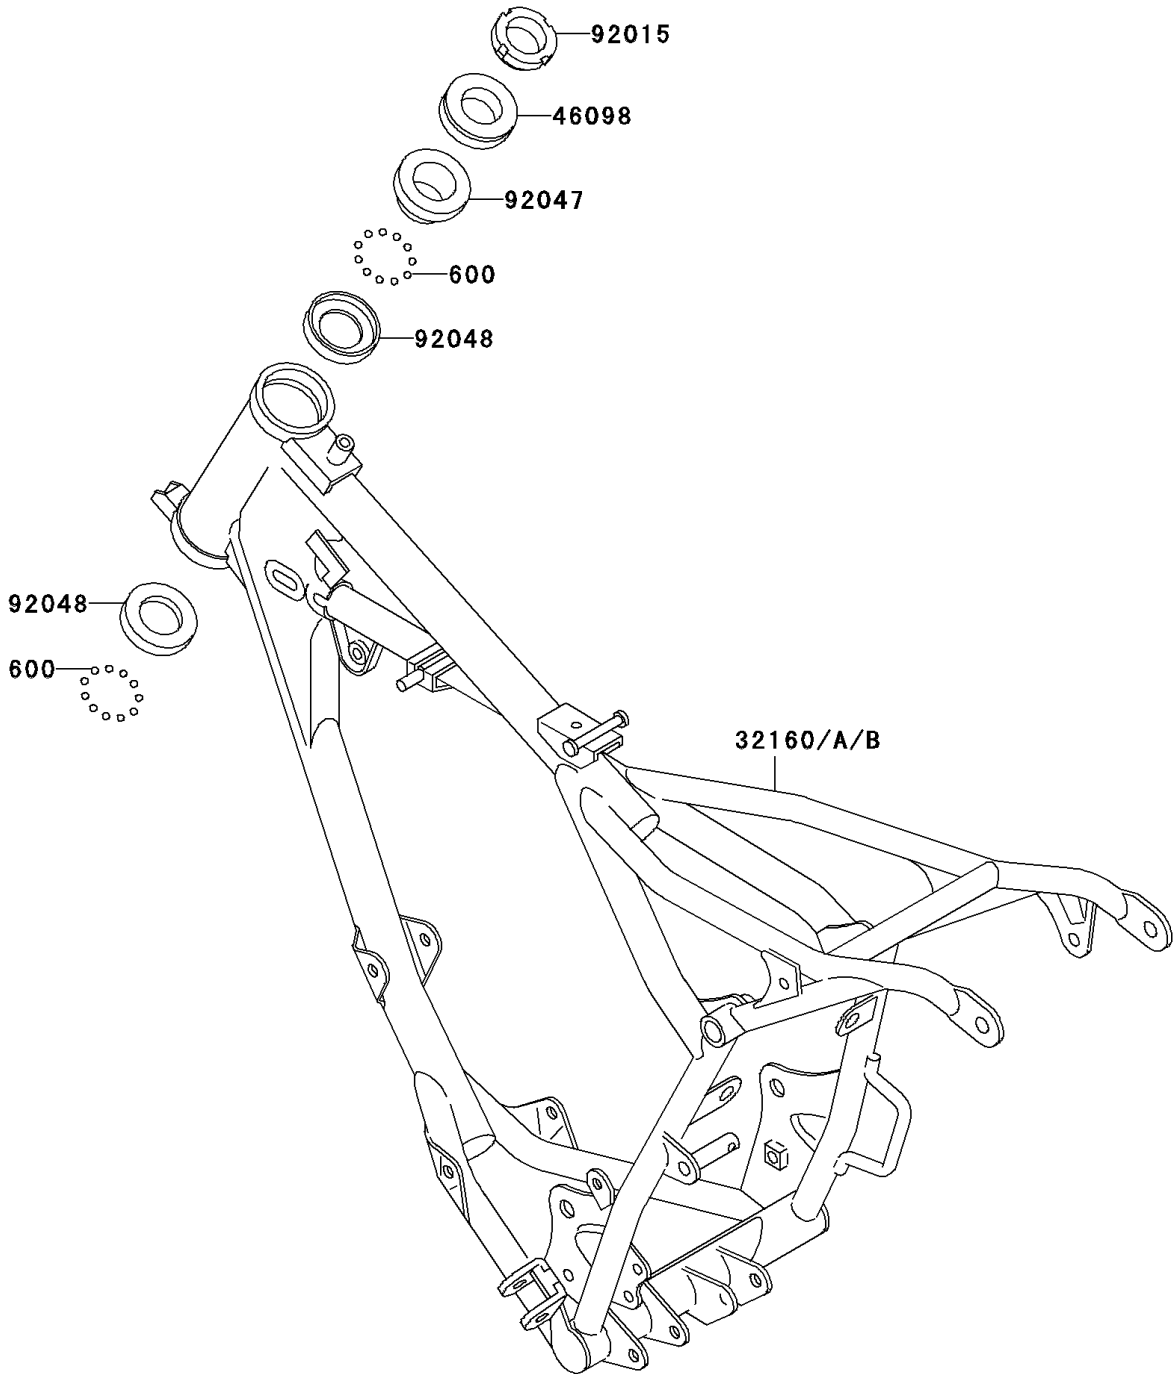

# 1999 KX60 PARTS DIAGRAM

Frame

F2120

# 1999 KX60 PARTS LIST

## Frame

ITEM NAME	PART NUMBER	QUANTITY
BALL-STEEL,3/16" (Ref # 600)	600A0600	46
FRAME-COMP (Ref # 32160)	32160-1053	1
CAP,STEERING STEM (Ref # 46098)	46098-018	1
NUT,STEERING LOCK,25MM (Ref # 92015)	92015-1222	1
CONE,STEERING STEM BEARING (Ref # 92047)	92047-014	1
RACE,STEERING STEM BEARING (Ref # 92048)	92048-009	2