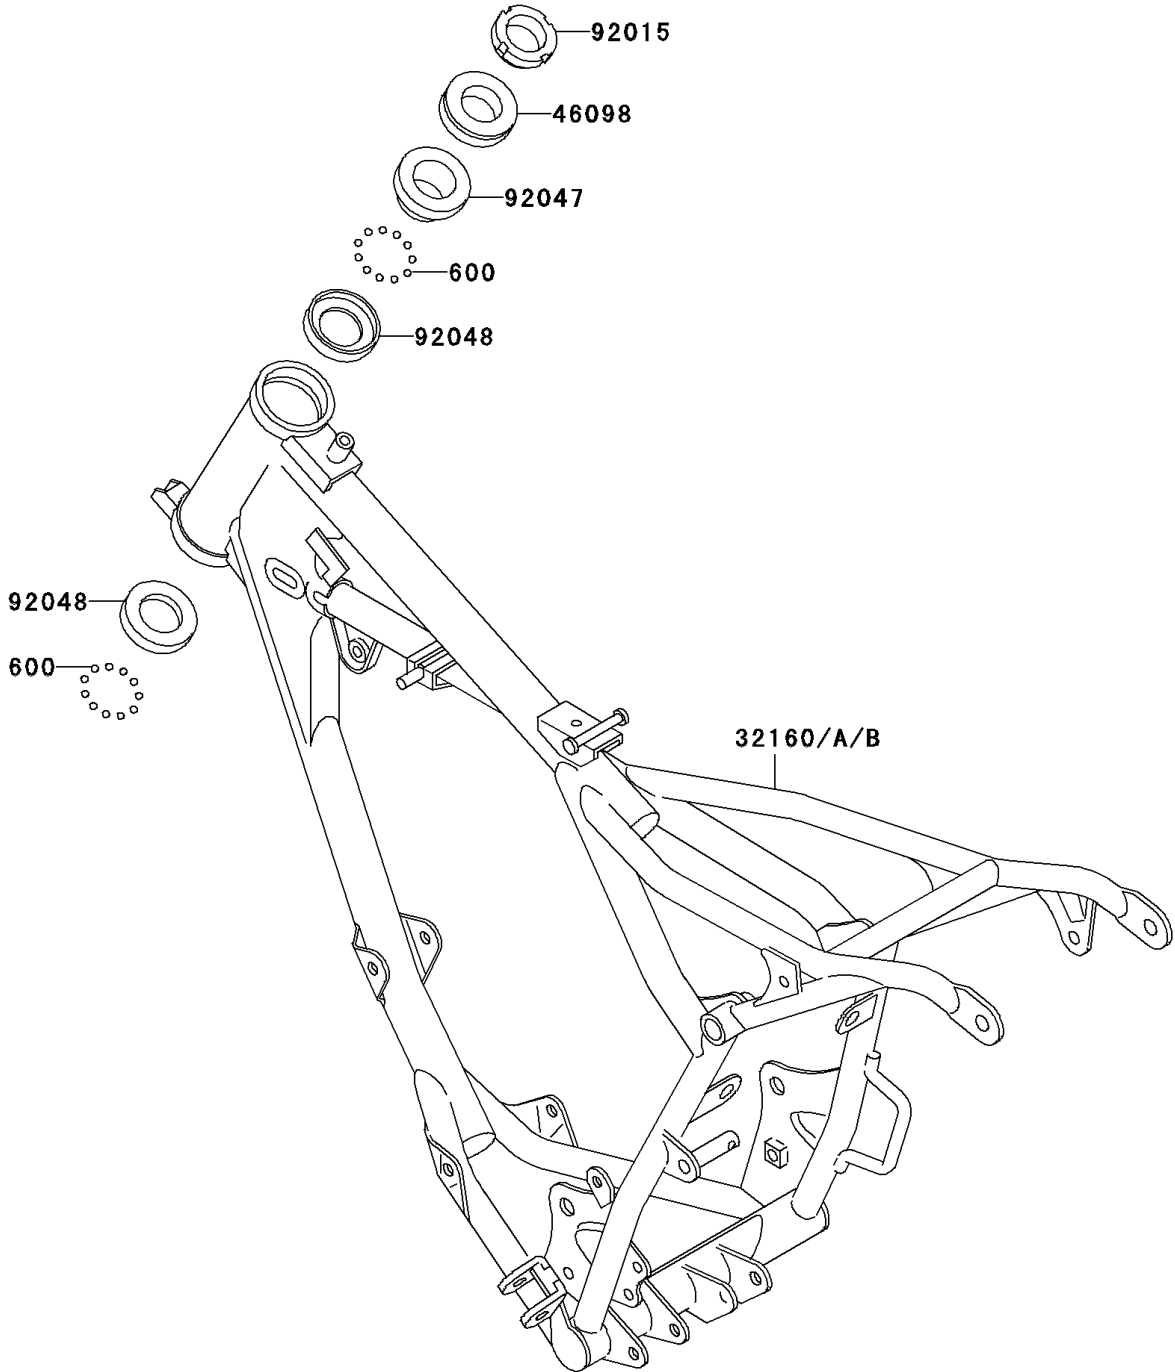

# 2000 KX60 PARTS DIAGRAM

Frame

F2120

## 2000 KX60 PARTS LIST

### Frame

ITEM NAME	PART NUMBER	QUANTITY
BALL-STEEL,3/16" (Ref # 600)	600A0600	46
FRAME-COMP (Ref # 32160)	32160-1053	1
CAP,STEERING STEM (Ref # 46098)	46098-018	1
NUT,STEERING LOCK,25MM (Ref # 92015)	92015-1222	1
CONE,STEERING STEM BEARING (Ref # 92047)	92047-014	1
RACE,STEERING STEM BEARING (Ref # 92048)	92048-009	2