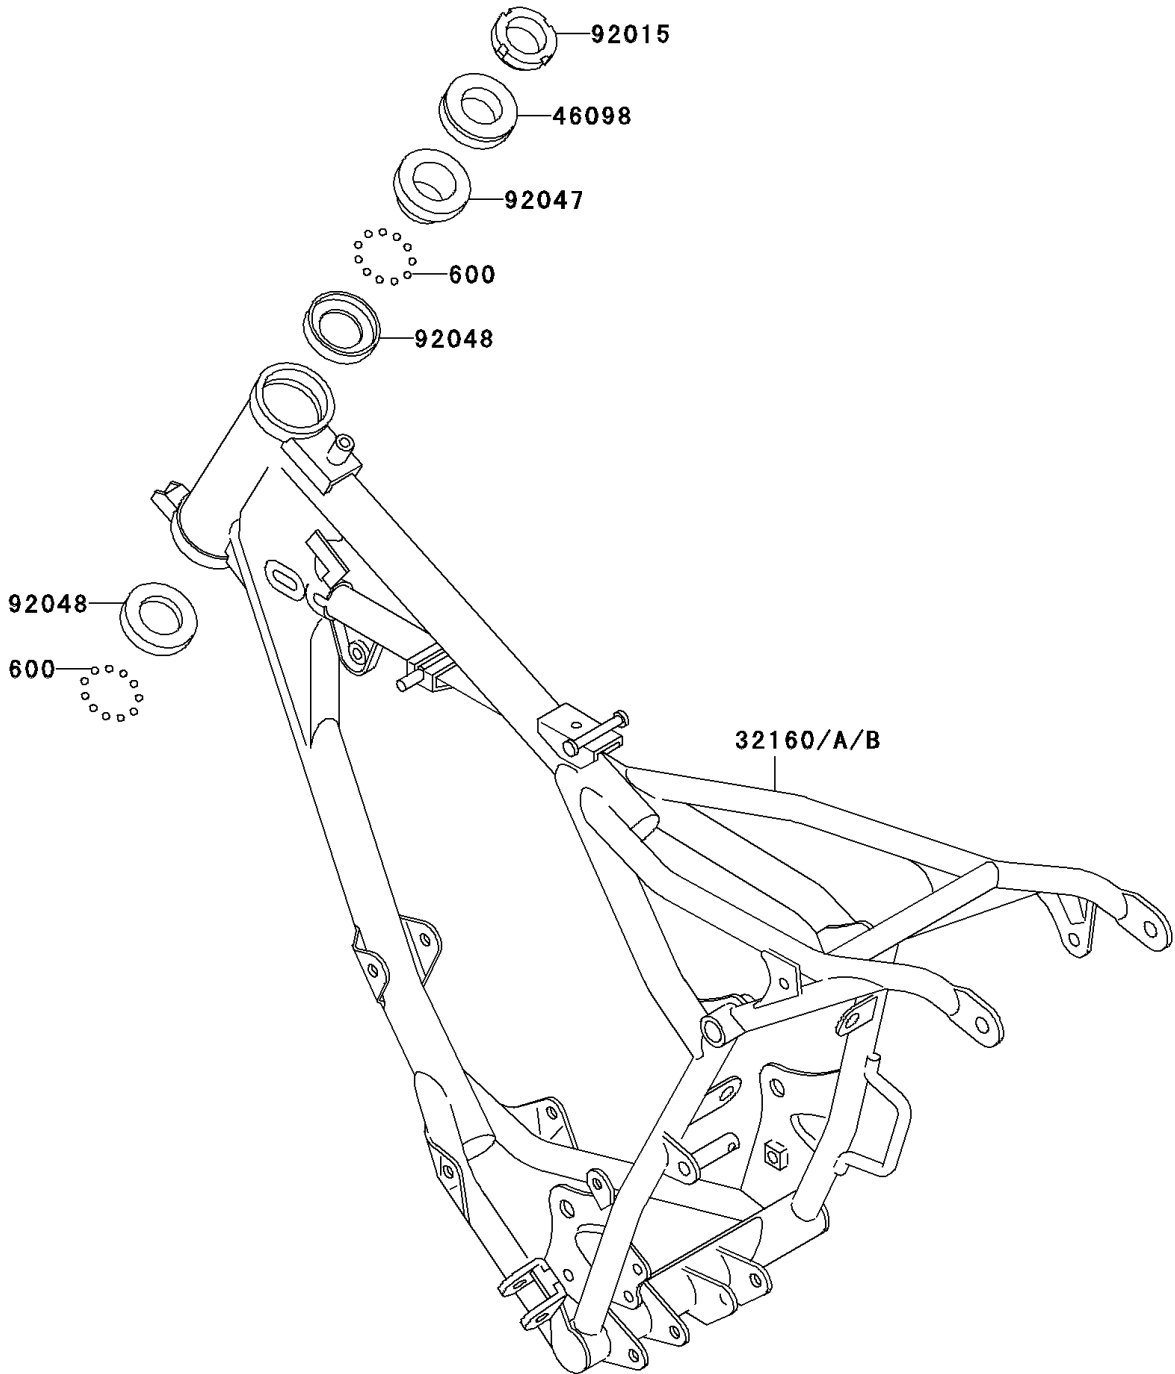

2000 KX60 PARTS DIAGRAM

Frame

F2120

2000 KX60 PARTS LIST

Frame

ITEM NAME	PART NUMBER	QUANTITY
BALL-STEEL,3/16" (Ref # 600)	600A0600	46
FRAME-COMP (Ref # 32160)	32160-1053	1
CAP,STEERING STEM (Ref # 46098)	46098-018	1
NUT,STEERING LOCK,25MM (Ref # 92015)	92015-1222	1
CONE,STEERING STEM BEARING (Ref # 92047)	92047-014	1
RACE,STEERING STEM BEARING (Ref # 92048)	92048-009	2