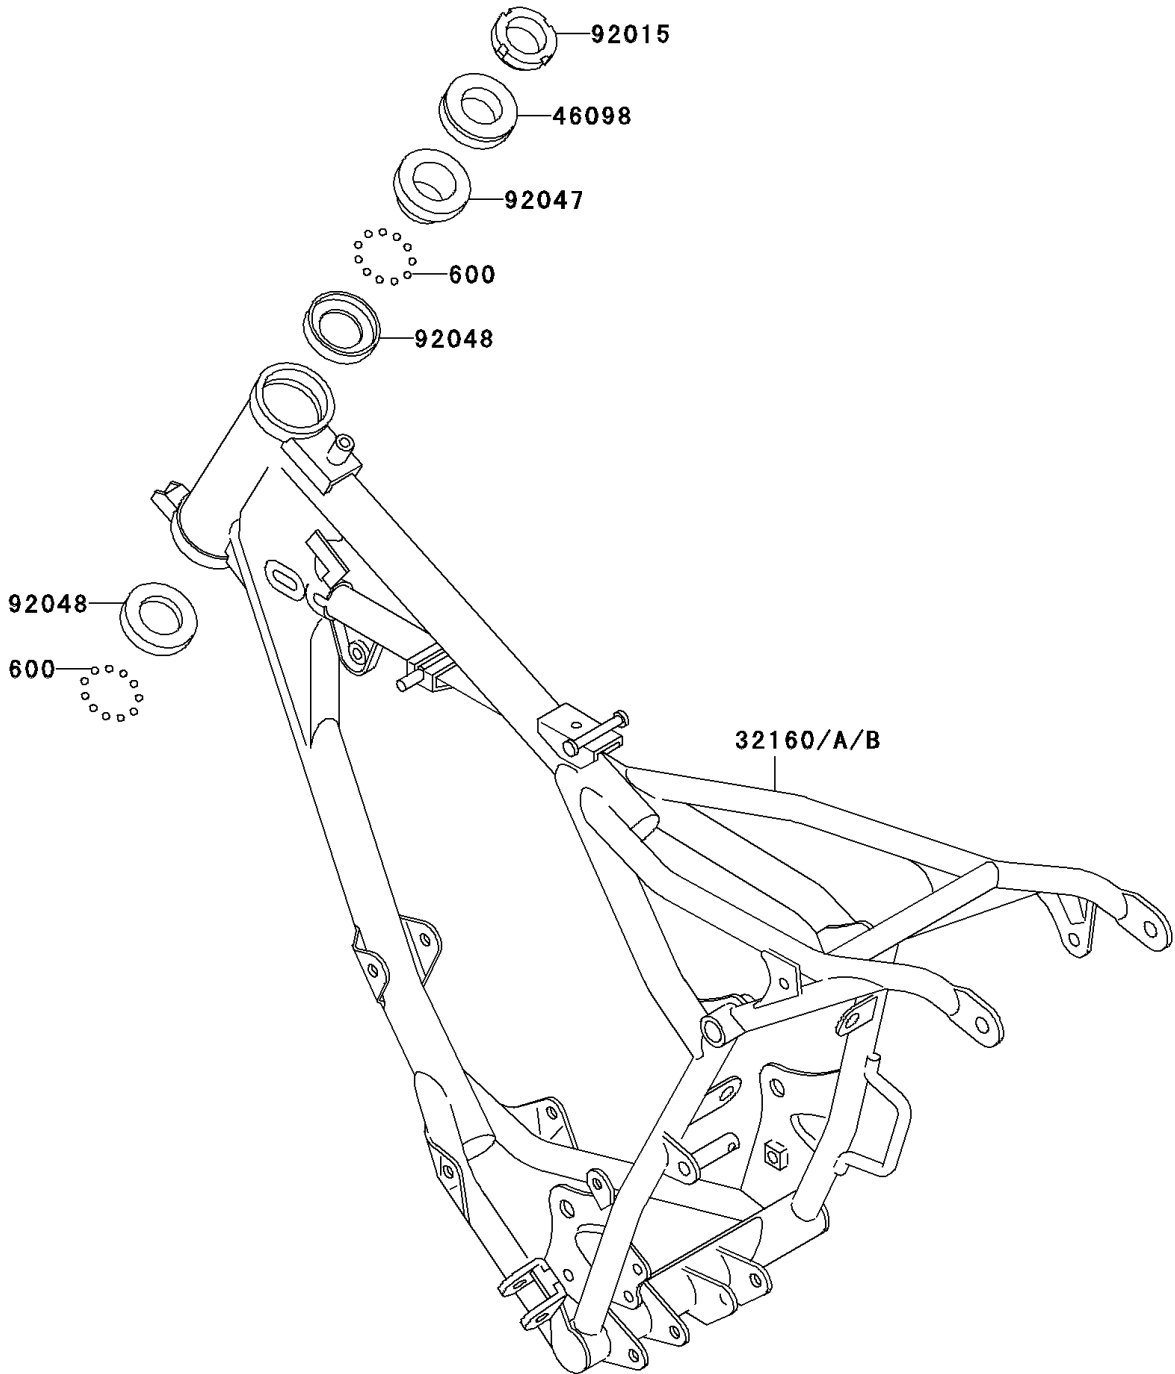

2001 KX60 PARTS DIAGRAM

Frame

F2120

2001 KX60 PARTS LIST

Frame

ITEM NAME	PART NUMBER	QUANTITY
BALL-STEEL,3/16" (Ref # 600)	600A0600	46
FRAME-COMP (Ref # 32160)	32160-1053	1
CAP,STEERING STEM (Ref # 46098)	46098-018	1
NUT,STEERING LOCK,25MM (Ref # 92015)	92015-1222	1
CONE,STEERING STEM BEARING (Ref # 92047)	92047-014	1
RACE,STEERING STEM BEARING (Ref # 92048)	92048-009	2