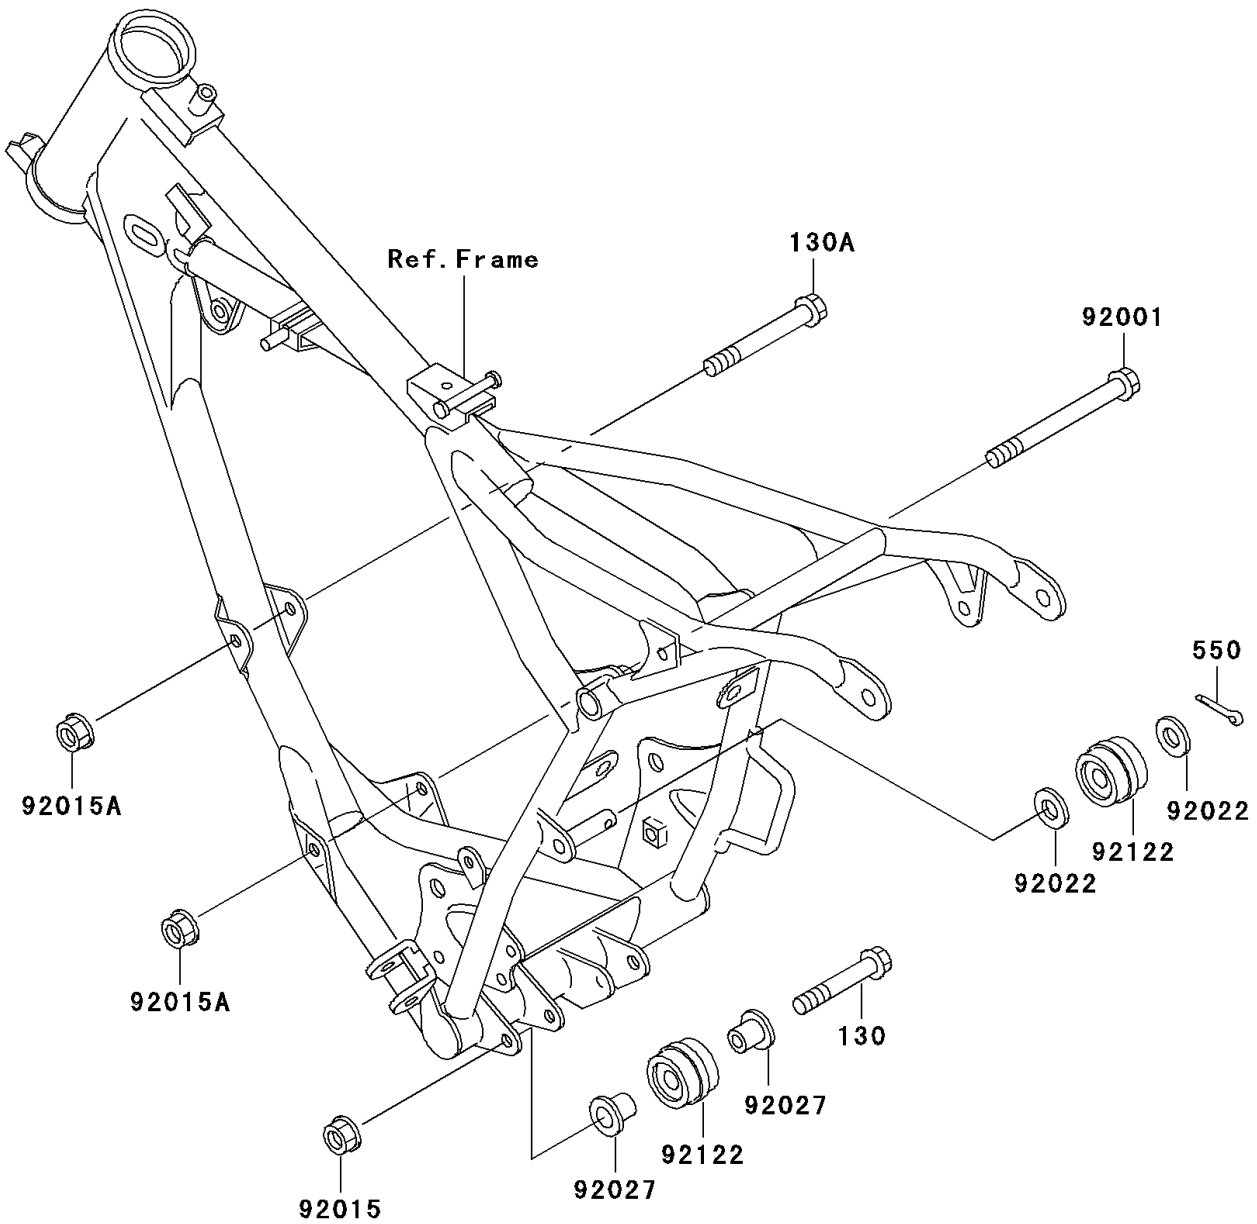

1999 KX60 PARTS DIAGRAM

Engine Mount

F2122

1999 KX60 PARTS LIST

Engine Mount

ITEM NAME	PART NUMBER	QUANTITY
BOLT-FLANGED,6X40 (Ref # 130)	130G0640	1
BOLT-FLANGED,8X60 (Ref # 130A)	130G0860	1
PIN-COTTER,2.5X18 (Ref # 550)	550D2518	1
BOLT,8X105 (Ref # 92001)	92001-1367	1
NUT,FLANGED,6MM (Ref # 92015)	92015-1078	1
NUT,8MM (Ref # 92015A)	92015-1143	2
WASHER,10.5X20X1 (Ref # 92022)	92022-239	2
COLLAR (Ref # 92027)	92027-1183	2
ROLLER,CHAIN GUIDE (Ref # 92122)	92122-1030	2