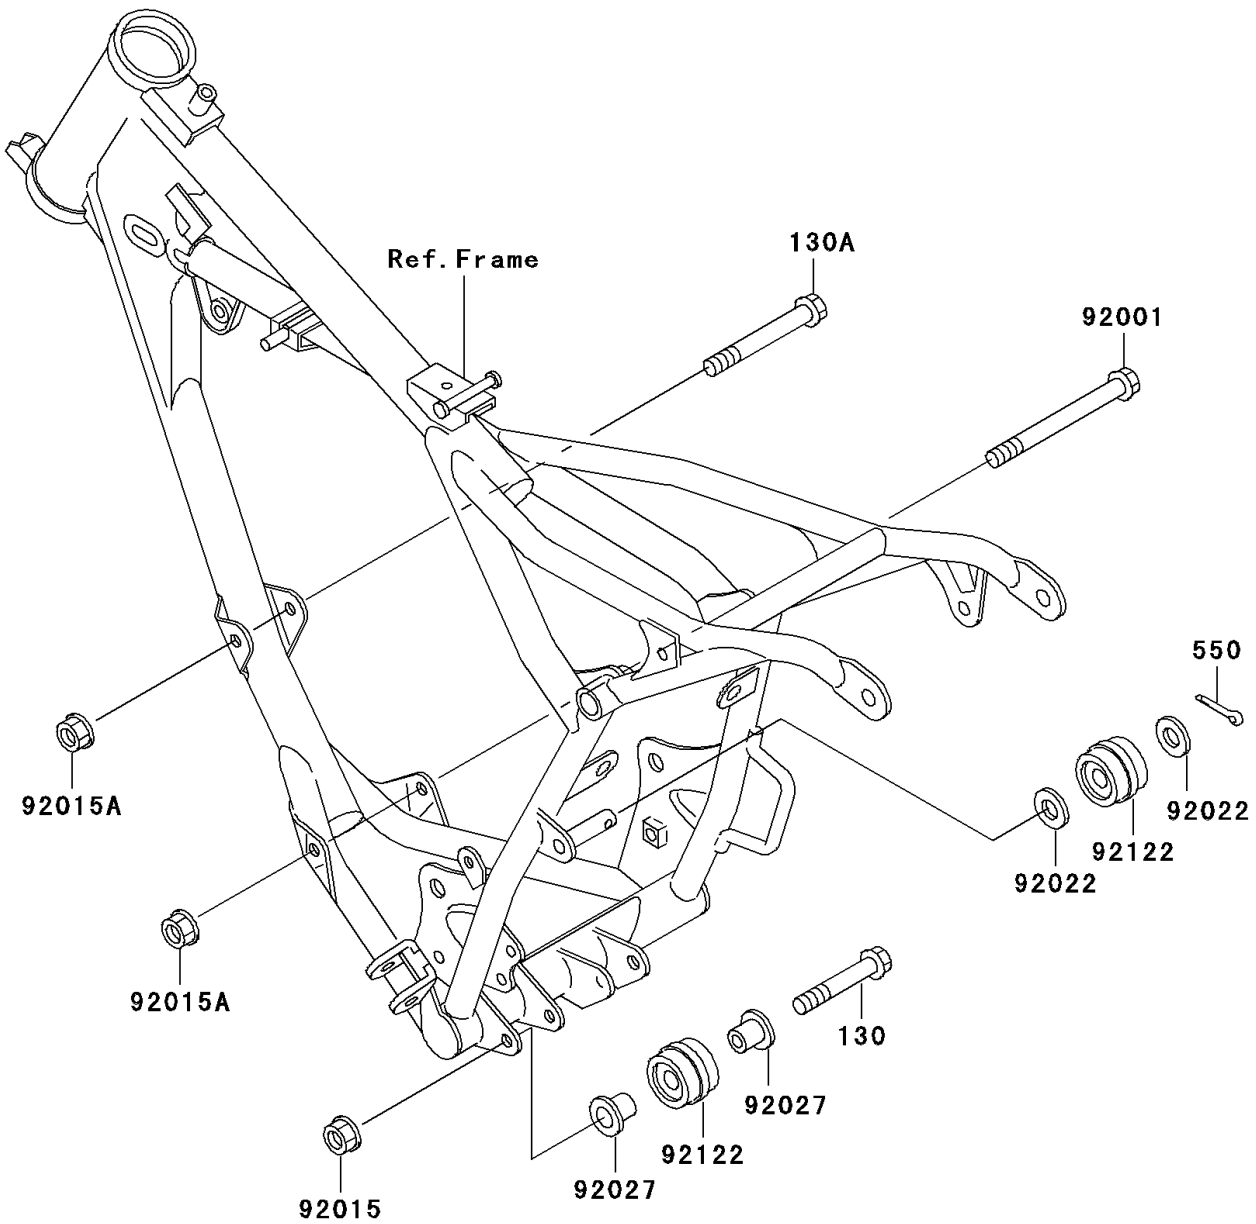

1999 KX60 PARTS DIAGRAM

Engine Mount

F2122

1999 KX60 PARTS LIST

Engine Mount

ITEM NAME	PART NUMBER	QUANTITY
BOLT-FLANGED,6X40 (Ref # 130)	130G0640	1
BOLT-FLANGED,8X60 (Ref # 130A)	130G0860	1
PIN-COTTER,2.5X18 (Ref # 550)	550D2518	1
BOLT,8X105 (Ref # 92001)	92001-1367	1
NUT,FLANGED,6MM (Ref # 92015)	92015-1078	1
NUT,8MM (Ref # 92015A)	92015-1143	2
WASHER,10.5X20X1 (Ref # 92022)	92022-239	2
COLLAR (Ref # 92027)	92027-1183	2
ROLLER,CHAIN GUIDE (Ref # 92122)	92122-1030	2