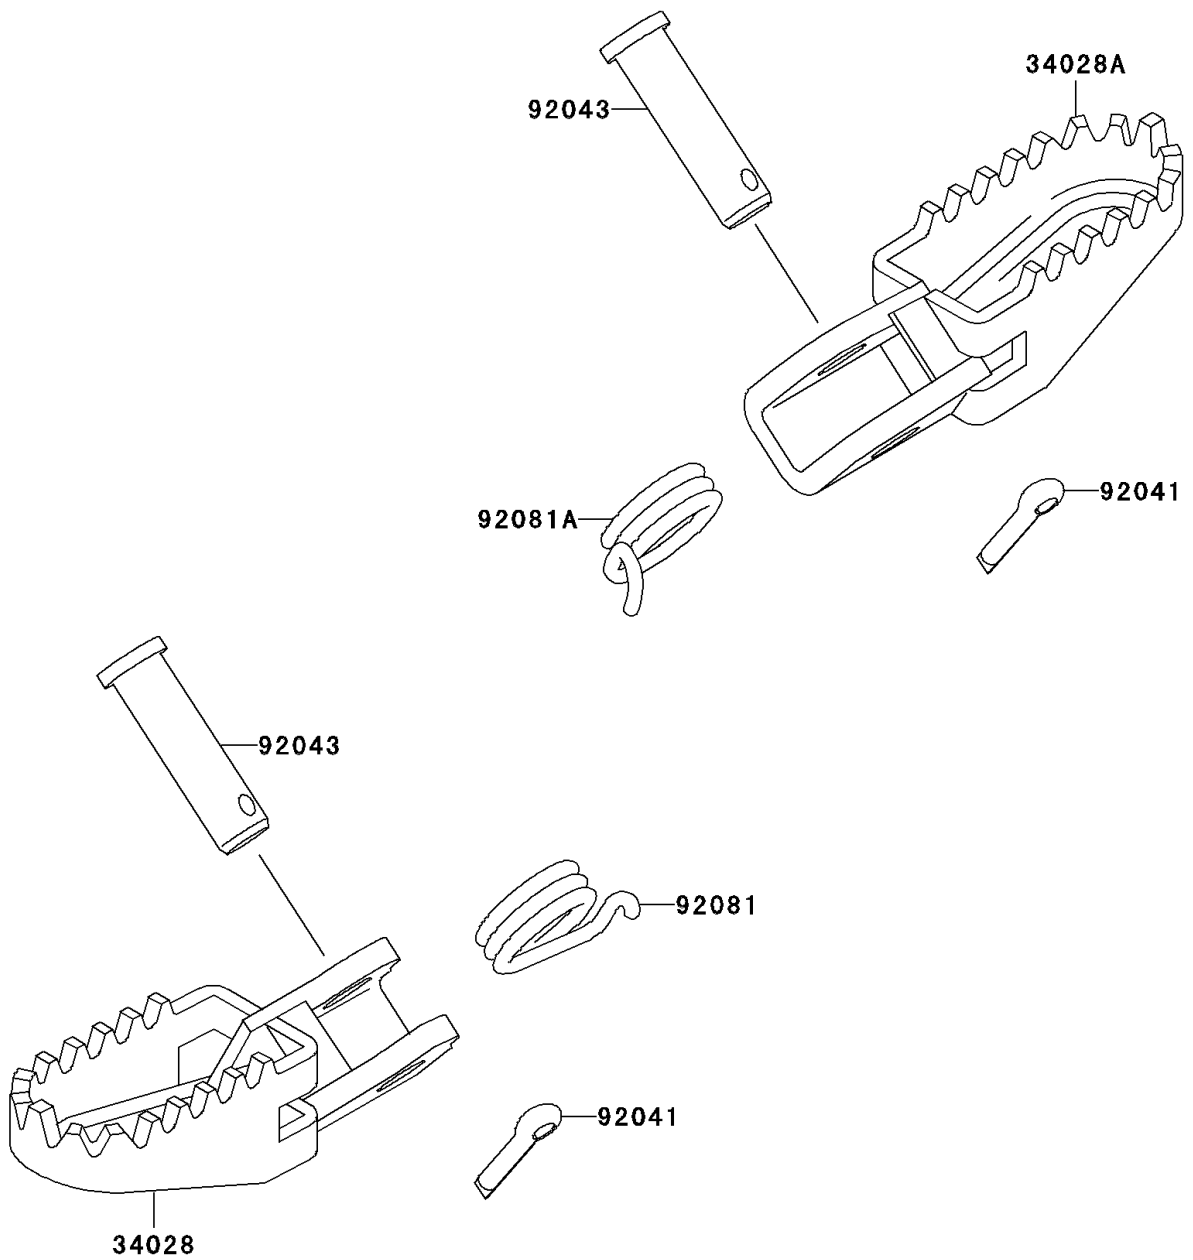

1999 KX60 PARTS DIAGRAM

Footrests

F2160

1999 KX60 PARTS LIST

Footrests

ITEM NAME	PART NUMBER	QUANTITY
STEP,LH (Ref # 34028)	34028-1237	1
STEP,RH (Ref # 34028A)	34028-1238	1
COTTER,2.5X15 (Ref # 92041)	92041-1051	2
PIN,8X32 (Ref # 92043)	92043-1143	2
SPRING,FOOTREST,LH (Ref # 92081)	92081-1491	1
SPRING,FOOTREST,RH (Ref # 92081A)	92081-1543	1