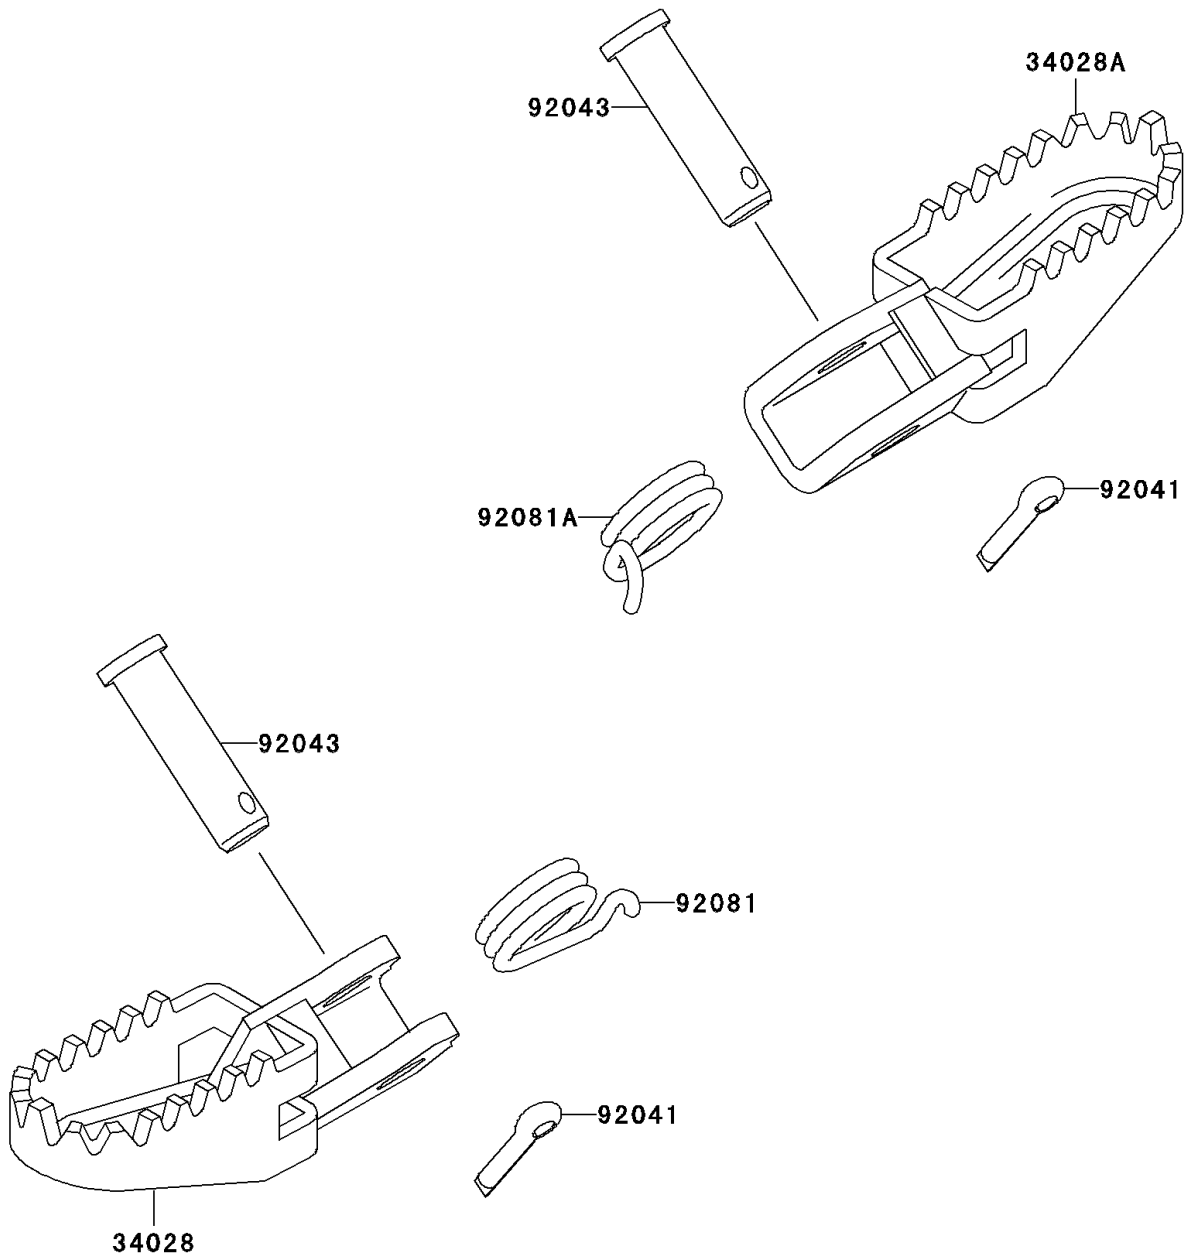

# 2000 KX60 PARTS DIAGRAM

Footrests

F2160

## 2000 KX60 PARTS LIST

### Footrests

ITEM NAME	PART NUMBER	QUANTITY
STEP,LH (Ref # 34028)	34028-1237	1
STEP,RH (Ref # 34028A)	34028-1238	1
COTTER,2.5X15 (Ref # 92041)	92041-1051	2
PIN,8X32 (Ref # 92043)	92043-1143	2
SPRING,FOOTREST,LH (Ref # 92081)	92081-1491	1
SPRING,FOOTREST,RH (Ref # 92081A)	92081-1543	1