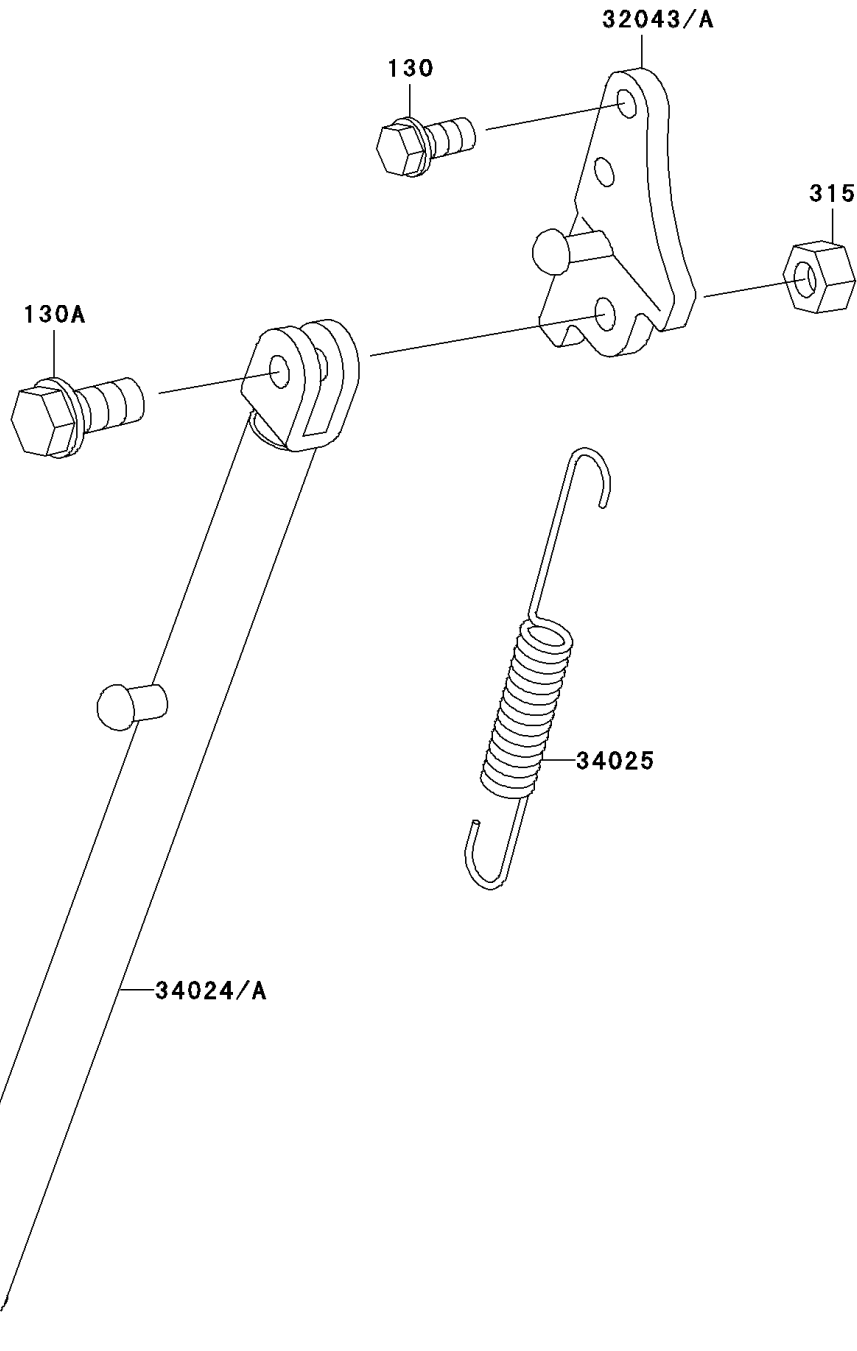

# 1999 KX60 PARTS DIAGRAM

Stand(s)

F2190

## 1999 KX60 PARTS LIST

Stand(s)

ITEM NAME	PART NUMBER	QUANTITY
BOLT-FLANGED,8X12 (Ref # 130)	130G0812	2
BOLT-FLANGED,10X30 (Ref # 130A)	130V1030	1
NUT-HEX-FINE,10MM,BLACK (Ref # 315)	315C1000	1
BRACKET-STAND,SIDE (Ref # 32043)	32043-1312	1
STAND-SIDE (Ref # 34024)	34024-1233	1
SPRING,STAND (Ref # 34025)	34025-005	1