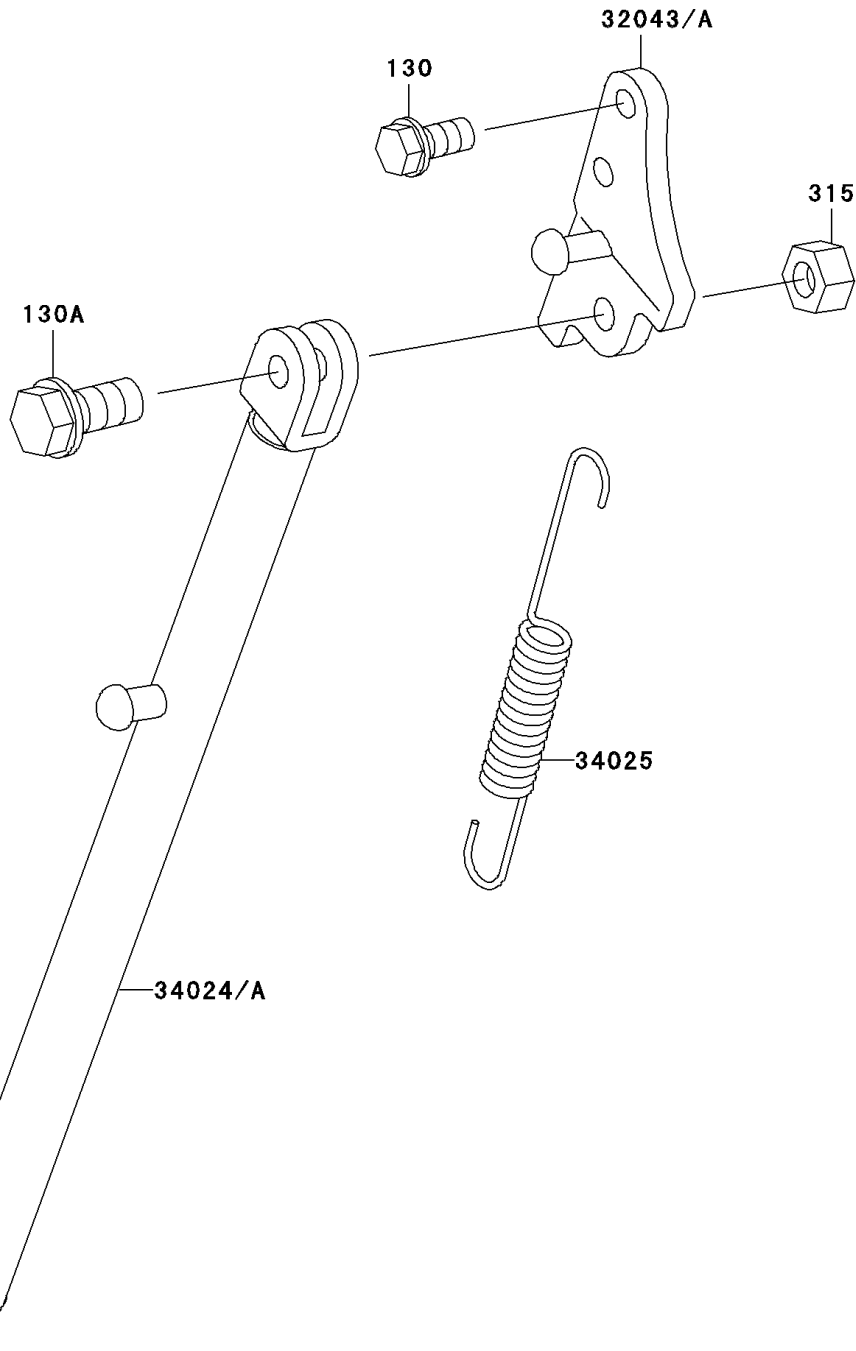

1999 KX60 PARTS DIAGRAM

Stand(s)

F2190

1999 KX60 PARTS LIST

Stand(s)

ITEM NAME	PART NUMBER	QUANTITY
BOLT-FLANGED,8X12 (Ref # 130)	130G0812	2
BOLT-FLANGED,10X30 (Ref # 130A)	130V1030	1
NUT-HEX-FINE,10MM,BLACK (Ref # 315)	315C1000	1
BRACKET-STAND,SIDE (Ref # 32043)	32043-1312	1
STAND-SIDE (Ref # 34024)	34024-1233	1
SPRING,STAND (Ref # 34025)	34025-005	1