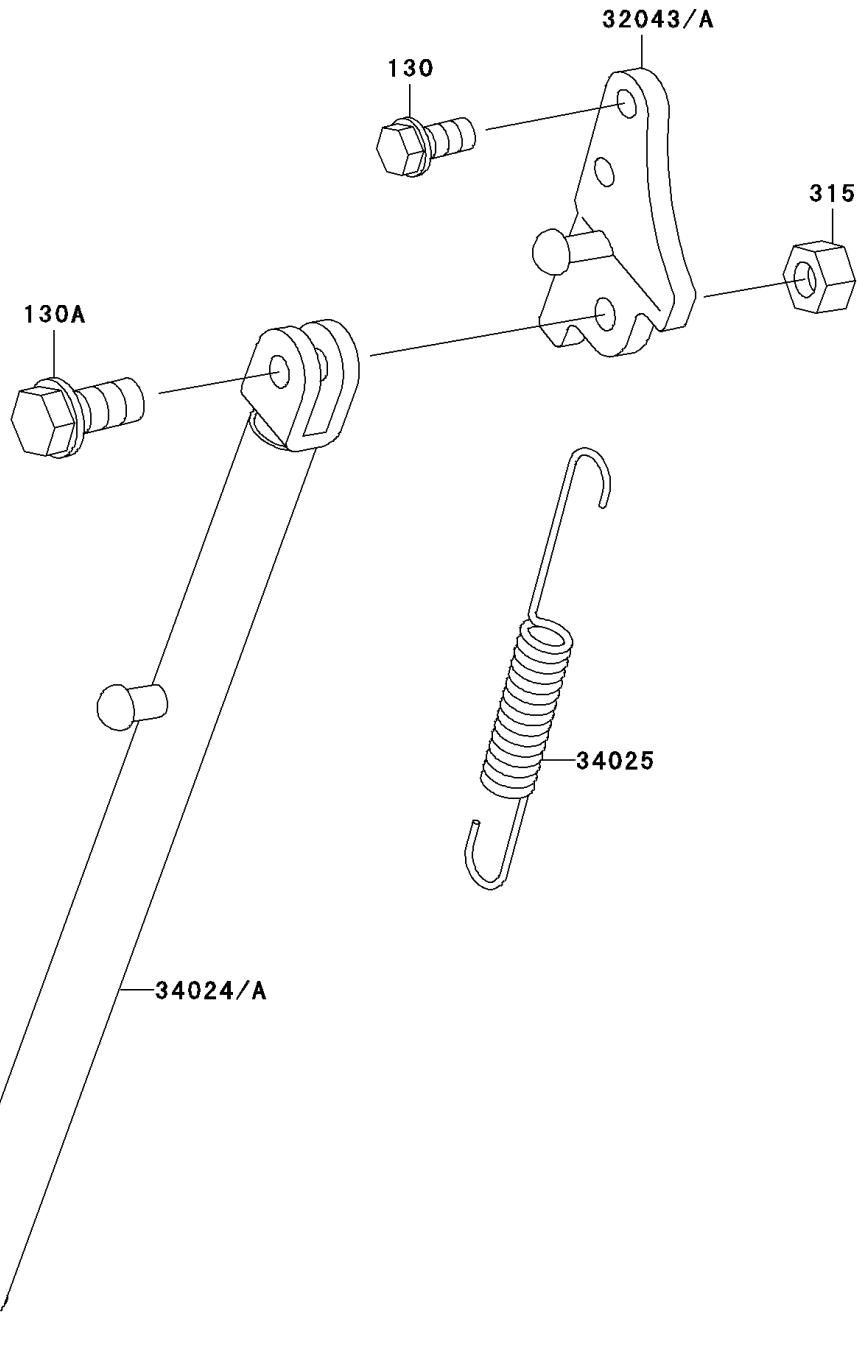

# 2001 KX60 PARTS DIAGRAM

Stand(s)

F2190

## 2001 KX60 PARTS LIST

Stand(s)

ITEM NAME	PART NUMBER	QUANTITY
BOLT-FLANGED,8X12 (Ref # 130)	130G0812	2
BOLT-FLANGED,10X30 (Ref # 130A)	130V1030	1
NUT-HEX-FINE,10MM,BLACK (Ref # 315)	315C1000	1
BRACKET-STAND,SIDE (Ref # 32043)	32043-1312	1
STAND-SIDE (Ref # 34024)	34024-1233	1
SPRING,STAND (Ref # 34025)	34025-005	1