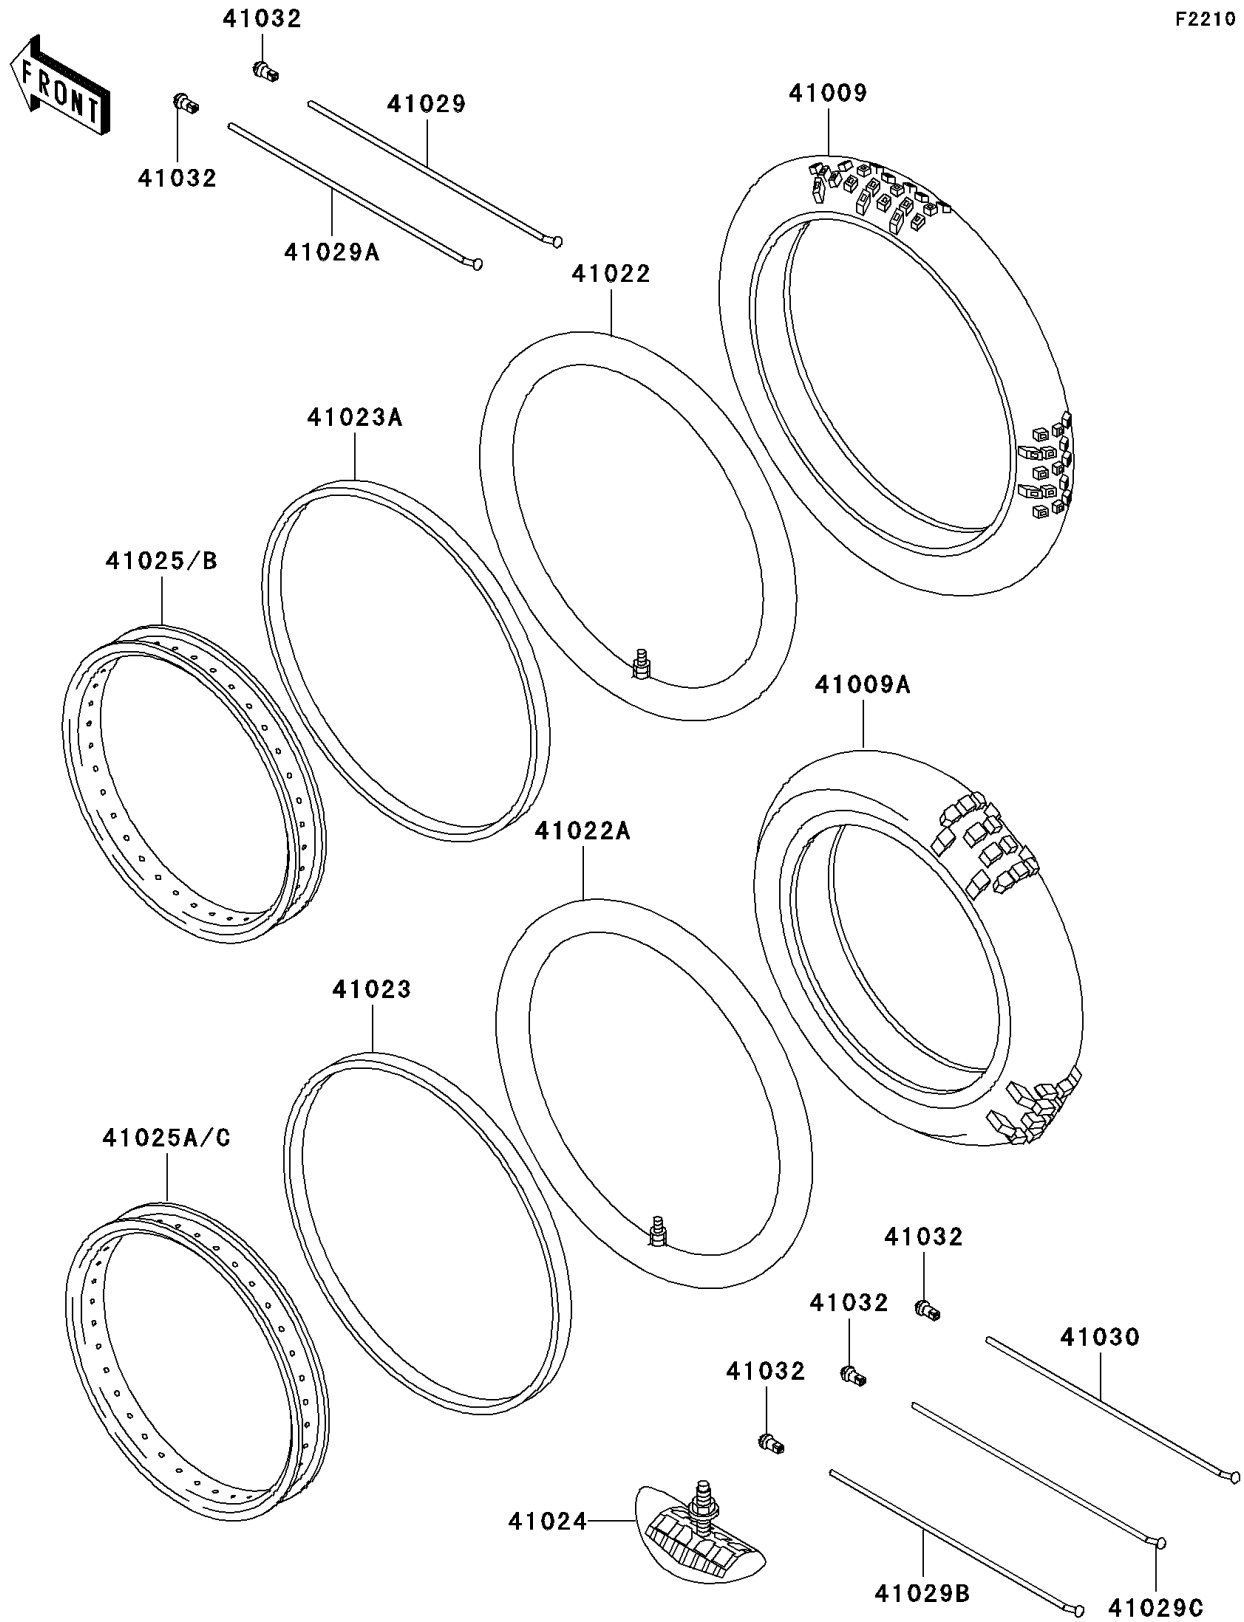

1999 KX60 PARTS DIAGRAM

Wheels/Tires

F2210

1999 KX60 PARTS LIST

Wheels/Tires

ITEM NAME	PART NUMBER	QUANTITY
TIRE,FR,60/100-14 30M,K490(D) (Ref # 41009)	41009-1057	1
TIRE,RR,80/100-12 41M,K695(D) (Ref # 41009A)	41009-1058	1
TUBE-TIRE,60/100-14(D) (Ref # 41022)	41022-1114	1
TUBE-TIRE,80/100-12(D) (Ref # 41022A)	41022-1115	1
BAND-RIM,80/100-12(D) (Ref # 41023)	41023-1066	1
BAND-RIM,80/100-14(D) (Ref # 41023A)	41023-1068	1
STOPPER-RIM,1.60-M(DUNLOP) (Ref # 41024)	41024-010	1
RIM,FR,1.40X14 (Ref # 41025)	41025-1070	1
RIM,RR,1.60X12 (Ref # 41025A)	41025-1071	1
RIM,FR,1.40X14 UT-02 (Ref # 41025B)	41025-1082	1
RIM,RR,1.60X12 UT-03 (Ref # 41025C)	41025-1083	1
SPOKE-INNER,FR,144MMX118D (Ref # 41029)	41029-1067	16
SPOKE-INNER,FR,133.5MMX97D (Ref # 41029A)	41029-1068	16
SPOKE-INNER,RR,129MMX124D (Ref # 41029B)	41029-1069	8
SPOKE-INNER,RR,113.5MMX98D (Ref # 41029C)	41029-1070	16
SPOKE-OUTER,RR,126MMX124D (Ref # 41030)	41030-1060	8
NIPPLE-SPOKE (Ref # 41032)	41032-1055	64