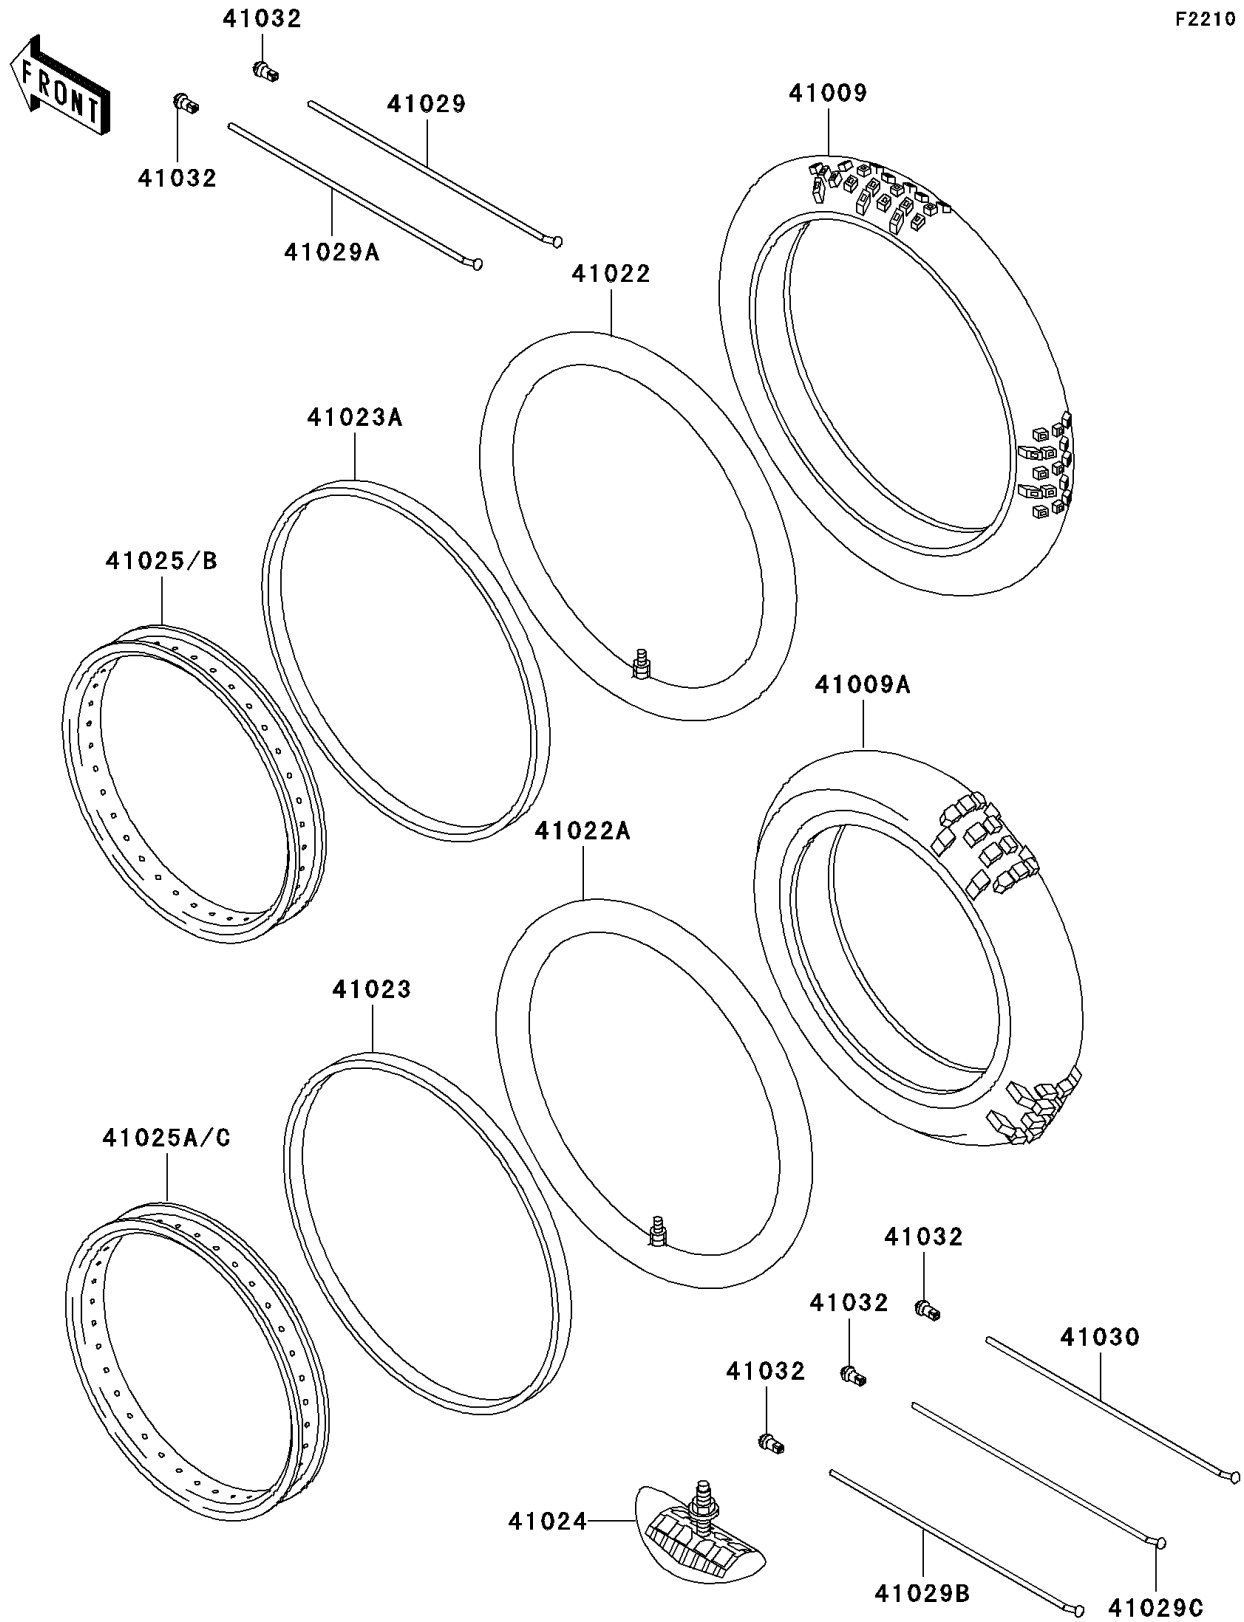

2001 KX60 PARTS DIAGRAM

Wheels/Tires

F2210

2001 KX60 PARTS LIST

Wheels/Tires

ITEM NAME	PART NUMBER	QUANTITY
TIRE,FR,60/100-14 30M,K490(D) (Ref # 41009)	41009-1057	1
TIRE,RR,80/100-12 41M,K695(D) (Ref # 41009A)	41009-1058	1
TUBE-TIRE,60/100-14(D) (Ref # 41022)	41022-1114	1
TUBE-TIRE,80/100-12(D) (Ref # 41022A)	41022-1115	1
BAND-RIM,80/100-12(D) (Ref # 41023)	41023-1066	1
BAND-RIM,80/100-14(D) (Ref # 41023A)	41023-1068	1
STOPPER-RIM,1.60-M(DUNLOP) (Ref # 41024)	41024-010	1
RIM,FR,1.40X14 (Ref # 41025)	41025-1070	1
RIM,RR,1.60X12 (Ref # 41025A)	41025-1071	1
RIM,FR,1.40X14 UT-02 (Ref # 41025B)	41025-1082	1
RIM,RR,1.60X12 UT-03 (Ref # 41025C)	41025-1083	1
SPOKE-INNER,FR,144MMX118D (Ref # 41029)	41029-1067	16
SPOKE-INNER,FR,133.5MMX97D (Ref # 41029A)	41029-1068	16
SPOKE-INNER,RR,129MMX124D (Ref # 41029B)	41029-1069	8
SPOKE-INNER,RR,113.5MMX98D (Ref # 41029C)	41029-1070	16
SPOKE-OUTER,RR,126MMX124D (Ref # 41030)	41030-1060	8
NIPPLE-SPOKE (Ref # 41032)	41032-1055	64