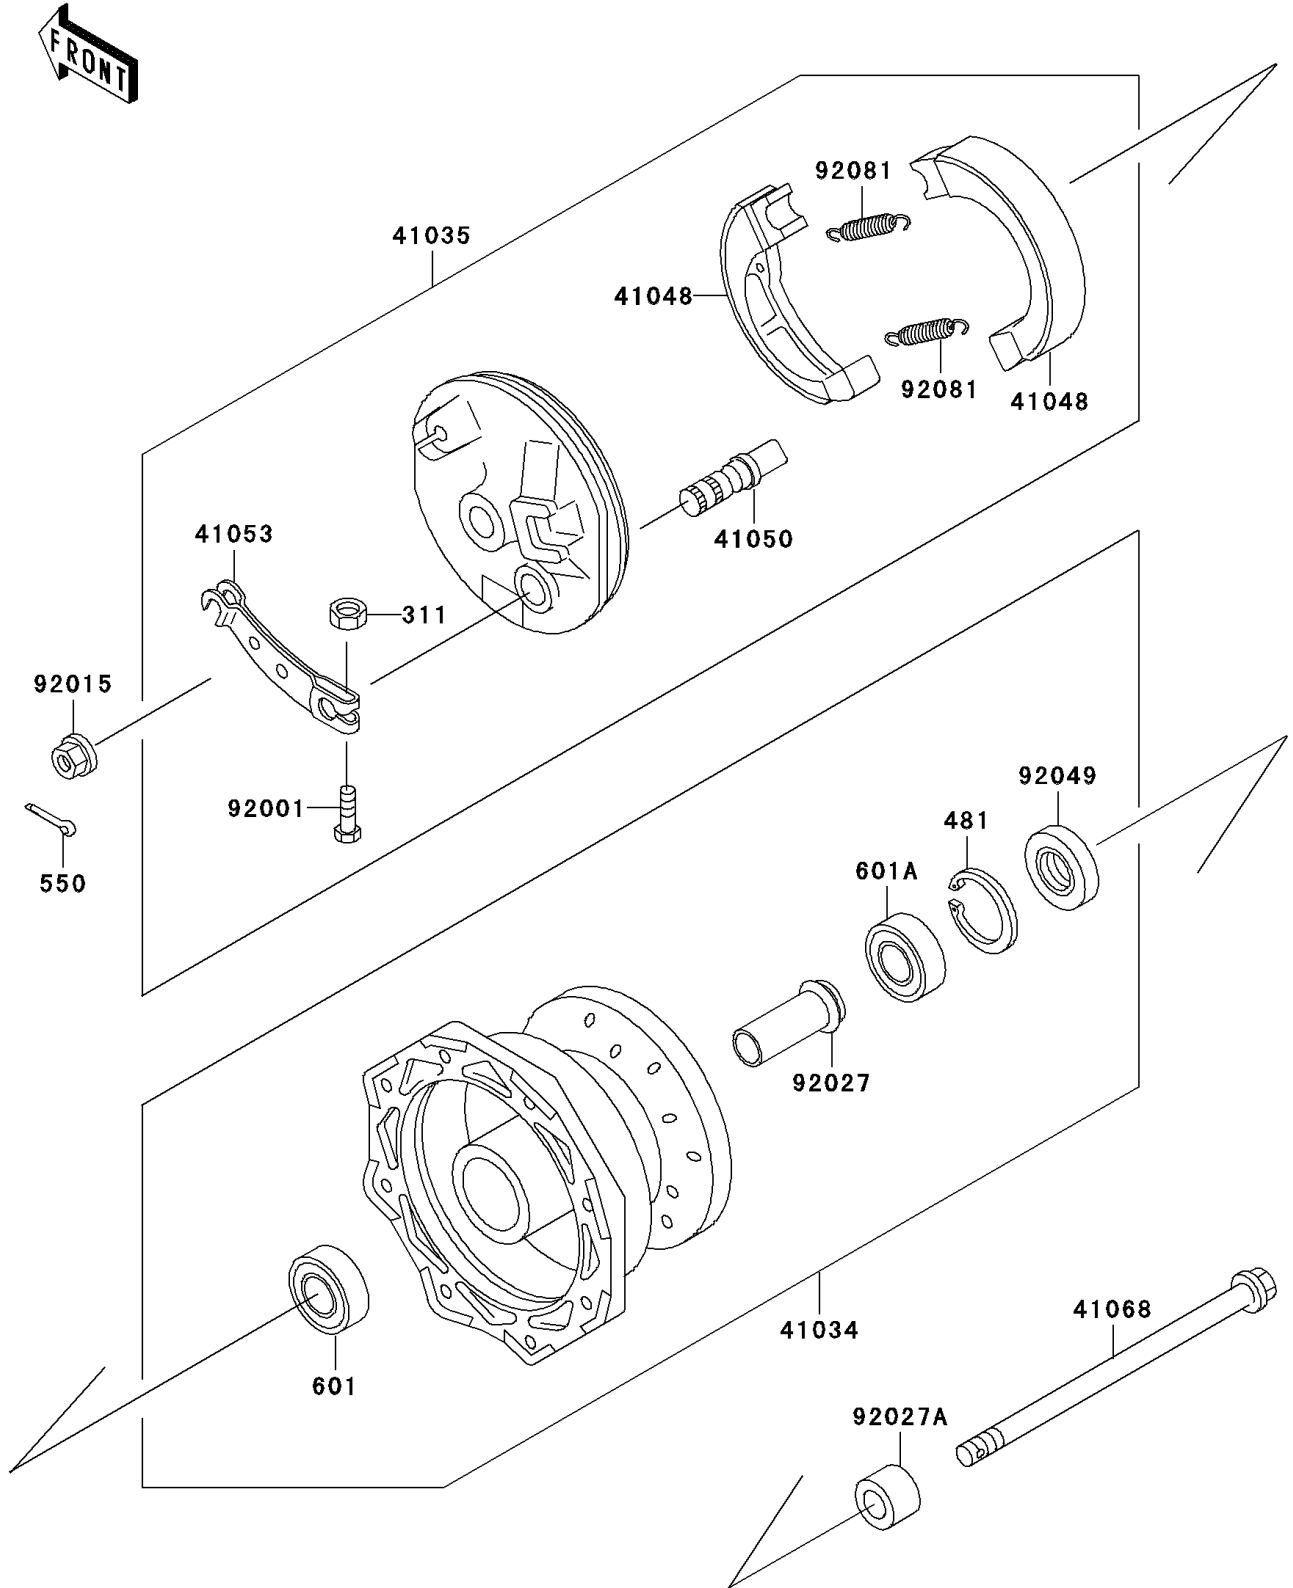

1999 KX60 PARTS DIAGRAM

Front Hub

F2230

1999 KX60 PARTS LIST

Front Hub

ITEM NAME	PART NUMBER	QUANTITY
NUT-HEX (Ref # 311)	311G0500	1
CIRCLIP-TYPE-C,35MM (Ref # 481)	481J3500	1
PIN-COTTER,2.5X20 (Ref # 550)	550D2520	1
BEARING-BALL,#6200UUC3 (Ref # 601)	601B6200UU	1
BEARING-BALL,#6300UUC3 (Ref # 601A)	601B6300UU	1
DRUM-ASSY,FRONT BRAKE (Ref # 41034)	41034-1168	1
PANEL-ASSY-BRAKE,FR (Ref # 41035)	41035-1285	1
SHOE-BRAKE (Ref # 41048)	41048-1083	2
CAM-BRAKE (Ref # 41050)	41050-1031	1
LEVER-BRAKE CAM,FR (Ref # 41053)	41053-1027	1
AXLE,FR (Ref # 41068)	41068-1305	1
BOLT,5X25 (Ref # 92001)	92001-1695	1
NUT,FLANGED,10MM (Ref # 92015)	92015-1335	1
COLLAR,FRONT DRUM,L=54 (Ref # 92027)	92027-1470	1
COLLAR,FRONT AXLE,L=14.5 (Ref # 92027A)	92027-1472	1
SEAL-OIL,DD20357 (Ref # 92049)	92049-1095	1
SPRING,BRAKE SHOE (Ref # 92081)	92081-1564	2