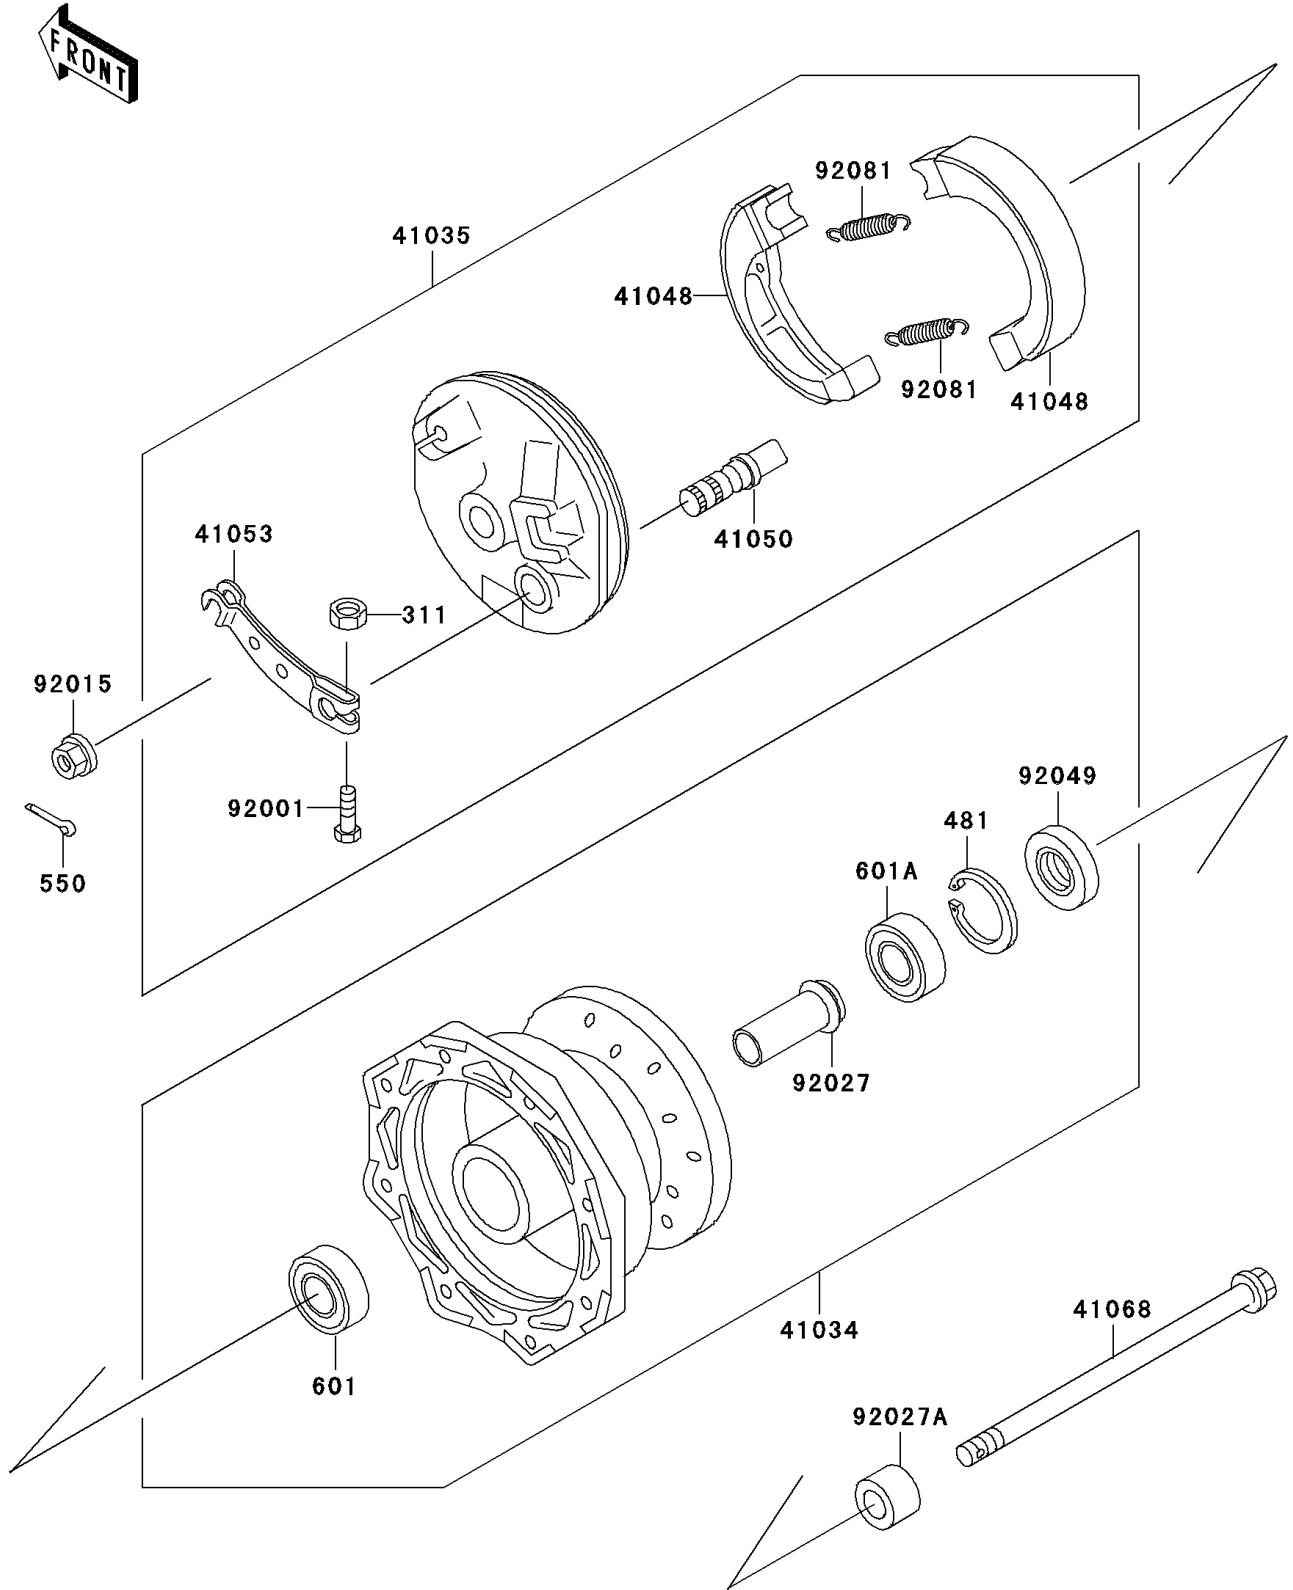

2001 KX60 PARTS DIAGRAM

Front Hub

F2230

2001 KX60 PARTS LIST

Front Hub

ITEM NAME	PART NUMBER	QUANTITY
NUT-HEX (Ref # 311)	311G0500	1
CIRCLIP-TYPE-C,35MM (Ref # 481)	481J3500	1
PIN-COTTER,2.5X20 (Ref # 550)	550D2520	1
BEARING-BALL,#6200UUC3 (Ref # 601)	601B6200UU	1
BEARING-BALL,#6300UUC3 (Ref # 601A)	601B6300UU	1
DRUM-ASSY,FRONT BRAKE (Ref # 41034)	41034-1168	1
PANEL-ASSY-BRAKE,FR (Ref # 41035)	41035-1285	1
SHOE-BRAKE (Ref # 41048)	41048-1083	2
CAM-BRAKE (Ref # 41050)	41050-1031	1
LEVER-BRAKE CAM,FR (Ref # 41053)	41053-1027	1
AXLE,FR (Ref # 41068)	41068-1305	1
BOLT,5X25 (Ref # 92001)	92001-1695	1
NUT,FLANGED,10MM (Ref # 92015)	92015-1335	1
COLLAR,FRONT DRUM,L=54 (Ref # 92027)	92027-1470	1
COLLAR,FRONT AXLE,L=14.5 (Ref # 92027A)	92027-1472	1
SEAL-OIL,DD20357 (Ref # 92049)	92049-1095	1
SPRING,BRAKE SHOE (Ref # 92081)	92081-1564	2