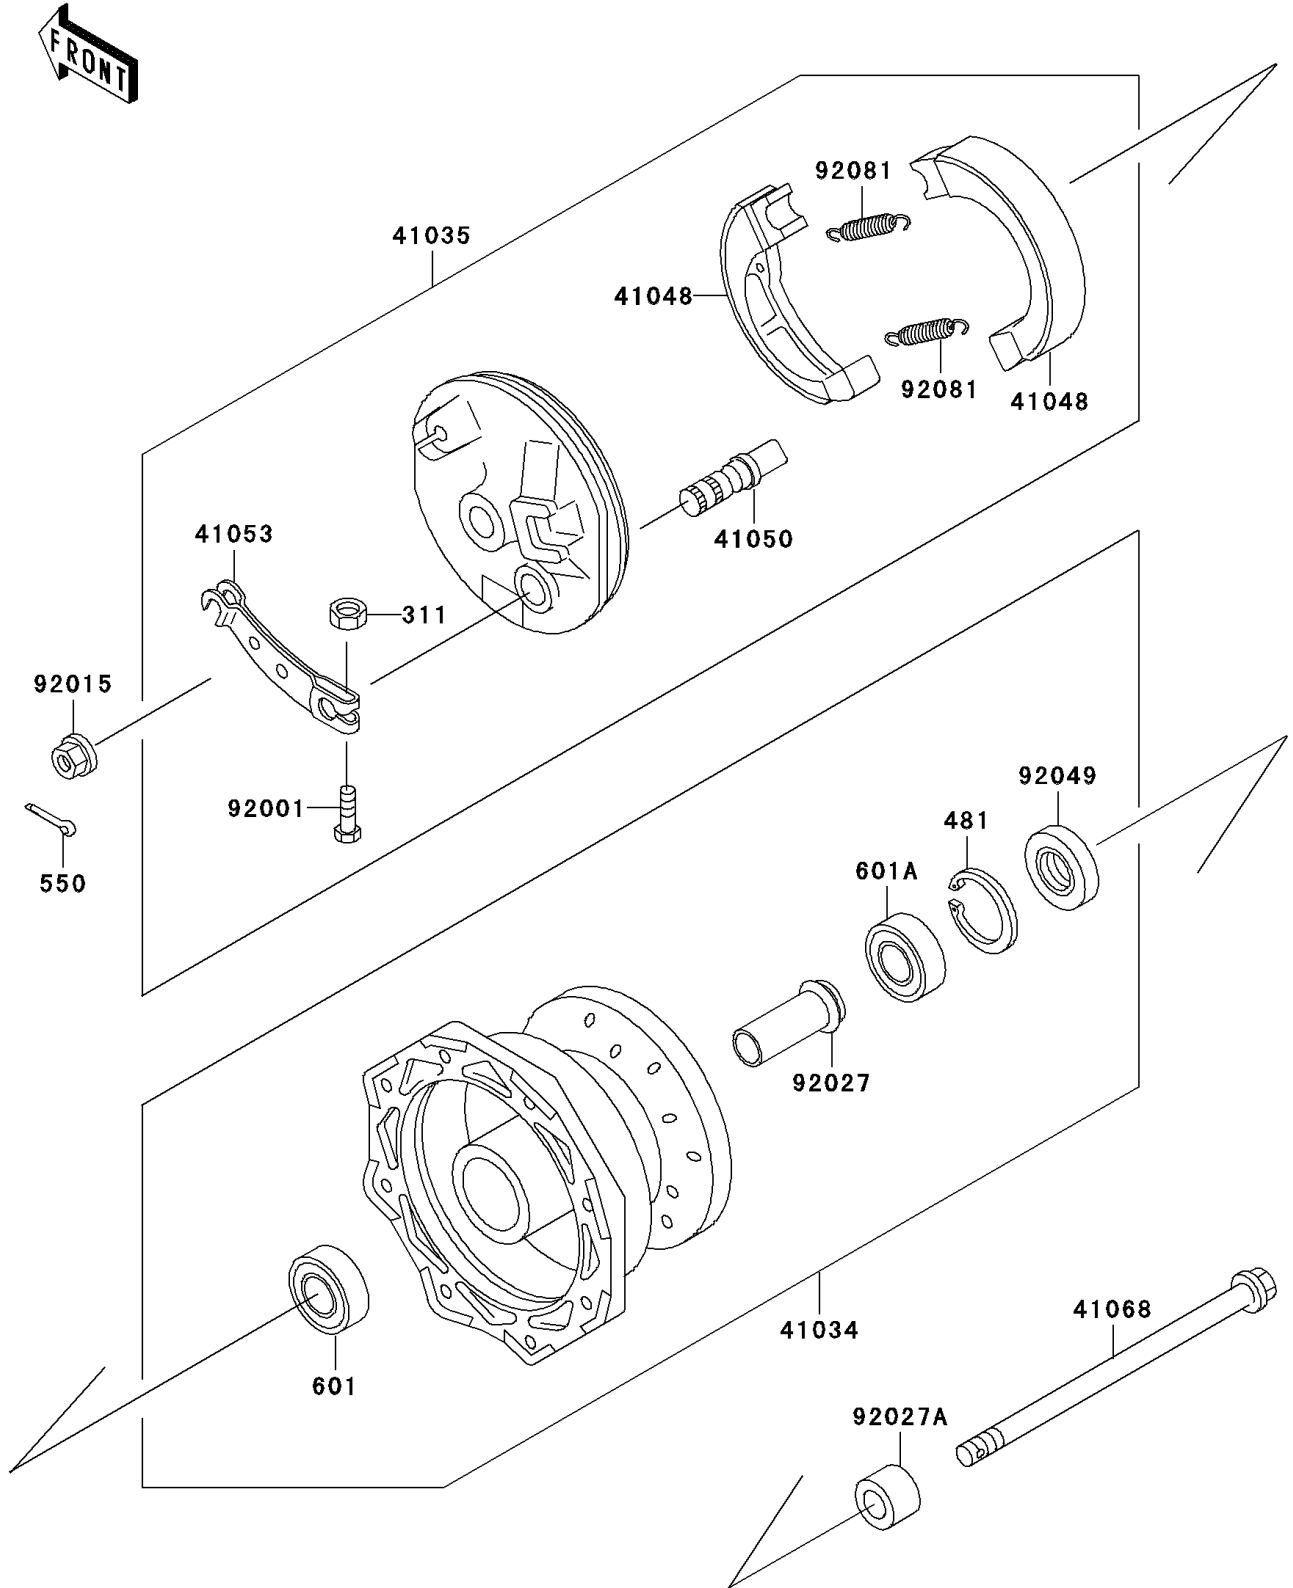

# 2002 KX60 PARTS DIAGRAM

Front Hub

F2230

## 2002 KX60 PARTS LIST

### Front Hub

ITEM NAME	PART NUMBER	QUANTITY
NUT-HEX (Ref # 311)	311G0500	1
CIRCLIP-TYPE-C,35MM (Ref # 481)	481J3500	1
PIN-COTTER,2.5X20 (Ref # 550)	550D2520	1
BEARING-BALL,#6200UUC3 (Ref # 601)	601B6200UU	1
BEARING-BALL,#6300UUC3 (Ref # 601A)	601B6300UU	1
DRUM-ASSY,FRONT BRAKE (Ref # 41034)	41034-1168	1
PANEL-ASSY-BRAKE,FR (Ref # 41035)	41035-1285	1
SHOE-BRAKE (Ref # 41048)	41048-1083	2
CAM-BRAKE (Ref # 41050)	41050-1031	1
LEVER-BRAKE CAM,FR (Ref # 41053)	41053-1027	1
AXLE,FR (Ref # 41068)	41068-1305	1
BOLT,5X25 (Ref # 92001)	92001-1695	1
NUT,FLANGED,10MM (Ref # 92015)	92015-1335	1
COLLAR,FRONT DRUM,L=54 (Ref # 92027)	92027-1470	1
COLLAR,FRONT AXLE,L=14.5 (Ref # 92027A)	92027-1472	1
SEAL-OIL,DD20357 (Ref # 92049)	92049-1095	1
SPRING,BRAKE SHOE (Ref # 92081)	92081-1564	2