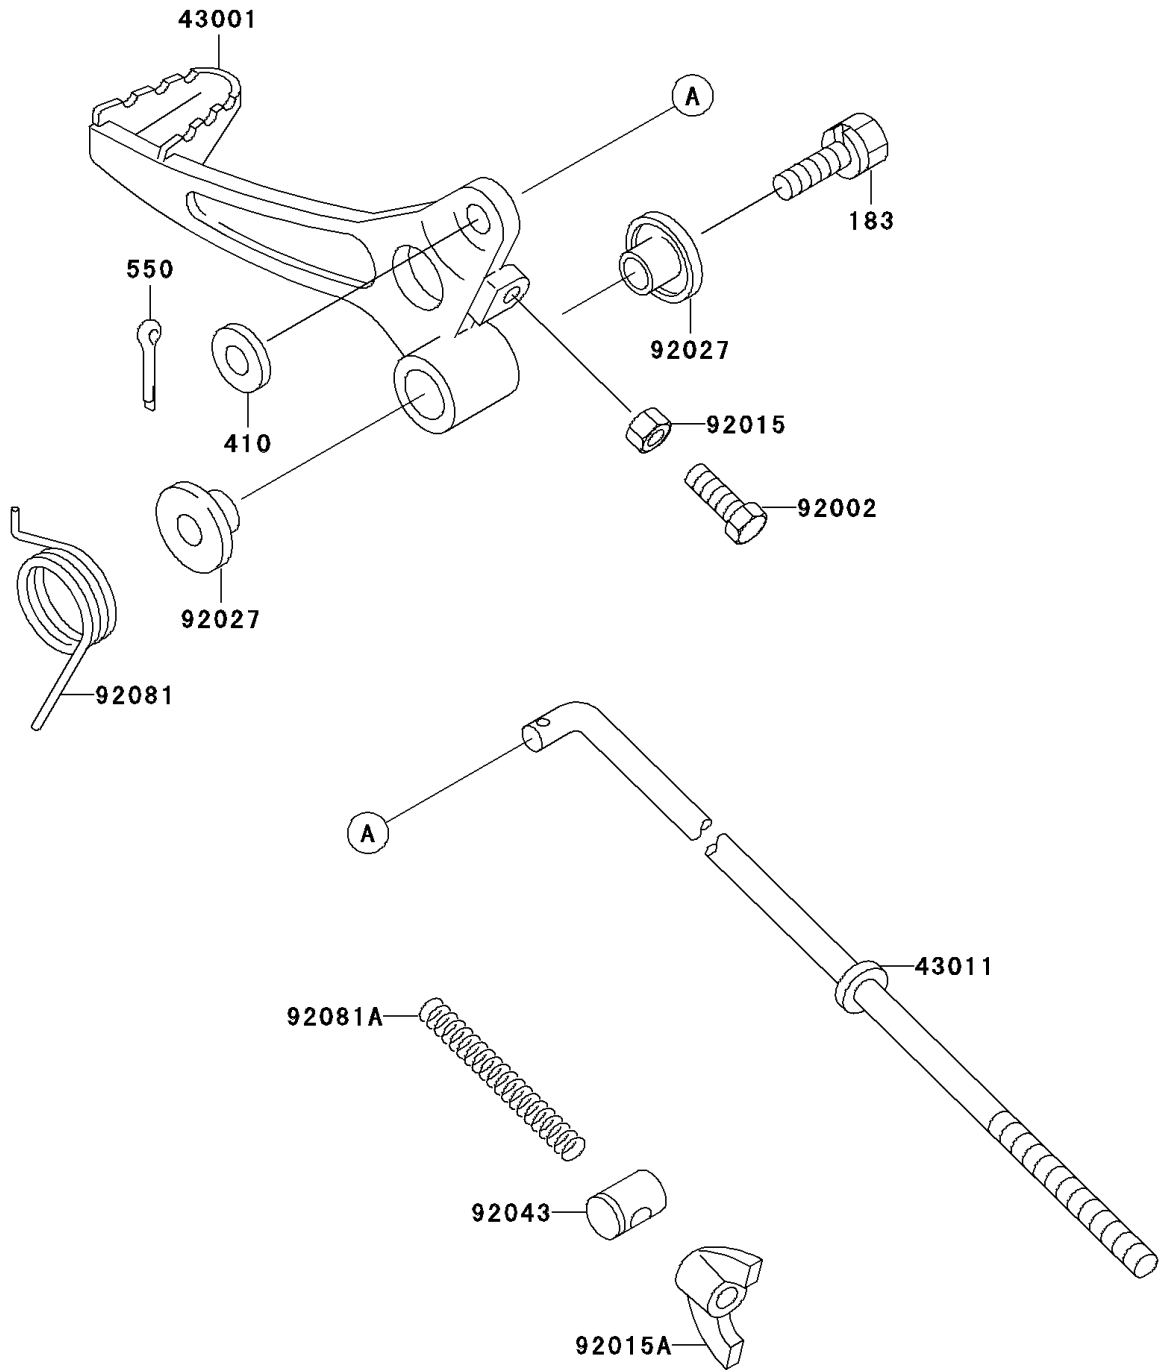

2000 KX60 PARTS DIAGRAM

Brake Pedal

F2260

2000 KX60 PARTS LIST

Brake Pedal

ITEM NAME	PART NUMBER	QUANTITY
BOLT-UPSET-WS-SMALL (Ref # 183)	183G0840	1
WASHER-PLAIN-SMALL,6MM (Ref # 410)	410B0600	1
PIN-COTTER,2.0X15 (Ref # 550)	550D2015	1
LEVER-BRAKE,PEDAL (Ref # 43001)	43001-1243	1
ROD-BRAKE (Ref # 43011)	43011-1104	1
BOLT,6X20 (Ref # 92002)	92002-1373	1
NUT,6MM (Ref # 92015)	92015-1391	1
NUT,WING,6MM (Ref # 92015A)	92015-4004	1
COLLAR,BRAKE PEDAL (Ref # 92027)	92027-1497	2
PIN,BRAKE ROD (Ref # 92043)	92043-039	1
SPRING,BRAKE PEDAL (Ref # 92081)	92081-1494	1
SPRING,BRAKE ROD (Ref # 92081A)	92081-1688	1