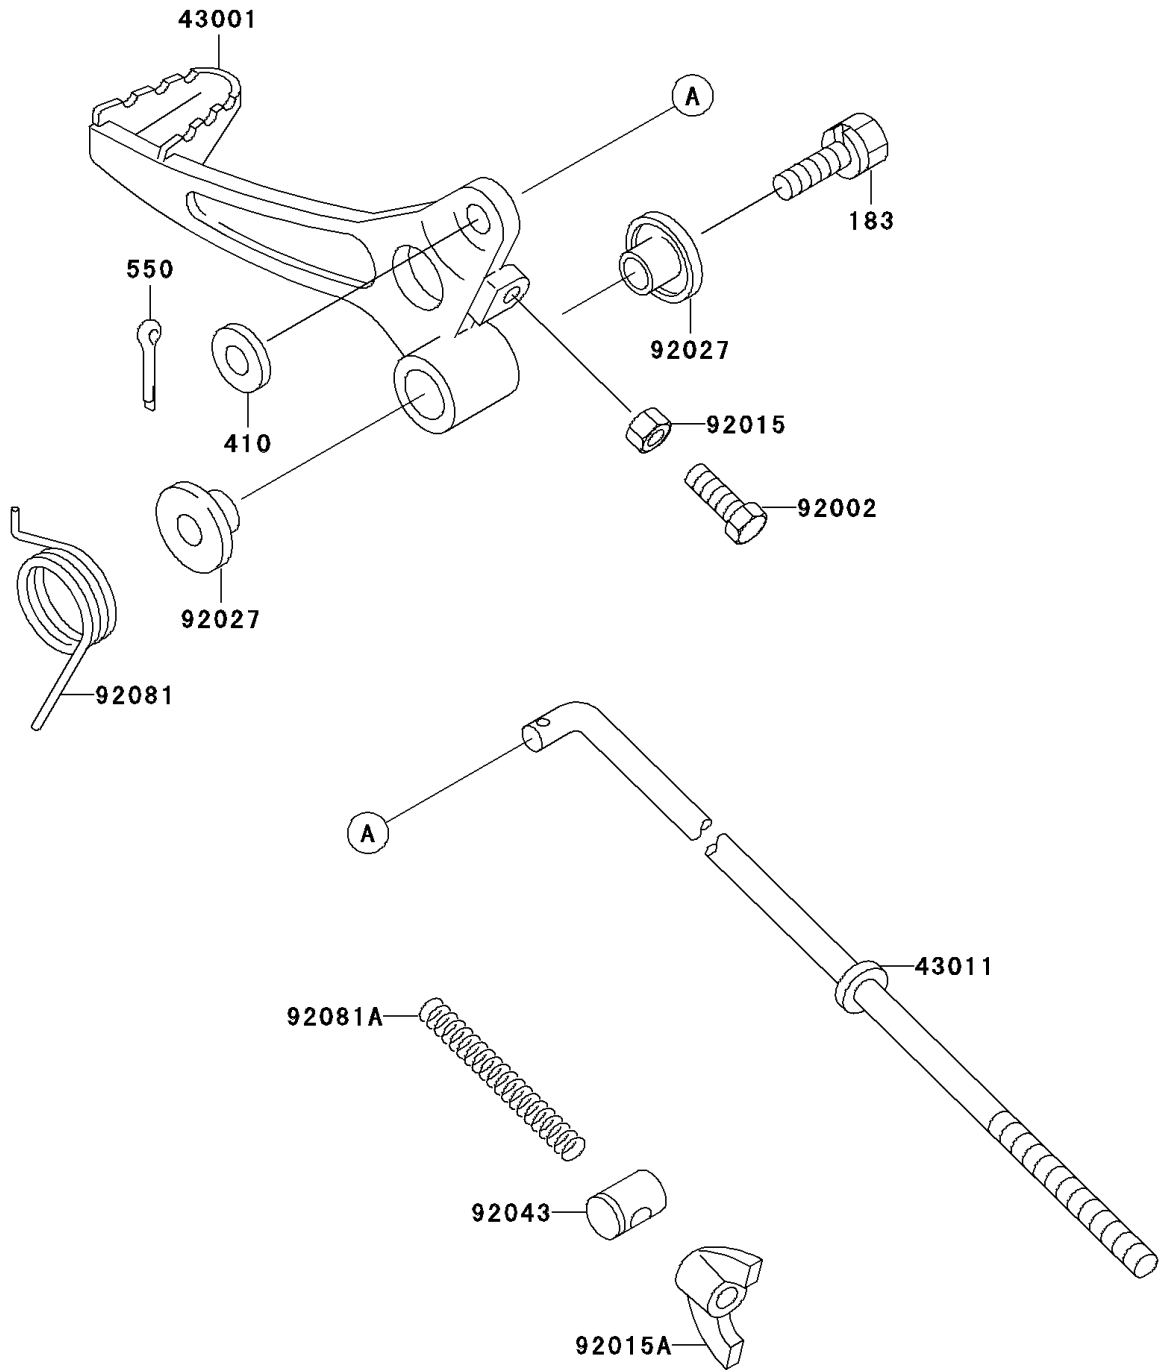

2001 KX60 PARTS DIAGRAM

Brake Pedal

F2260

2001 KX60 PARTS LIST

Brake Pedal

ITEM NAME	PART NUMBER	QUANTITY
BOLT-UPSET-WS-SMALL (Ref # 183)	183G0840	1
WASHER-PLAIN-SMALL,6MM (Ref # 410)	410B0600	1
PIN-COTTER,2.0X15 (Ref # 550)	550D2015	1
LEVER-BRAKE,PEDAL (Ref # 43001)	43001-1243	1
ROD-BRAKE (Ref # 43011)	43011-1104	1
BOLT,6X20 (Ref # 92002)	92002-1373	1
NUT,6MM (Ref # 92015)	92015-1391	1
NUT,WING,6MM (Ref # 92015A)	92015-4004	1
COLLAR,BRAKE PEDAL (Ref # 92027)	92027-1497	2
PIN,BRAKE ROD (Ref # 92043)	92043-039	1
SPRING,BRAKE PEDAL (Ref # 92081)	92081-1494	1
SPRING,BRAKE ROD (Ref # 92081A)	92081-1688	1