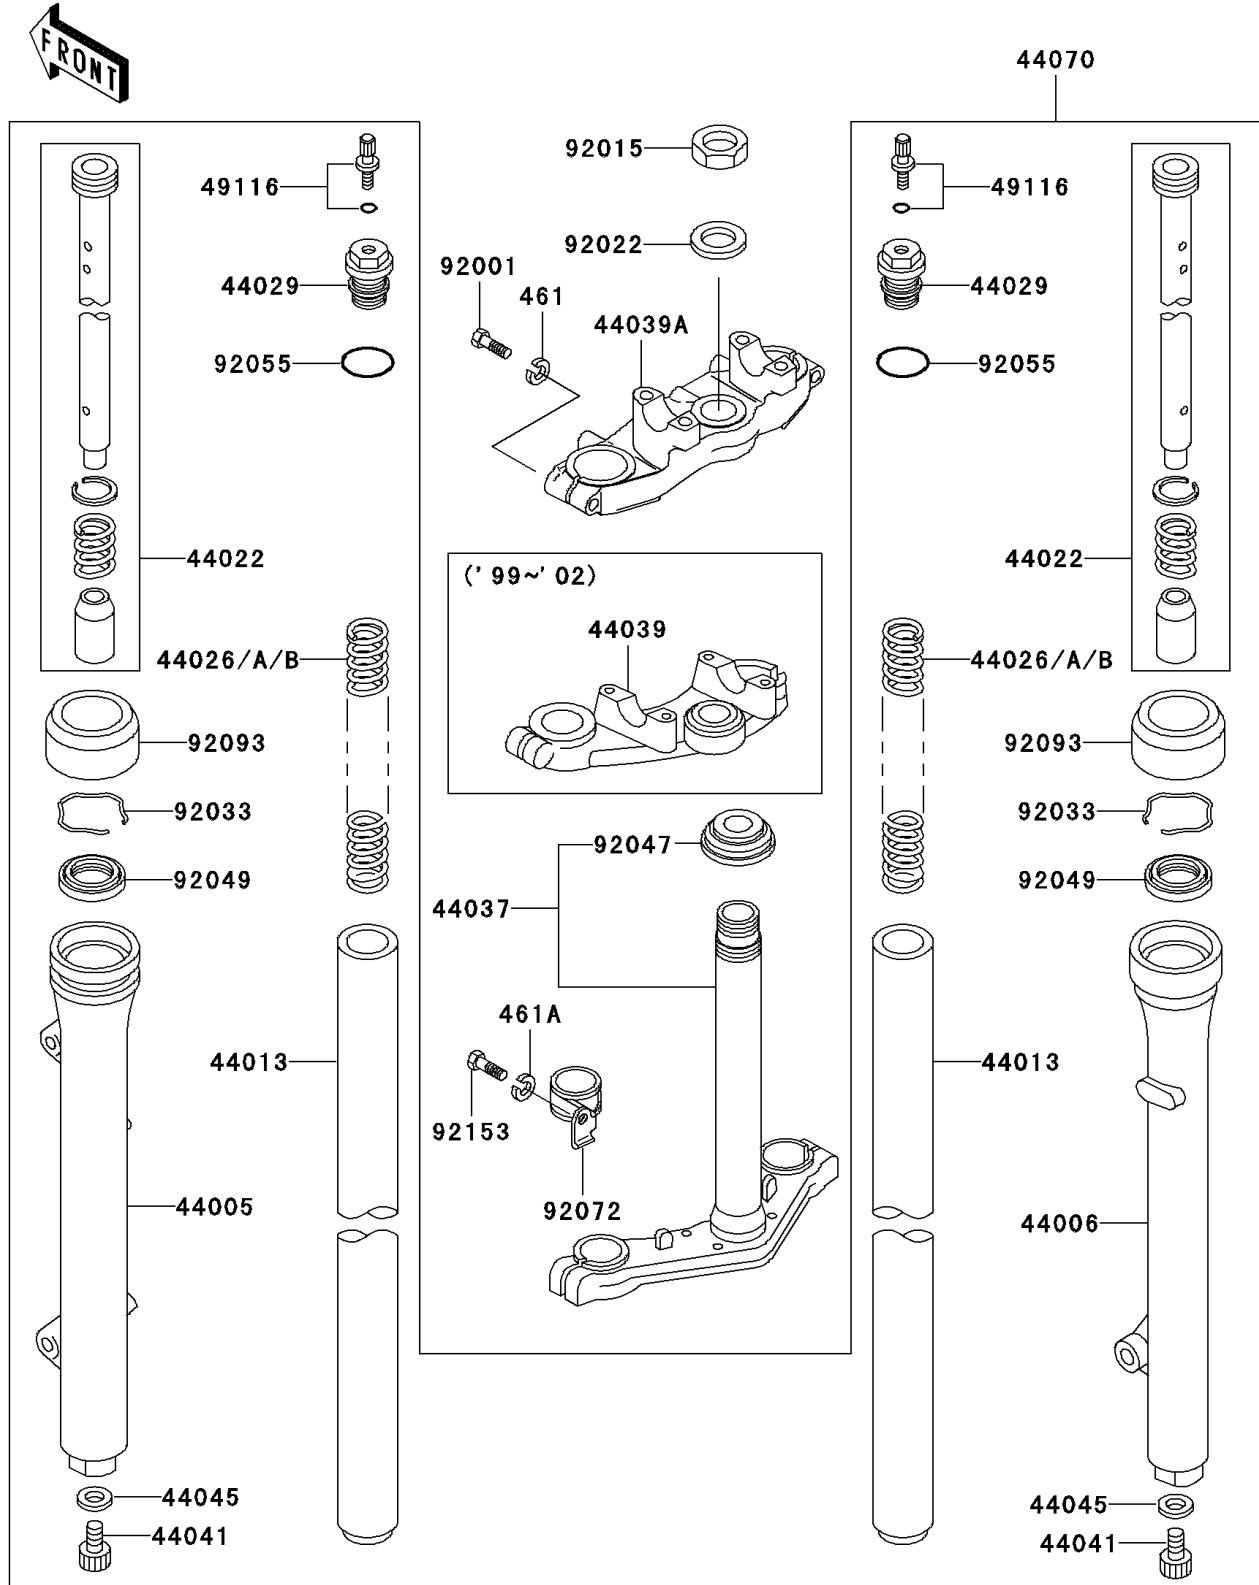

# 1999 KX60 PARTS DIAGRAM

Front Fork

F2340

# 1999 KX60 PARTS LIST

## Front Fork

ITEM NAME	PART NUMBER	QUANTITY
WASHER-SPRING,8MM (Ref # 461)	461F0800	2
WASHER-SPRING,10MM (Ref # 461A)	461F1000	2
PIPE-LEFT FORK OUTER (Ref # 44005)	44005-1101	1
PIPE-RIGHT FORK OUTER (Ref # 44006)	44006-1101	1
PIPE-FORK INNER (Ref # 44013)	44013-1098	2
CYLINDER-FORK (Ref # 44022)	44022-1085	2
SPRING-FRONT FORK,K=0.25 (Ref # 44026)	44026-1156	2
SPRING-FRONT FORK,K=0.23 (Ref # 44026A)	44026-1174	2
SPRING-FRONT FORK,K=0.27 (Ref # 44026B)	44026-1175	2
SEAT-FORK SPRING (Ref # 44029)	44029-1101	2
HOLDER-FORK UNDER (Ref # 44037)	44037-1227	1
HOLDER-FORK UPPER (Ref # 44039)	44039-1167	1
BOLT,FORK CYLINDER (Ref # 44041)	44041-078	2
GASKET,FORK CYLINDER BOLT (Ref # 44045)	44045-051	2
DAMPER-ASSY,FORK (Ref # 44070)	44070-5007	1
VALVE-ASSY,AIR (Ref # 49116)	49116-1054	2
BOLT,8X35 (Ref # 92001)	92001-1643	2
NUT,STEERING STEM,22MM (Ref # 92015)	92015-1653	1
WASHER,STEERING STEM (Ref # 92022)	92022-1873	1
RING-SNAP (Ref # 92033)	92033-1062	2
RACE,STEERING STEM BEARING (Ref # 92047)	92047-013	1
SEAL-OIL,FORK OUTER TUBE (Ref # 92049)	92049-1069	2
RING-O,FORK SPRING SEAT (Ref # 92055)	92055-1142	2
BAND,CABLE (Ref # 92072)	92072-1089	1
DUST SHIELD,FORK (Ref # 92093)	92093-1054	2
BOLT,10X35 (Ref # 92153)	92153-1199	2