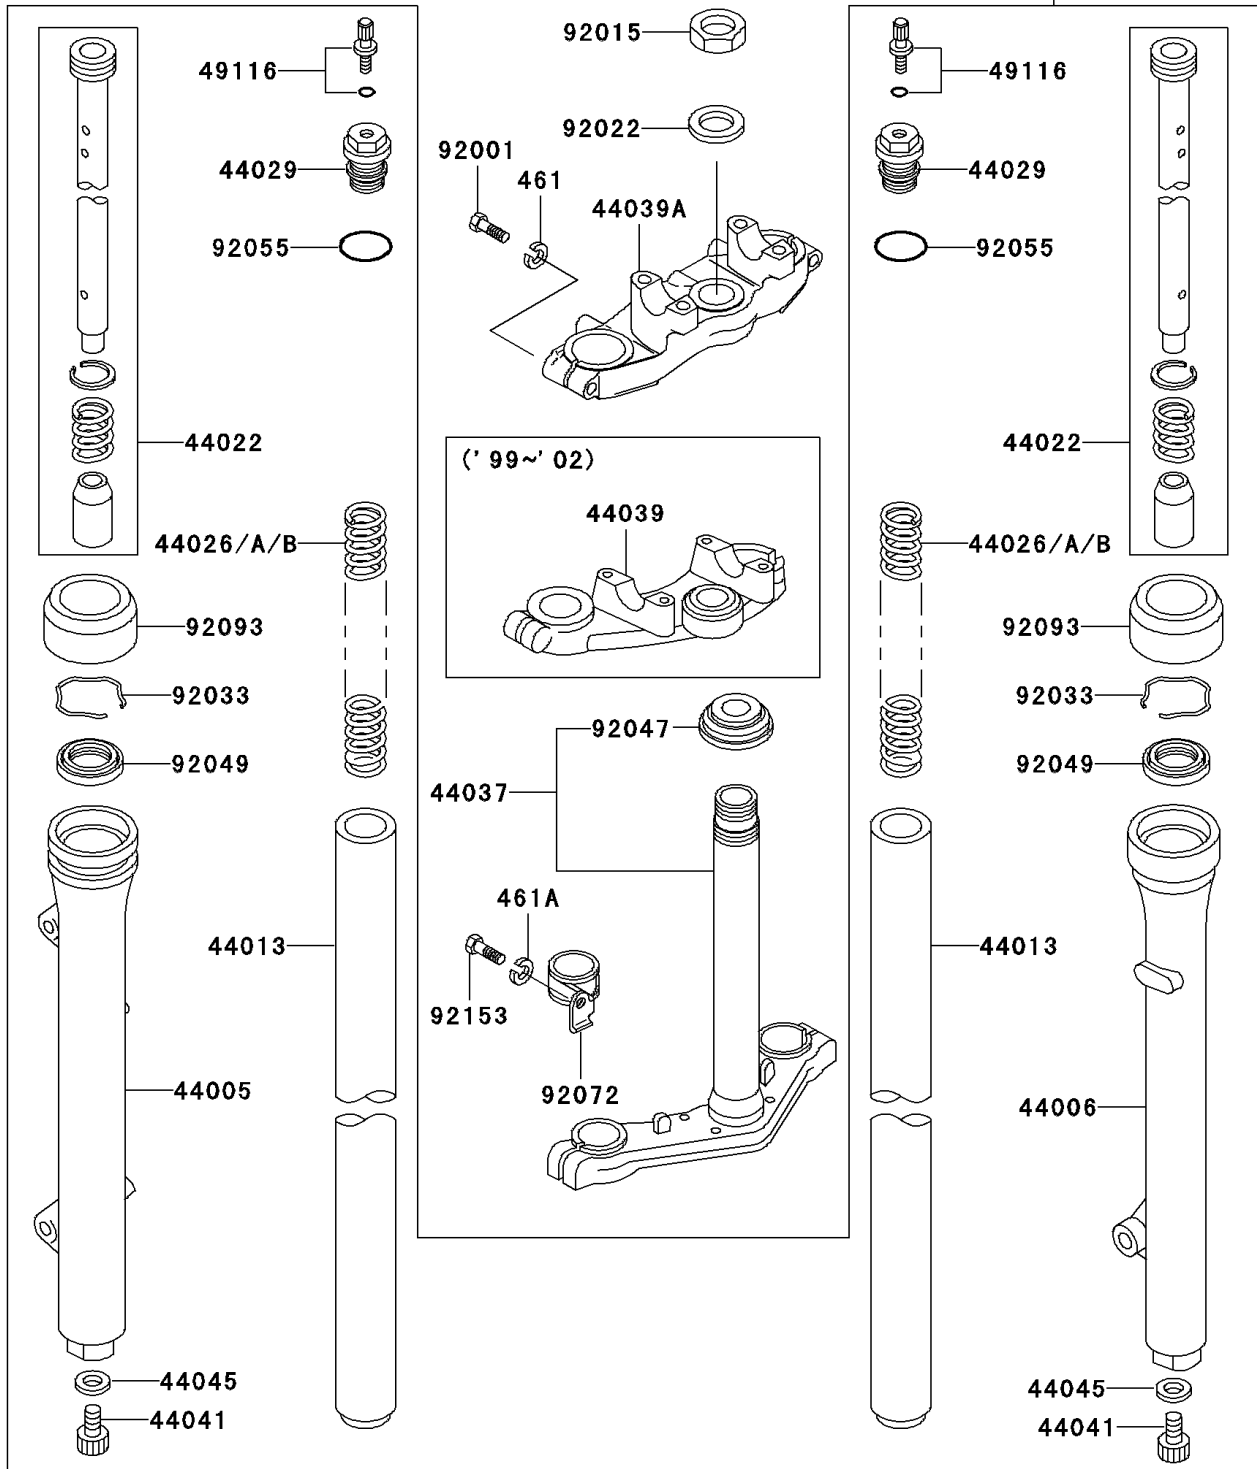

2000 KX60 PARTS DIAGRAM

Front Fork

F2340

2000 KX60 PARTS LIST

Front Fork

| ITEM NAME | PART NUMBER | QUANTITY |
|--|-------------|----------|
| WASHER-SPRING,8MM (Ref # 461) | 461F0800 | 2 |
| WASHER-SPRING,10MM (Ref # 461A) | 461F1000 | 2 |
| PIPE-LEFT FORK OUTER (Ref # 44005) | 44005-1101 | 1 |
| PIPE-RIGHT FORK OUTER (Ref # 44006) | 44006-1101 | 1 |
| PIPE-FORK INNER (Ref # 44013) | 44013-1098 | 2 |
| CYLINDER-FORK (Ref # 44022) | 44022-1085 | 2 |
| SPRING-FRONT FORK,K=0.25 (Ref # 44026) | 44026-1156 | 2 |
| SPRING-FRONT FORK,K=0.23 (Ref # 44026A) | 44026-1174 | 2 |
| SPRING-FRONT FORK,K=0.27 (Ref # 44026B) | 44026-1175 | 2 |
| SEAT-FORK SPRING (Ref # 44029) | 44029-1101 | 2 |
| HOLDER-FORK UNDER (Ref # 44037) | 44037-1227 | 1 |
| HOLDER-FORK UPPER (Ref # 44039) | 44039-1167 | 1 |
| BOLT,FORK CYLINDER (Ref # 44041) | 44041-078 | 2 |
| GASKET,FORK CYLINDER BOLT (Ref # 44045) | 44045-051 | 2 |
| DAMPER-ASSY,FORK (Ref # 44070) | 44070-5007 | 1 |
| VALVE-ASSY,AIR (Ref # 49116) | 49116-1054 | 2 |
| BOLT,8X35 (Ref # 92001) | 92001-1643 | 2 |
| NUT,STEERING STEM,22MM (Ref # 92015) | 92015-1653 | 1 |
| WASHER,STEERING STEM (Ref # 92022) | 92022-1873 | 1 |
| RING-SNAP (Ref # 92033) | 92033-1062 | 2 |
| RACE,STEERING STEM BEARING (Ref # 92047) | 92047-013 | 1 |
| SEAL-OIL,FORK OUTER TUBE (Ref # 92049) | 92049-1069 | 2 |
| RING-O,FORK SPRING SEAT (Ref # 92055) | 92055-1142 | 2 |
| BAND,CABLE (Ref # 92072) | 92072-1089 | 1 |
| DUST SHIELD,FORK (Ref # 92093) | 92093-1054 | 2 |
| BOLT,10X35 (Ref # 92153) | 92153-1199 | 2 |