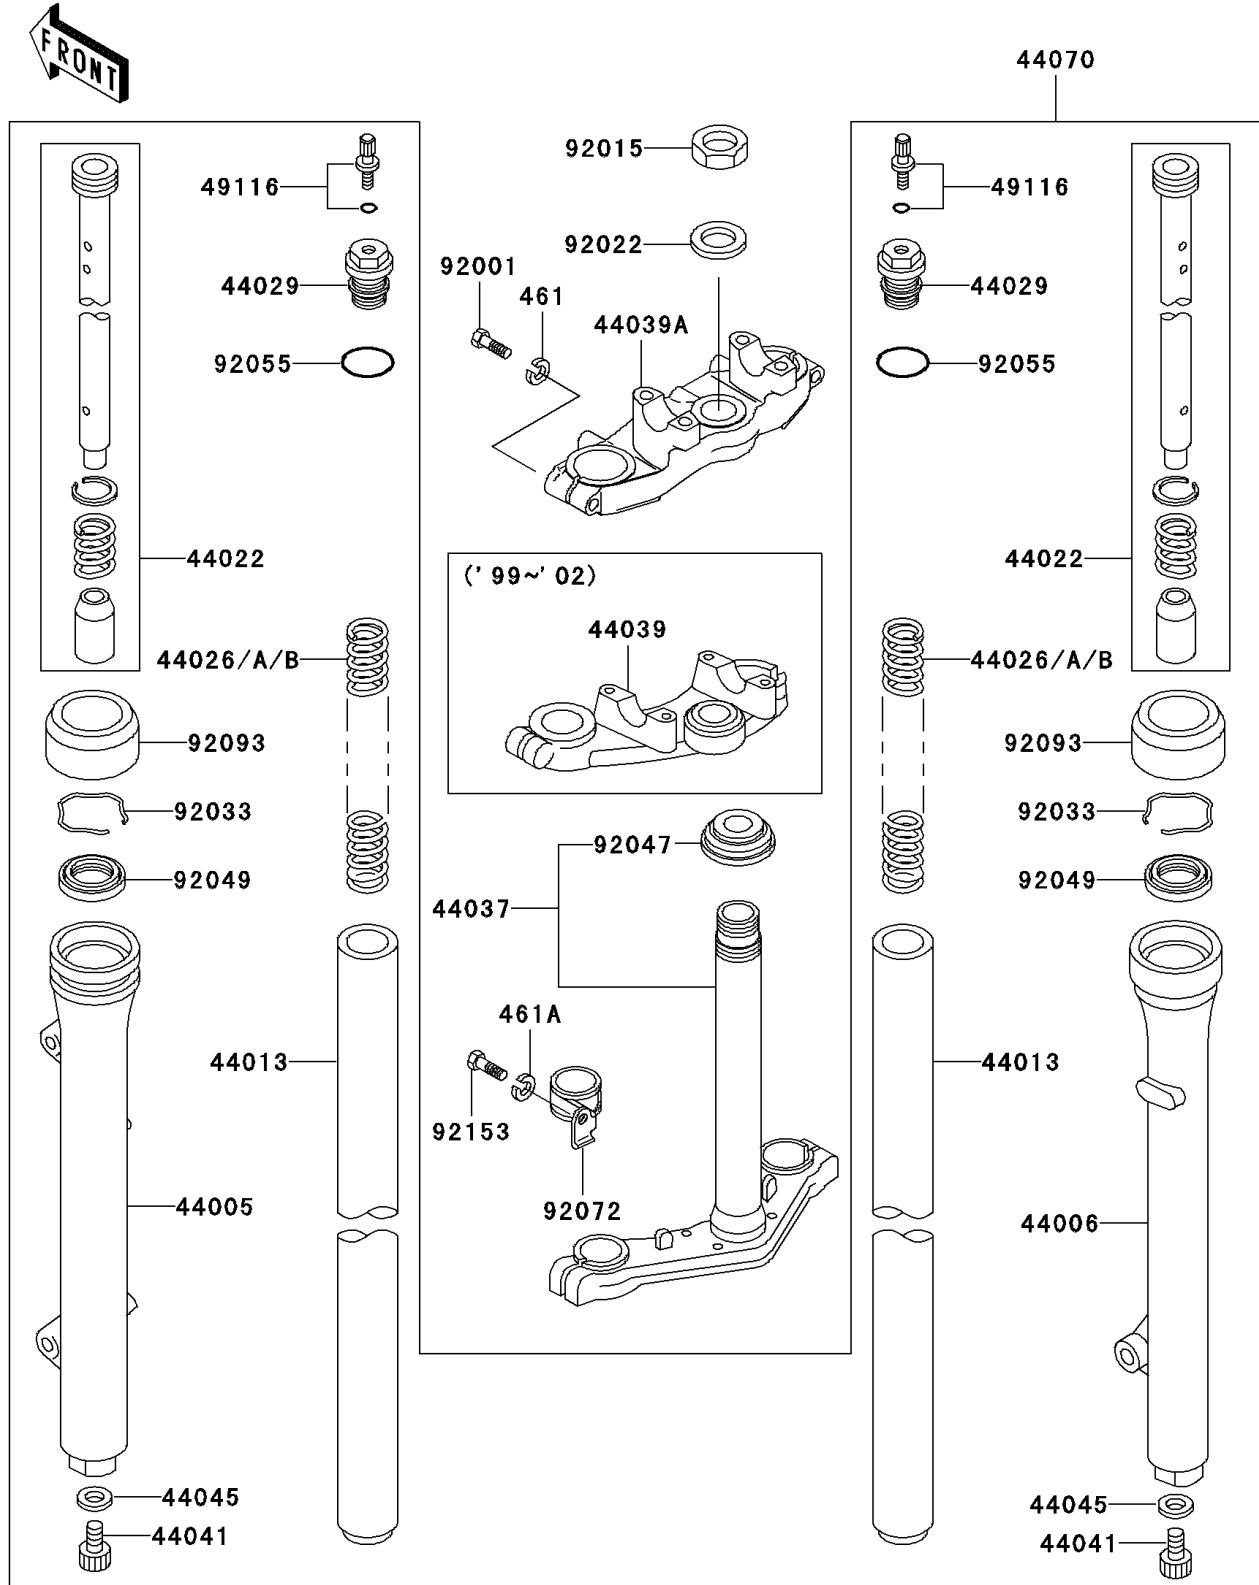

2001 KX60 PARTS DIAGRAM

Front Fork

F2340

2001 KX60 PARTS LIST

Front Fork

ITEM NAME	PART NUMBER	QUANTITY
WASHER-SPRING,8MM (Ref # 461)	461F0800	2
WASHER-SPRING,10MM (Ref # 461A)	461F1000	2
PIPE-LEFT FORK OUTER (Ref # 44005)	44005-1101	1
PIPE-RIGHT FORK OUTER (Ref # 44006)	44006-1101	1
PIPE-FORK INNER (Ref # 44013)	44013-1098	2
CYLINDER-FORK (Ref # 44022)	44022-1085	2
SPRING-FRONT FORK,K=0.25 (Ref # 44026)	44026-1156	2
SPRING-FRONT FORK,K=0.23 (Ref # 44026A)	44026-1174	2
SPRING-FRONT FORK,K=0.27 (Ref # 44026B)	44026-1175	2
SEAT-FORK SPRING (Ref # 44029)	44029-1101	2
HOLDER-FORK UNDER (Ref # 44037)	44037-1227	1
HOLDER-FORK UPPER (Ref # 44039)	44039-1167	1
BOLT,FORK CYLINDER (Ref # 44041)	44041-078	2
GASKET,FORK CYLINDER BOLT (Ref # 44045)	44045-051	2
DAMPER-ASSY,FORK (Ref # 44070)	44070-5007	1
VALVE-ASSY,AIR (Ref # 49116)	49116-1054	2
BOLT,8X35 (Ref # 92001)	92001-1643	2
NUT,STEERING STEM,22MM (Ref # 92015)	92015-1653	1
WASHER,STEERING STEM (Ref # 92022)	92022-1873	1
RING-SNAP (Ref # 92033)	92033-1062	2
RACE,STEERING STEM BEARING (Ref # 92047)	92047-013	1
SEAL-OIL,FORK OUTER TUBE (Ref # 92049)	92049-1069	2
RING-O,FORK SPRING SEAT (Ref # 92055)	92055-1142	2
BAND,CABLE (Ref # 92072)	92072-1089	1
DUST SHIELD,FORK (Ref # 92093)	92093-1054	2
BOLT,10X35 (Ref # 92153)	92153-1199	2