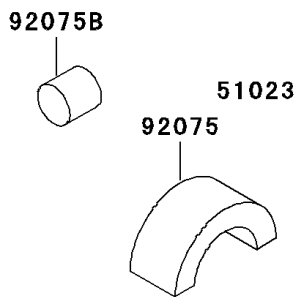

# 1999 KX60 PARTS DIAGRAM

Fuel Tank

F2410

WD

WD

WD

WD

## 1999 KX60 PARTS LIST

### Fuel Tank

ITEM NAME	PART NUMBER	QUANTITY
BOLT-UPSET-WSP (Ref # 187)	187B0616	2
GASKET,FUEL TANK CAP (Ref # 11009)	11009-1452	1
TAP-ASSY,FUEL (Ref # 51023)	51023-1115	1
TUBE-ASSY (Ref # 51044)	51044-1185	1
CAP-TANK,FUEL (Ref # 51049)	51049-1006	1
TANK-COMP-FUEL,L.GREEN (Ref # 51081)	51081-5069-6W	1
BOLT,W/WASHER,6X12 (Ref # 92001)	92001-1516	1
SCREW,3X8 (Ref # 92009)	92009-1386	2
WASHER,10X22X3.2 (Ref # 92022)	92022-176	1
COLLAR,L=4.7 (Ref # 92027)	92027-122	1
RING-O,FUEL TAP LEVER (Ref # 92055)	92055-1299	1
RING-O,FUEL TAP PACKING (Ref # 92055A)	92055-1300	1
BAND,FUEL TANK (Ref # 92072)	92072-1056	1
DAMPER,FUEL TANK (Ref # 92075)	92075-1382	1
DAMPER,FUEL TANK,FR (Ref # 92075A)	92075-1404	1
DAMPER (Ref # 92075B)	92075-243	2