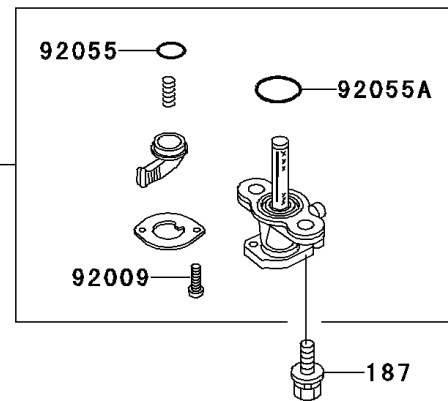

# 1999 KX60 PARTS DIAGRAM

Fuel Tank

F2410

WD

WD

WD

WD

## 1999 KX60 PARTS LIST

### Fuel Tank

ITEM NAME	PART NUMBER	QUANTITY
BOLT-UPSET-WSP (Ref # 187)	187B0616	2
GASKET,FUEL TANK CAP (Ref # 11009)	11009-1452	1
TAP-ASSY,FUEL (Ref # 51023)	51023-1115	1
TUBE-ASSY (Ref # 51044)	51044-1185	1
CAP-TANK,FUEL (Ref # 51049)	51049-1006	1
TANK-COMP-FUEL,L.GREEN (Ref # 51081)	51081-5069-6W	1
BOLT,W/WASHER,6X12 (Ref # 92001)	92001-1516	1
SCREW,3X8 (Ref # 92009)	92009-1386	2
WASHER,10X22X3.2 (Ref # 92022)	92022-176	1
COLLAR,L=4.7 (Ref # 92027)	92027-122	1
RING-O,FUEL TAP LEVER (Ref # 92055)	92055-1299	1
RING-O,FUEL TAP PACKING (Ref # 92055A)	92055-1300	1
BAND,FUEL TANK (Ref # 92072)	92072-1056	1
DAMPER,FUEL TANK (Ref # 92075)	92075-1382	1
DAMPER,FUEL TANK,FR (Ref # 92075A)	92075-1404	1
DAMPER (Ref # 92075B)	92075-243	2