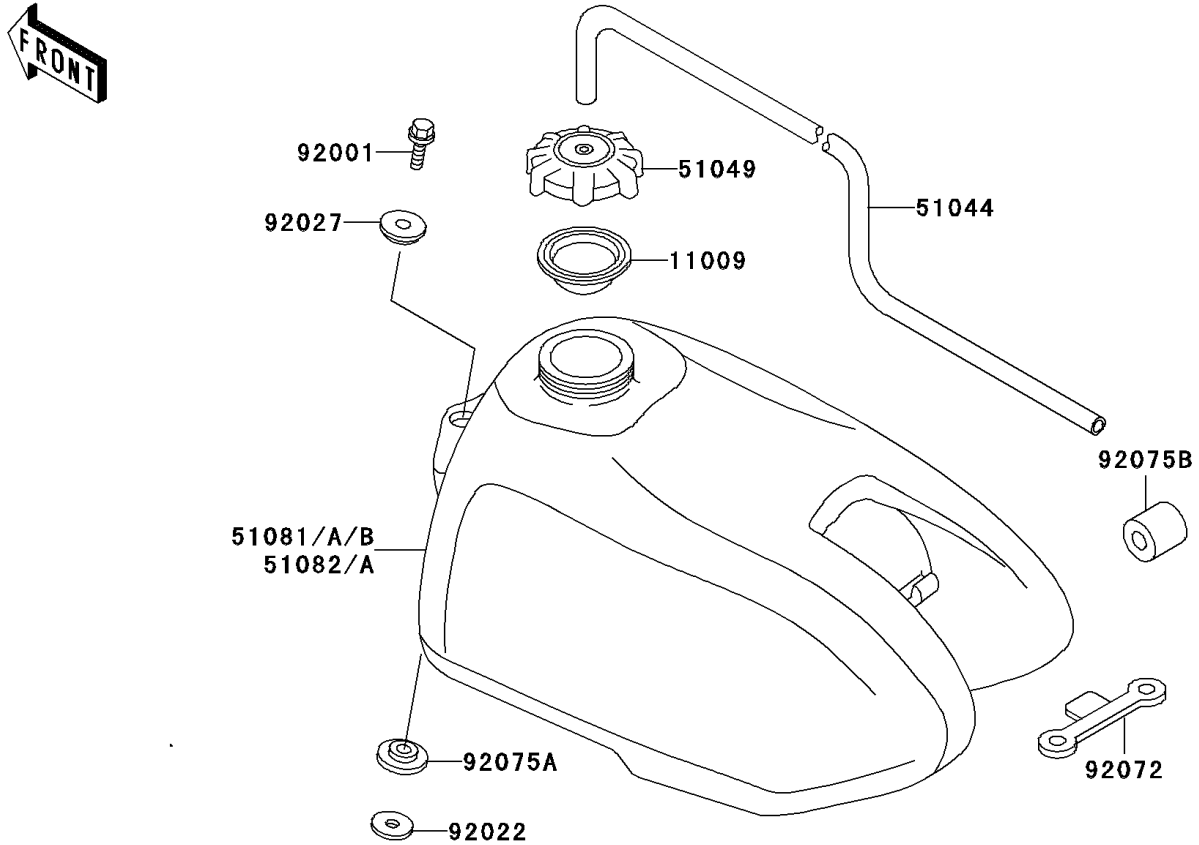

# 1999 KX60 PARTS DIAGRAM

Fuel Tank

F2410

WD

WD

WD

WD

## 1999 KX60 PARTS LIST

### Fuel Tank

ITEM NAME	PART NUMBER	QUANTITY
BOLT-UPSET-WSP (Ref # 187)	187B0616	2
GASKET,FUEL TANK CAP (Ref # 11009)	11009-1452	1
TAP-ASSY,FUEL (Ref # 51023)	51023-1115	1
TUBE-ASSY (Ref # 51044)	51044-1185	1
CAP-TANK,FUEL (Ref # 51049)	51049-1006	1
TANK-COMP-FUEL,L.GREEN (Ref # 51081)	51081-5069-6W	1
BOLT,W/WASHER,6X12 (Ref # 92001)	92001-1516	1
SCREW,3X8 (Ref # 92009)	92009-1386	2
WASHER,10X22X3.2 (Ref # 92022)	92022-176	1
COLLAR,L=4.7 (Ref # 92027)	92027-122	1
RING-O,FUEL TAP LEVER (Ref # 92055)	92055-1299	1
RING-O,FUEL TAP PACKING (Ref # 92055A)	92055-1300	1
BAND,FUEL TANK (Ref # 92072)	92072-1056	1
DAMPER,FUEL TANK (Ref # 92075)	92075-1382	1
DAMPER,FUEL TANK,FR (Ref # 92075A)	92075-1404	1
DAMPER (Ref # 92075B)	92075-243	2