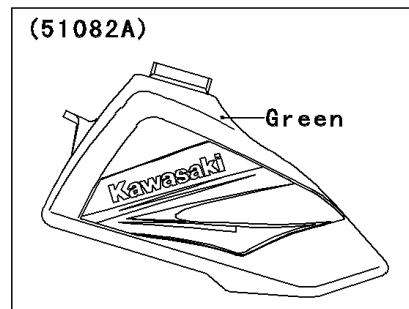

# 1999 KX60 PARTS DIAGRAM

Fuel Tank

F2410

WD

WD

WD

WD

### Fuel Tank

ITEM NAME	PART NUMBER	QUANTITY
BOLT-UPSET-WSP (Ref # 187)	187B0616	2
GASKET,FUEL TANK CAP (Ref # 11009)	11009-1452	1
TAP-ASSY,FUEL (Ref # 51023)	51023-1115	1
TUBE-ASSY (Ref # 51044)	51044-1185	1
CAP-TANK,FUEL (Ref # 51049)	51049-1006	1
TANK-COMP-FUEL,L.GREEN (Ref # 51081)	51081-5069-6W	1
BOLT,W/WASHER,6X12 (Ref # 92001)	92001-1516	1
SCREW,3X8 (Ref # 92009)	92009-1386	2
WASHER,10X22X3.2 (Ref # 92022)	92022-176	1
COLLAR,L=4.7 (Ref # 92027)	92027-122	1
RING-O,FUEL TAP LEVER (Ref # 92055)	92055-1299	1
RING-O,FUEL TAP PACKING (Ref # 92055A)	92055-1300	1
BAND,FUEL TANK (Ref # 92072)	92072-1056	1
DAMPER,FUEL TANK (Ref # 92075)	92075-1382	1
DAMPER,FUEL TANK,FR (Ref # 92075A)	92075-1404	1
DAMPER (Ref # 92075B)	92075-243	2