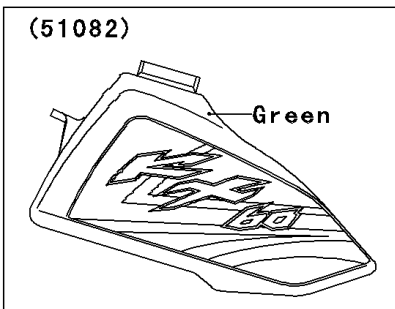

# 1999 KX60 PARTS DIAGRAM

Fuel Tank

F2410

WD

WD

WD

WD

### Fuel Tank

ITEM NAME	PART NUMBER	QUANTITY
BOLT-UPSET-WSP (Ref # 187)	187B0616	2
GASKET,FUEL TANK CAP (Ref # 11009)	11009-1452	1
TAP-ASSY,FUEL (Ref # 51023)	51023-1115	1
TUBE-ASSY (Ref # 51044)	51044-1185	1
CAP-TANK,FUEL (Ref # 51049)	51049-1006	1
TANK-COMP-FUEL,L.GREEN (Ref # 51081)	51081-5069-6W	1
BOLT,W/WASHER,6X12 (Ref # 92001)	92001-1516	1
SCREW,3X8 (Ref # 92009)	92009-1386	2
WASHER,10X22X3.2 (Ref # 92022)	92022-176	1
COLLAR,L=4.7 (Ref # 92027)	92027-122	1
RING-O,FUEL TAP LEVER (Ref # 92055)	92055-1299	1
RING-O,FUEL TAP PACKING (Ref # 92055A)	92055-1300	1
BAND,FUEL TANK (Ref # 92072)	92072-1056	1
DAMPER,FUEL TANK (Ref # 92075)	92075-1382	1
DAMPER,FUEL TANK,FR (Ref # 92075A)	92075-1404	1
DAMPER (Ref # 92075B)	92075-243	2