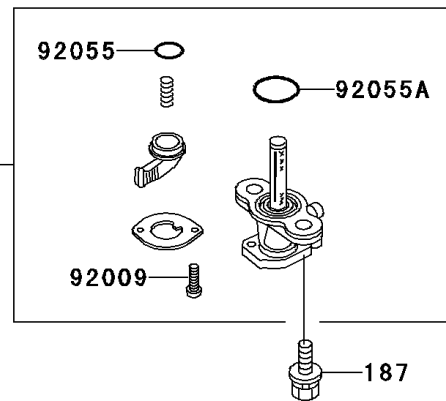

2000 KX60 PARTS DIAGRAM

Fuel Tank

F2410

WD

WD

WD

WD

2000 KX60 PARTS LIST

Fuel Tank

ITEM NAME	PART NUMBER	QUANTITY
BOLT-UPSET-WSP (Ref # 187)	187B0616	2
GASKET,FUEL TANK CAP (Ref # 11009)	11009-1452	1
TAP-ASSY,FUEL (Ref # 51023)	51023-1115	1
TUBE-ASSY (Ref # 51044)	51044-1185	1
CAP-TANK,FUEL (Ref # 51049)	51049-1006	1
TANK-COMP-FUEL,L.GREEN (Ref # 51081A)	51081-5197-6W	1
BOLT,W/WASHER,6X12 (Ref # 92001)	92001-1516	1
SCREW,3X8 (Ref # 92009)	92009-1386	2
WASHER,10X22X3.2 (Ref # 92022)	92022-176	1
COLLAR,L=4.7 (Ref # 92027)	92027-122	1
RING-O,FUEL TAP LEVER (Ref # 92055)	92055-1299	1
RING-O,FUEL TAP PACKING (Ref # 92055A)	92055-1300	1
BAND,FUEL TANK (Ref # 92072)	92072-1056	1
DAMPER,FUEL TANK (Ref # 92075)	92075-1382	1
DAMPER,FUEL TANK,FR (Ref # 92075A)	92075-1404	1
DAMPER (Ref # 92075B)	92075-243	2