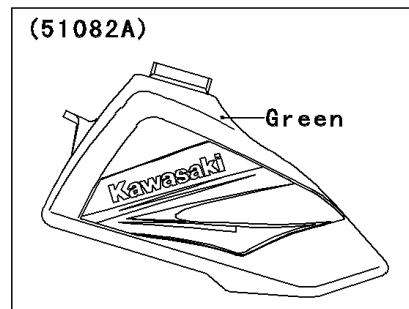

2000 KX60 PARTS DIAGRAM

Fuel Tank

F2410

WD

WD

WD

WD

2000 KX60 PARTS LIST

Fuel Tank

ITEM NAME	PART NUMBER	QUANTITY
BOLT-UPSET-WSP (Ref # 187)	187B0616	2
GASKET,FUEL TANK CAP (Ref # 11009)	11009-1452	1
TAP-ASSY,FUEL (Ref # 51023)	51023-1115	1
TUBE-ASSY (Ref # 51044)	51044-1185	1
CAP-TANK,FUEL (Ref # 51049)	51049-1006	1
TANK-COMP-FUEL,L.GREEN (Ref # 51081A)	51081-5197-6W	1
BOLT,W/WASHER,6X12 (Ref # 92001)	92001-1516	1
SCREW,3X8 (Ref # 92009)	92009-1386	2
WASHER,10X22X3.2 (Ref # 92022)	92022-176	1
COLLAR,L=4.7 (Ref # 92027)	92027-122	1
RING-O,FUEL TAP LEVER (Ref # 92055)	92055-1299	1
RING-O,FUEL TAP PACKING (Ref # 92055A)	92055-1300	1
BAND,FUEL TANK (Ref # 92072)	92072-1056	1
DAMPER,FUEL TANK (Ref # 92075)	92075-1382	1
DAMPER,FUEL TANK,FR (Ref # 92075A)	92075-1404	1
DAMPER (Ref # 92075B)	92075-243	2