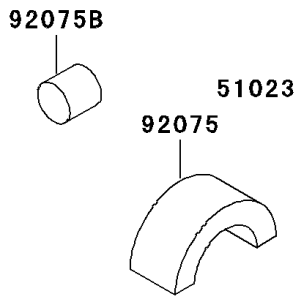

2000 KX60 PARTS DIAGRAM

Fuel Tank

F2410

WD

WD

WD

WD

2000 KX60 PARTS LIST

Fuel Tank

ITEM NAME	PART NUMBER	QUANTITY
BOLT-UPSET-WSP (Ref # 187)	187B0616	2
GASKET,FUEL TANK CAP (Ref # 11009)	11009-1452	1
TAP-ASSY,FUEL (Ref # 51023)	51023-1115	1
TUBE-ASSY (Ref # 51044)	51044-1185	1
CAP-TANK,FUEL (Ref # 51049)	51049-1006	1
TANK-COMP-FUEL,L.GREEN (Ref # 51081A)	51081-5197-6W	1
BOLT,W/WASHER,6X12 (Ref # 92001)	92001-1516	1
SCREW,3X8 (Ref # 92009)	92009-1386	2
WASHER,10X22X3.2 (Ref # 92022)	92022-176	1
COLLAR,L=4.7 (Ref # 92027)	92027-122	1
RING-O,FUEL TAP LEVER (Ref # 92055)	92055-1299	1
RING-O,FUEL TAP PACKING (Ref # 92055A)	92055-1300	1
BAND,FUEL TANK (Ref # 92072)	92072-1056	1
DAMPER,FUEL TANK (Ref # 92075)	92075-1382	1
DAMPER,FUEL TANK,FR (Ref # 92075A)	92075-1404	1
DAMPER (Ref # 92075B)	92075-243	2