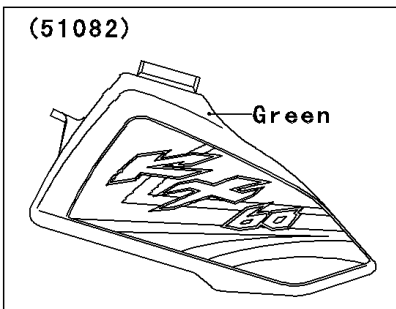

2000 KX60 PARTS DIAGRAM

Fuel Tank

F2410

WD

WD

WD

WD

2000 KX60 PARTS LIST

Fuel Tank

ITEM NAME	PART NUMBER	QUANTITY
BOLT-UPSET-WSP (Ref # 187)	187B0616	2
GASKET,FUEL TANK CAP (Ref # 11009)	11009-1452	1
TAP-ASSY,FUEL (Ref # 51023)	51023-1115	1
TUBE-ASSY (Ref # 51044)	51044-1185	1
CAP-TANK,FUEL (Ref # 51049)	51049-1006	1
TANK-COMP-FUEL,L.GREEN (Ref # 51081A)	51081-5197-6W	1
BOLT,W/WASHER,6X12 (Ref # 92001)	92001-1516	1
SCREW,3X8 (Ref # 92009)	92009-1386	2
WASHER,10X22X3.2 (Ref # 92022)	92022-176	1
COLLAR,L=4.7 (Ref # 92027)	92027-122	1
RING-O,FUEL TAP LEVER (Ref # 92055)	92055-1299	1
RING-O,FUEL TAP PACKING (Ref # 92055A)	92055-1300	1
BAND,FUEL TANK (Ref # 92072)	92072-1056	1
DAMPER,FUEL TANK (Ref # 92075)	92075-1382	1
DAMPER,FUEL TANK,FR (Ref # 92075A)	92075-1404	1
DAMPER (Ref # 92075B)	92075-243	2