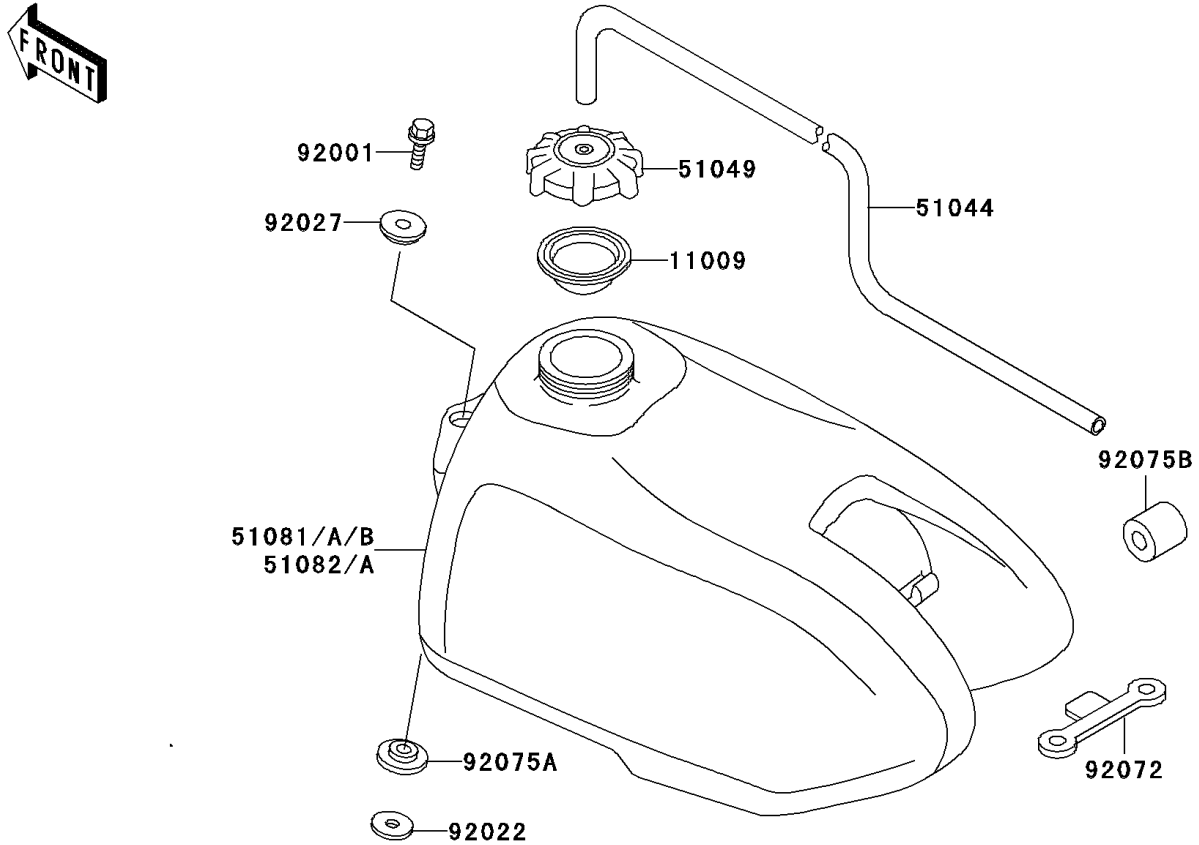

2000 KX60 PARTS DIAGRAM

Fuel Tank

F2410

WD

WD

WD

WD

2000 KX60 PARTS LIST

Fuel Tank

ITEM NAME	PART NUMBER	QUANTITY
BOLT-UPSET-WSP (Ref # 187)	187B0616	2
GASKET,FUEL TANK CAP (Ref # 11009)	11009-1452	1
TAP-ASSY,FUEL (Ref # 51023)	51023-1115	1
TUBE-ASSY (Ref # 51044)	51044-1185	1
CAP-TANK,FUEL (Ref # 51049)	51049-1006	1
TANK-COMP-FUEL,L.GREEN (Ref # 51081A)	51081-5197-6W	1
BOLT,W/WASHER,6X12 (Ref # 92001)	92001-1516	1
SCREW,3X8 (Ref # 92009)	92009-1386	2
WASHER,10X22X3.2 (Ref # 92022)	92022-176	1
COLLAR,L=4.7 (Ref # 92027)	92027-122	1
RING-O,FUEL TAP LEVER (Ref # 92055)	92055-1299	1
RING-O,FUEL TAP PACKING (Ref # 92055A)	92055-1300	1
BAND,FUEL TANK (Ref # 92072)	92072-1056	1
DAMPER,FUEL TANK (Ref # 92075)	92075-1382	1
DAMPER,FUEL TANK,FR (Ref # 92075A)	92075-1404	1
DAMPER (Ref # 92075B)	92075-243	2