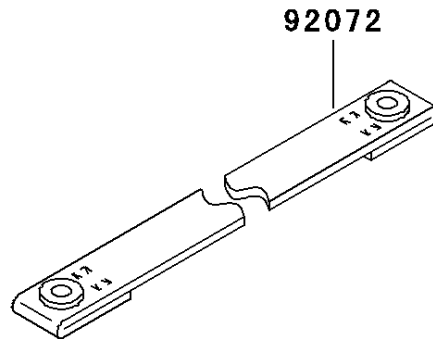

# 1999 KX60 PARTS DIAGRAM

Seat

F2510

## Seat

ITEM NAME	PART NUMBER	QUANTITY
SEAT-ASSY, GREEN (Ref # 53001)	53001-1848-MF	1
BAND (Ref # 92072)	92072-1055	1