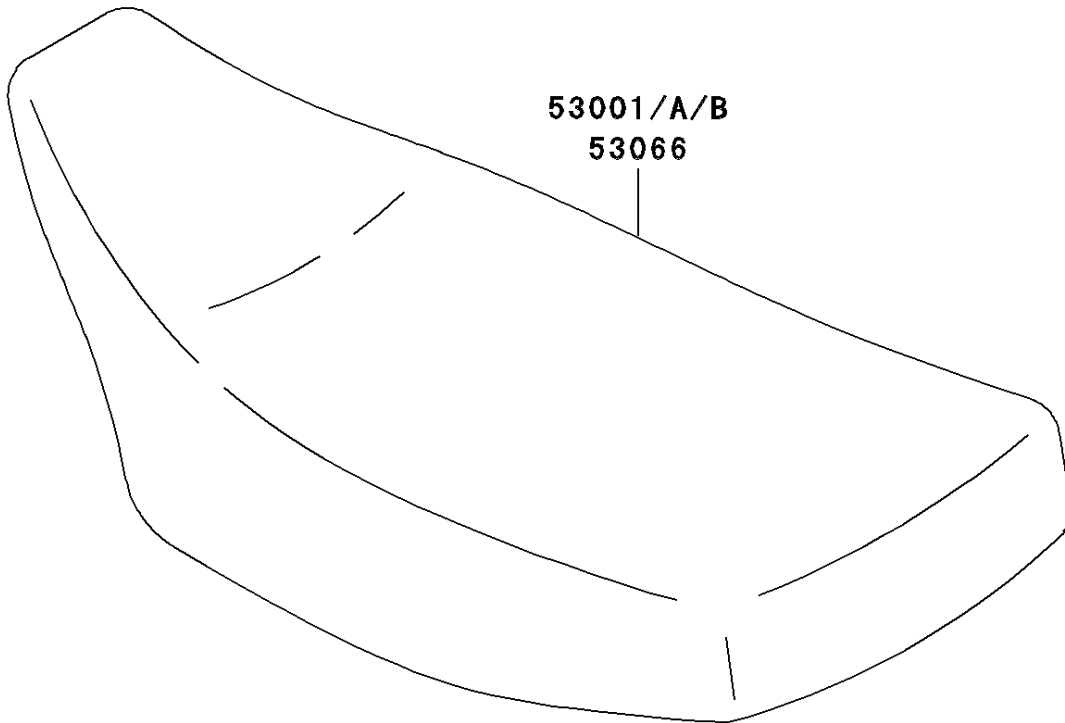

# 1999 KX60 PARTS DIAGRAM

Seat

F2510

# 1999 KX60 PARTS LIST

## Seat

ITEM NAME	PART NUMBER	QUANTITY
SEAT-ASSY, GREEN (Ref # 53001)	53001-1848-MF	1
BAND (Ref # 92072)	92072-1055	1