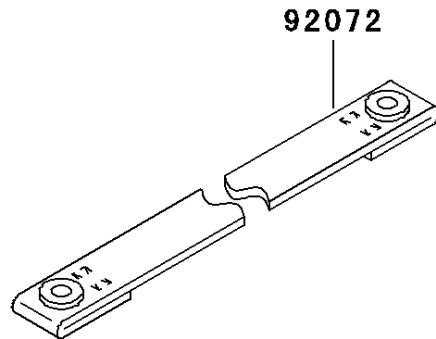

# 2000 KX60 PARTS DIAGRAM

Seat

F2510

### Seat

ITEM NAME	PART NUMBER	QUANTITY
SEAT-ASSY, GREEN (Ref # 53001)	53001-1848-MF	1
BAND (Ref # 92072)	92072-1055	1