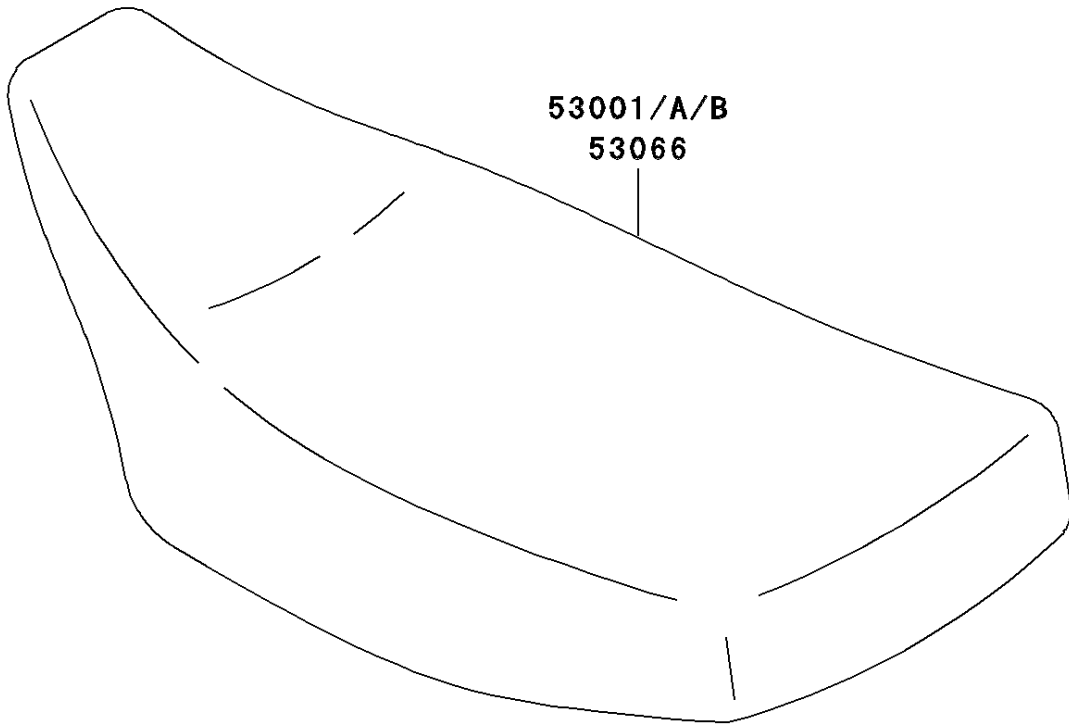

# 2000 KX60 PARTS DIAGRAM

Seat

F2510

## 2000 KX60 PARTS LIST

### Seat

ITEM NAME	PART NUMBER	QUANTITY
SEAT-ASSY, GREEN (Ref # 53001)	53001-1848-MF	1
BAND (Ref # 92072)	92072-1055	1