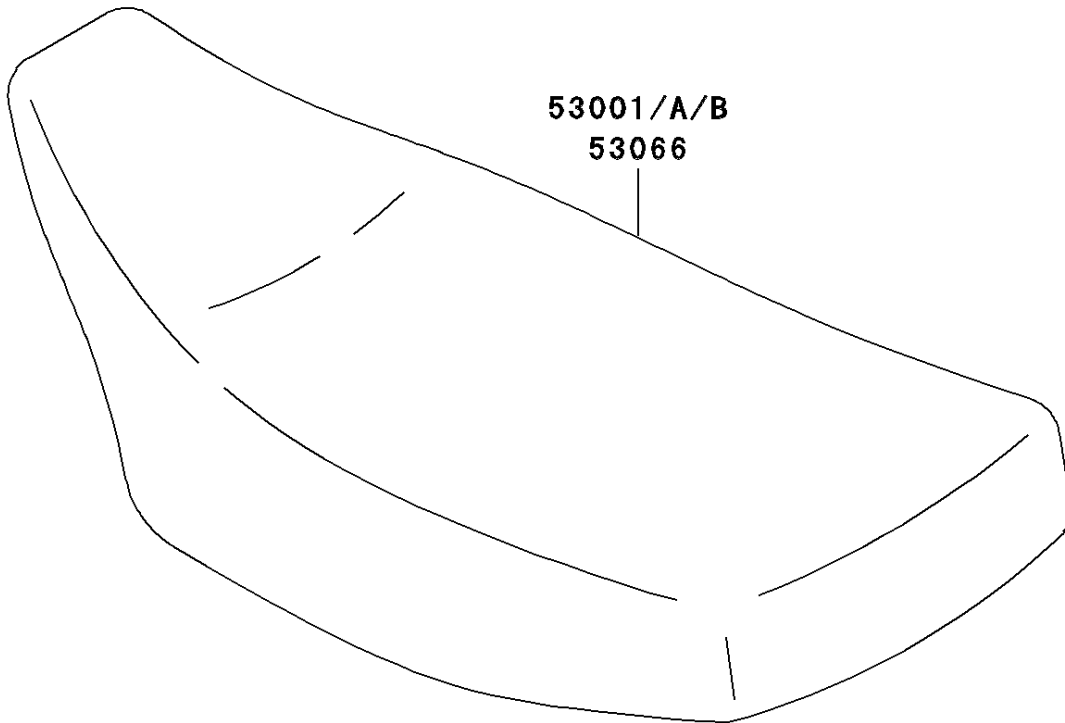

2001 KX60 PARTS DIAGRAM

Seat

F2510

53001/A/B
53066

92072

2001 KX60 PARTS LIST

Seat

ITEM NAME	PART NUMBER	QUANTITY
BAND (Ref # 92072)	92072-1055	1
SEAT-ASSY,BLACK (Ref # 53001B)	53001-1952-MW	1