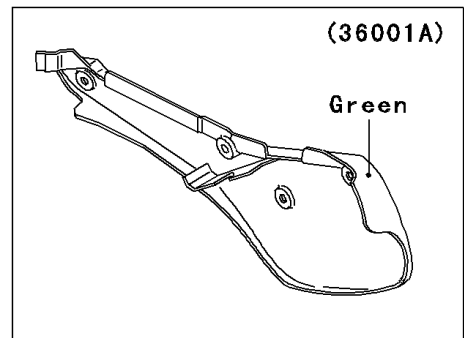

1999 KX60 PARTS DIAGRAM

Side Covers

WOD

WOD

1999 KX60 PARTS LIST

Side Covers

ITEM NAME	PART NUMBER	QUANTITY
COVER-SIDE,LH,L.GREEN (Ref # 36001)	36001-1398-6W	1
COVER-SIDE,RH,L.GREEN (Ref # 36001A)	36001-1399-6W	1
NUT,LOCK,FLANGED,6MM (Ref # 92015)	92015-1339	2
WASHER,7X16X1.2 (Ref # 92022)	92022-024	2
DAMPER (Ref # 92075)	92075-1598	2
BOLT,6X14 (Ref # 92150)	92150-1340	2
BOLT,FLANGED,6X30 (Ref # 92150A)	92150-1486	2