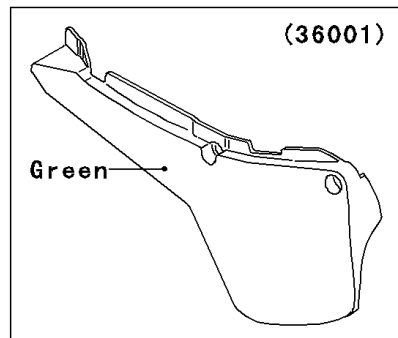

1999 KX60 PARTS DIAGRAM

Side Covers

WOD

WOD

1999 KX60 PARTS LIST

Side Covers

ITEM NAME	PART NUMBER	QUANTITY
COVER-SIDE,LH,L.GREEN (Ref # 36001)	36001-1398-6W	1
COVER-SIDE,RH,L.GREEN (Ref # 36001A)	36001-1399-6W	1
NUT,LOCK,FLANGED,6MM (Ref # 92015)	92015-1339	2
WASHER,7X16X1.2 (Ref # 92022)	92022-024	2
DAMPER (Ref # 92075)	92075-1598	2
BOLT,6X14 (Ref # 92150)	92150-1340	2
BOLT,FLANGED,6X30 (Ref # 92150A)	92150-1486	2