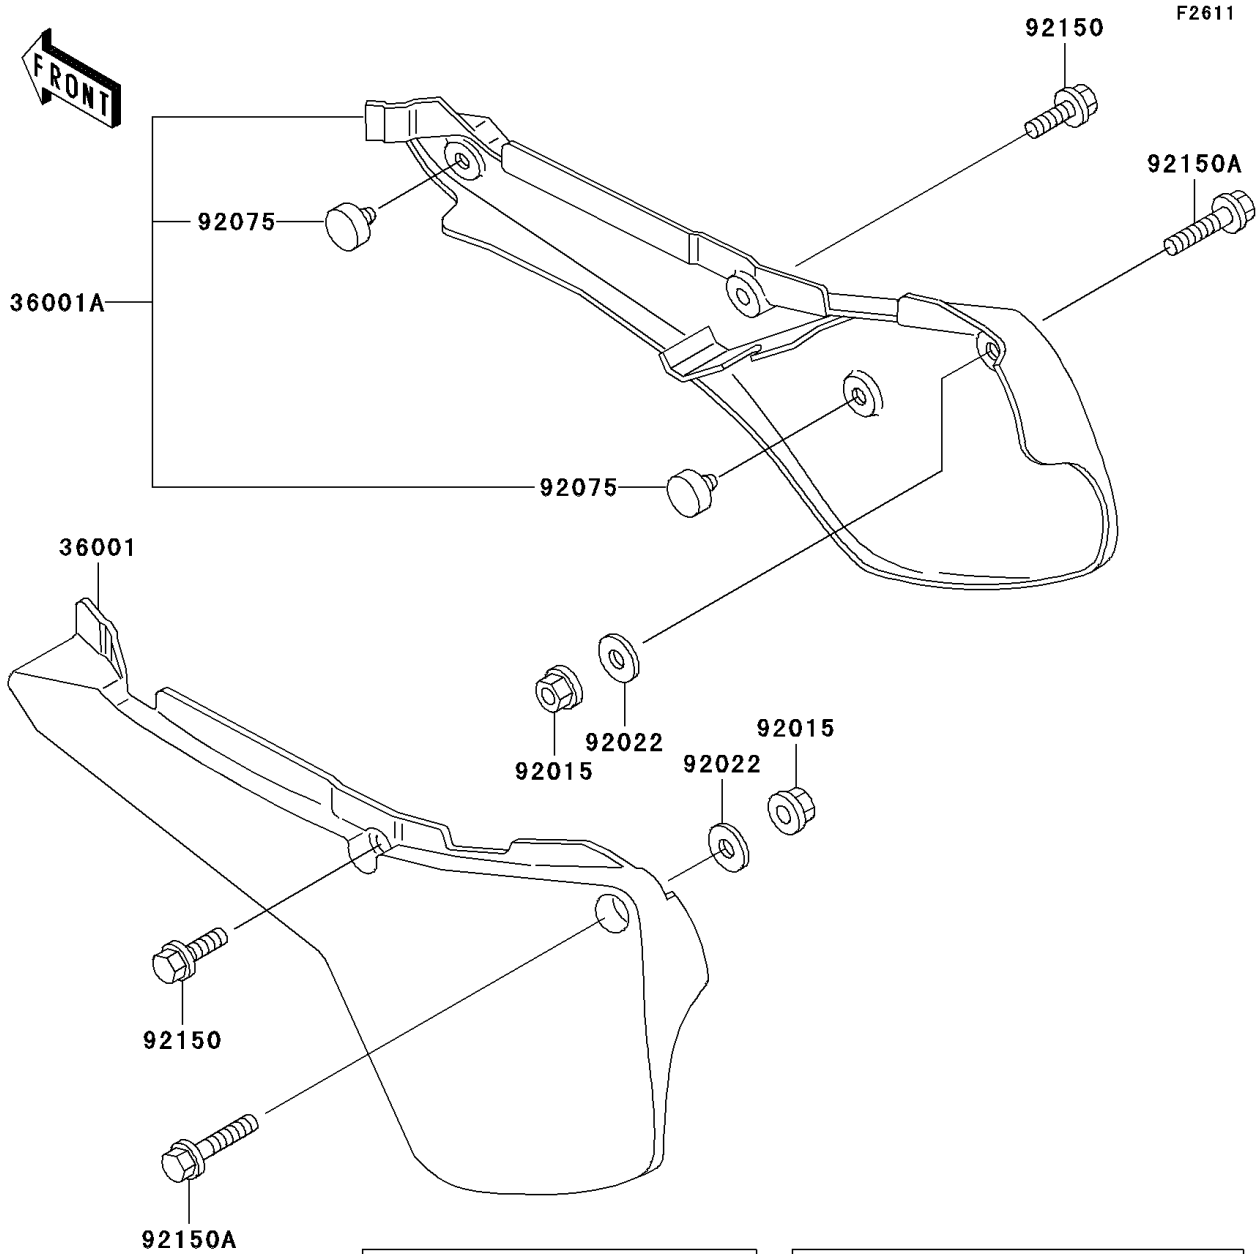

1999 KX60 PARTS DIAGRAM

Side Covers

WOD

WOD

1999 KX60 PARTS LIST

Side Covers

ITEM NAME	PART NUMBER	QUANTITY
COVER-SIDE,LH,L.GREEN (Ref # 36001)	36001-1398-6W	1
COVER-SIDE,RH,L.GREEN (Ref # 36001A)	36001-1399-6W	1
NUT,LOCK,FLANGED,6MM (Ref # 92015)	92015-1339	2
WASHER,7X16X1.2 (Ref # 92022)	92022-024	2
DAMPER (Ref # 92075)	92075-1598	2
BOLT,6X14 (Ref # 92150)	92150-1340	2
BOLT,FLANGED,6X30 (Ref # 92150A)	92150-1486	2