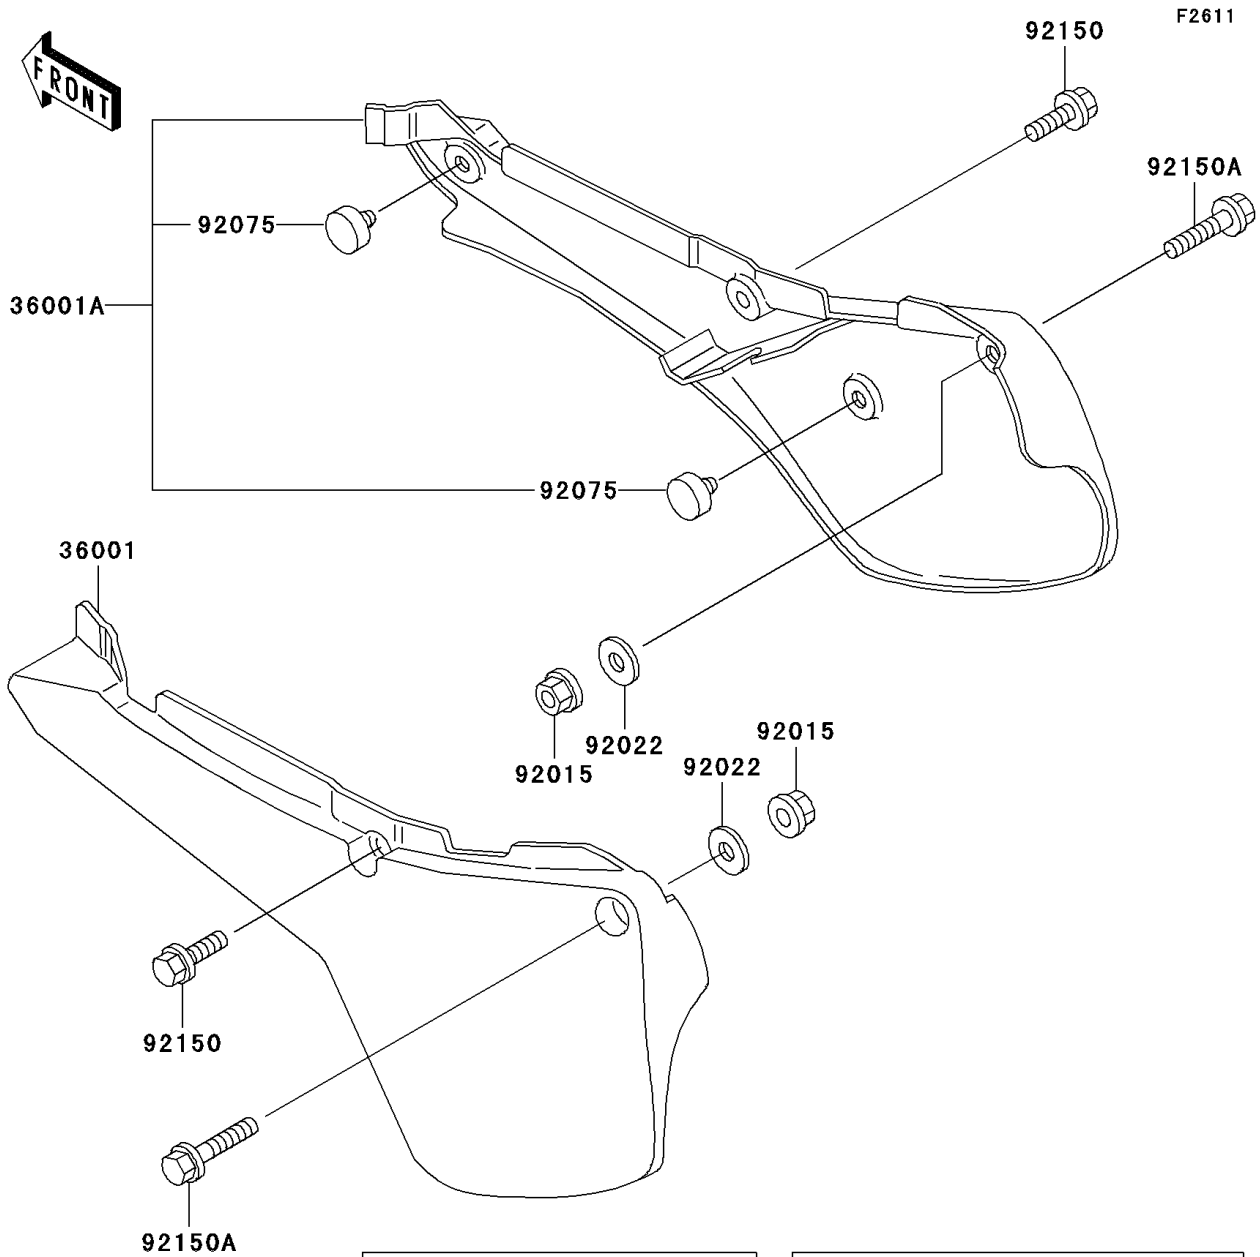

2002 KX60 PARTS DIAGRAM

Side Covers

WOD

WOD

2002 KX60 PARTS LIST

Side Covers

ITEM NAME	PART NUMBER	QUANTITY
COVER-SIDE,LH,L.GREEN (Ref # 36001)	36001-1398-6W	1
COVER-SIDE,RH,L.GREEN (Ref # 36001A)	36001-1399-6W	1
NUT,LOCK,FLANGED,6MM (Ref # 92015)	92015-1339	2
WASHER,7X16X1.2 (Ref # 92022)	92022-024	2
DAMPER (Ref # 92075)	92075-1598	2
BOLT,6X14 (Ref # 92150)	92150-1340	2
BOLT,FLANGED,6X30 (Ref # 92150A)	92150-1486	2