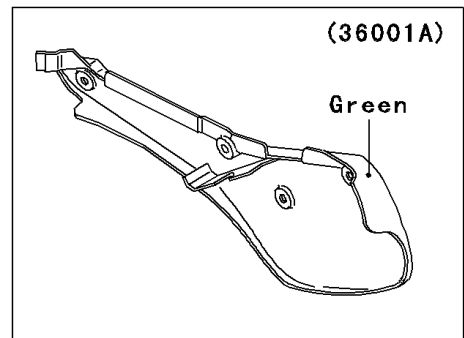

2002 KX60 PARTS DIAGRAM

Side Covers

WOD

WOD

2002 KX60 PARTS LIST

Side Covers

ITEM NAME	PART NUMBER	QUANTITY
COVER-SIDE,LH,L.GREEN (Ref # 36001)	36001-1398-6W	1
COVER-SIDE,RH,L.GREEN (Ref # 36001A)	36001-1399-6W	1
NUT,LOCK,FLANGED,6MM (Ref # 92015)	92015-1339	2
WASHER,7X16X1.2 (Ref # 92022)	92022-024	2
DAMPER (Ref # 92075)	92075-1598	2
BOLT,6X14 (Ref # 92150)	92150-1340	2
BOLT,FLANGED,6X30 (Ref # 92150A)	92150-1486	2