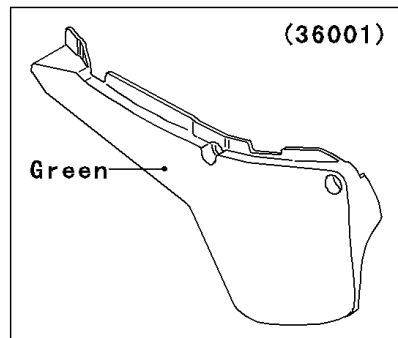

2002 KX60 PARTS DIAGRAM

Side Covers

WOD

WOD

2002 KX60 PARTS LIST

Side Covers

ITEM NAME	PART NUMBER	QUANTITY
COVER-SIDE,LH,L.GREEN (Ref # 36001)	36001-1398-6W	1
COVER-SIDE,RH,L.GREEN (Ref # 36001A)	36001-1399-6W	1
NUT,LOCK,FLANGED,6MM (Ref # 92015)	92015-1339	2
WASHER,7X16X1.2 (Ref # 92022)	92022-024	2
DAMPER (Ref # 92075)	92075-1598	2
BOLT,6X14 (Ref # 92150)	92150-1340	2
BOLT,FLANGED,6X30 (Ref # 92150A)	92150-1486	2