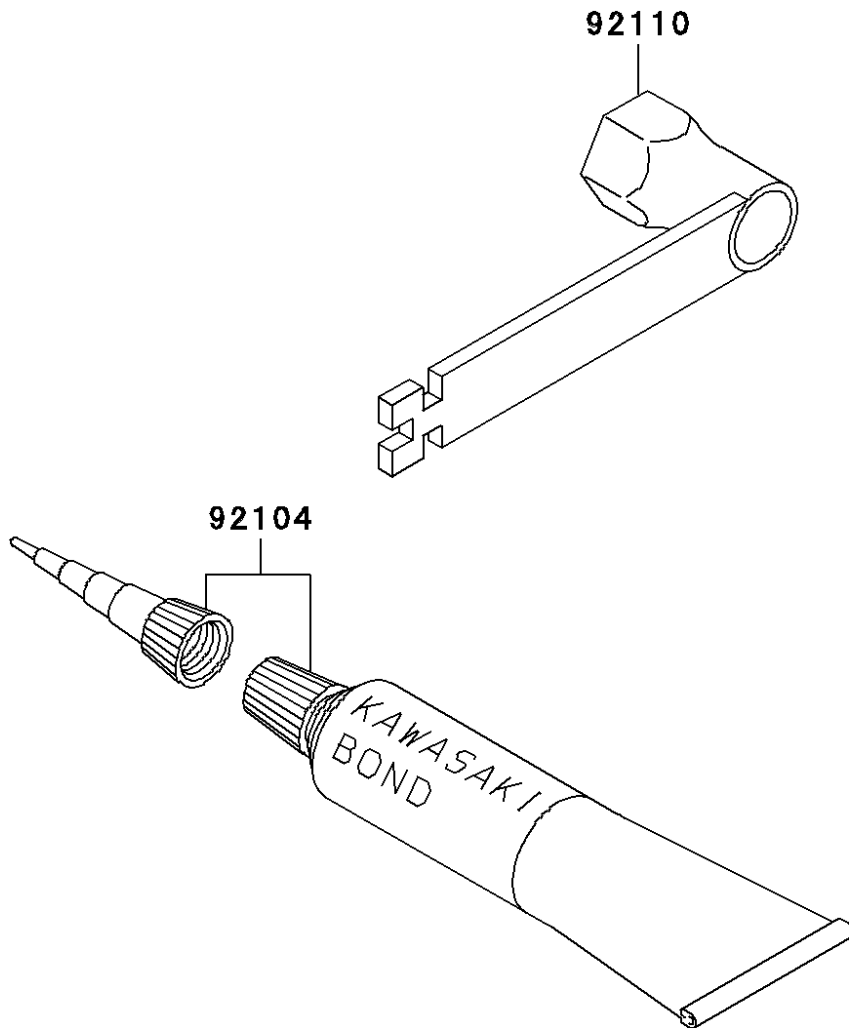

# 1999 KX60 PARTS DIAGRAM

Owner's Tools

F2810

## 1999 KX60 PARTS LIST

### Owner's Tools

ITEM NAME	PART NUMBER	QUANTITY
GASKET-LIQUID,TUBE,100G,SILVER (Ref # 92104)	92104-002	1
TOOL-WRENCH,BOX,21MM&SPOKE (Ref # 92110)	92110-1119	1