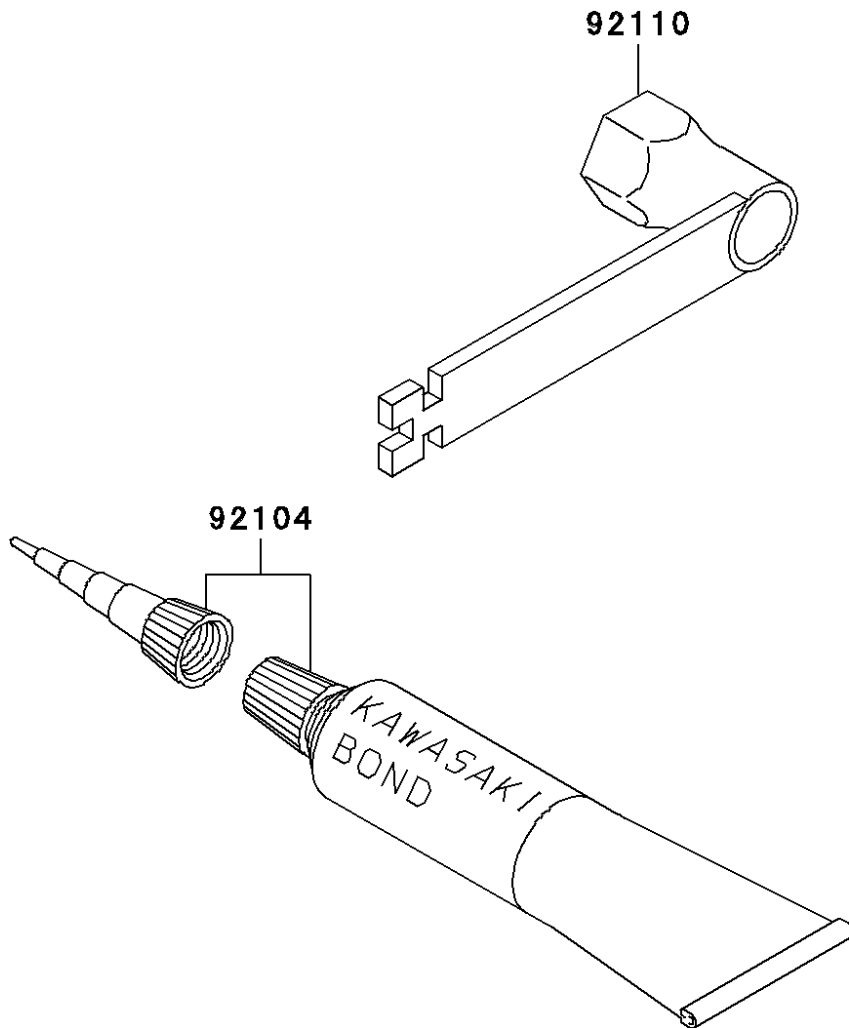

2000 KX60 PARTS DIAGRAM

Owner's Tools

F2810

2000 KX60 PARTS LIST

Owner's Tools

ITEM NAME	PART NUMBER	QUANTITY
GASKET-LIQUID,TUBE,100G,SILVER (Ref # 92104)	92104-002	1
TOOL-WRENCH,BOX,21MM&SPOKE (Ref # 92110)	92110-1119	1