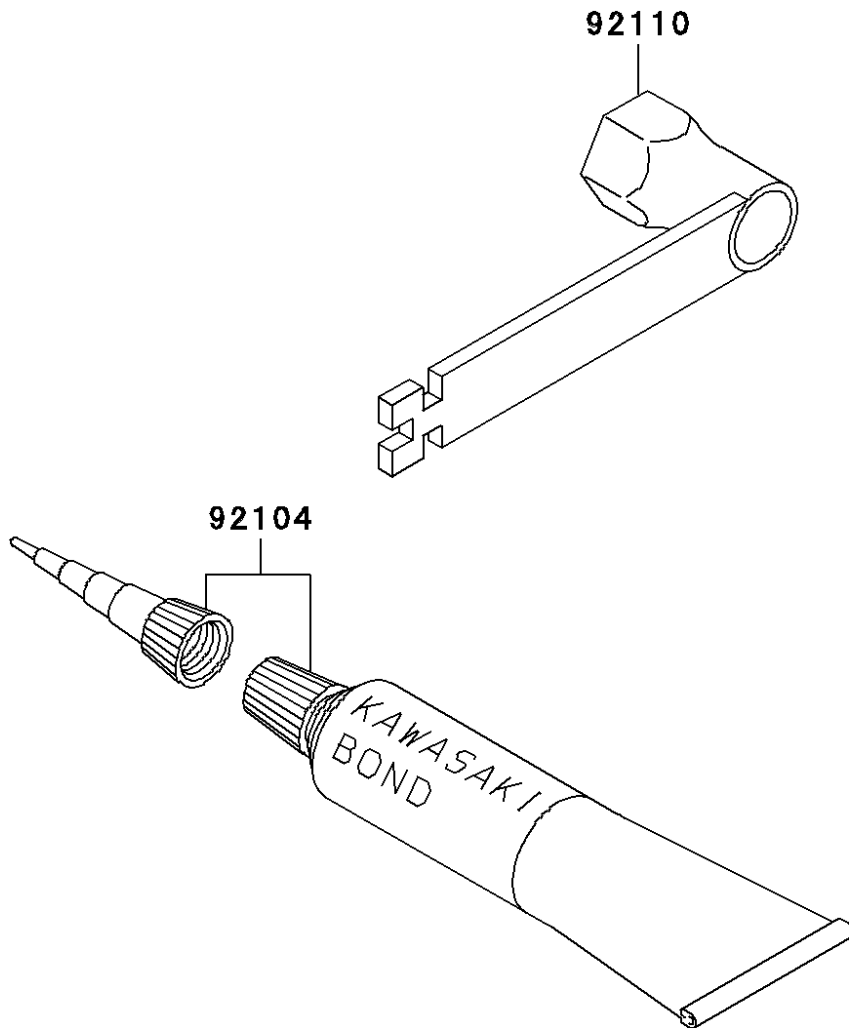

2001 KX60 PARTS DIAGRAM

Owner's Tools

F2810

2001 KX60 PARTS LIST

Owner's Tools

ITEM NAME	PART NUMBER	QUANTITY
GASKET-LIQUID,TUBE,100G,SILVER (Ref # 92104)	92104-002	1
TOOL-WRENCH,BOX,21MM&SPOKE (Ref # 92110)	92110-1119	1