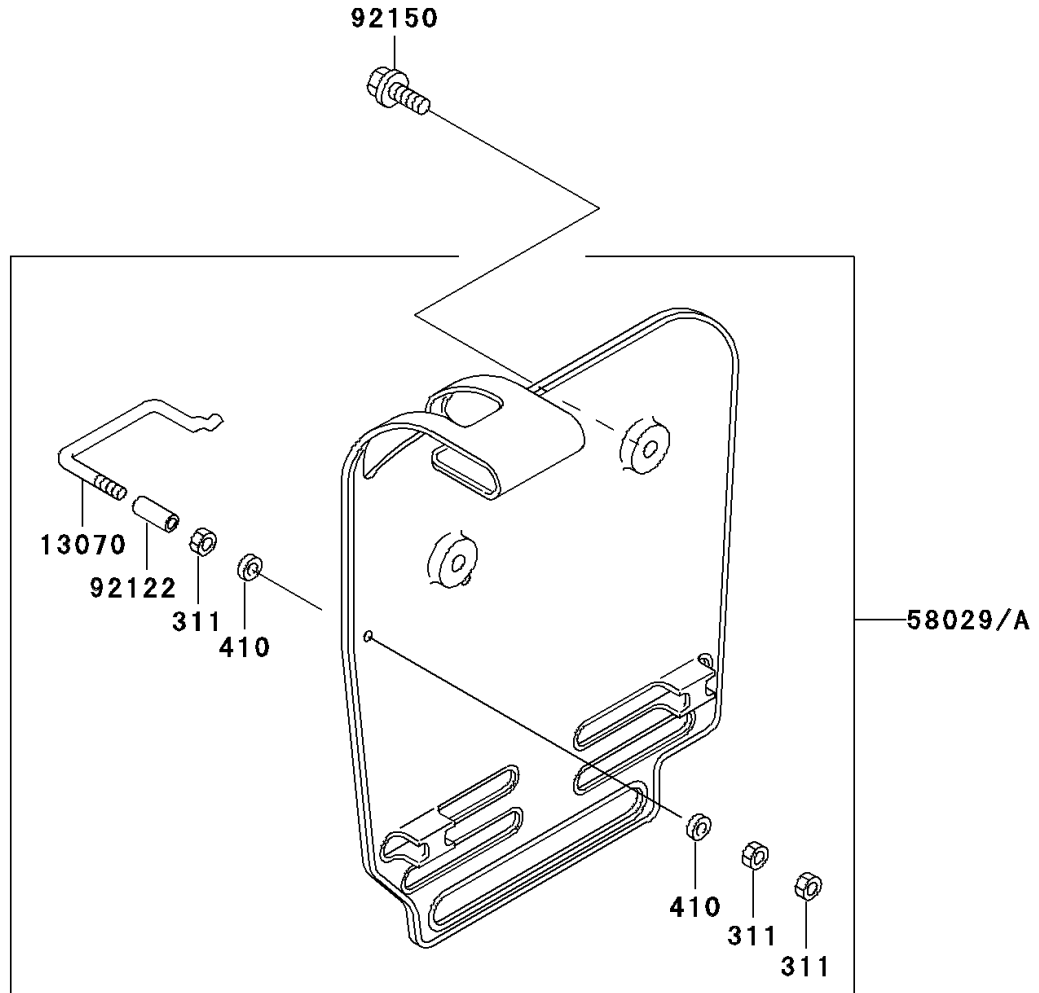

1999 KX60 PARTS DIAGRAM

Accessory

F2910

1999 KX60 PARTS LIST

Accessory

ITEM NAME	PART NUMBER	QUANTITY
NUT-HEX (Ref # 311)	311B0300	3
WASHER-PLAIN-SMALL,3MM (Ref # 410)	410B0300	2
GUIDE,CABLE (Ref # 13070)	13070-1031	1
PLATE-NUMBER,P.WHITE (Ref # 58029A)	58029-1054-6F	1
BAND,L=149 (Ref # 92072)	92072-031	2
ROLLER,CABLE GUIDE (Ref # 92122)	92122-1011	1
BOLT,6X14 (Ref # 92150)	92150-1340	2