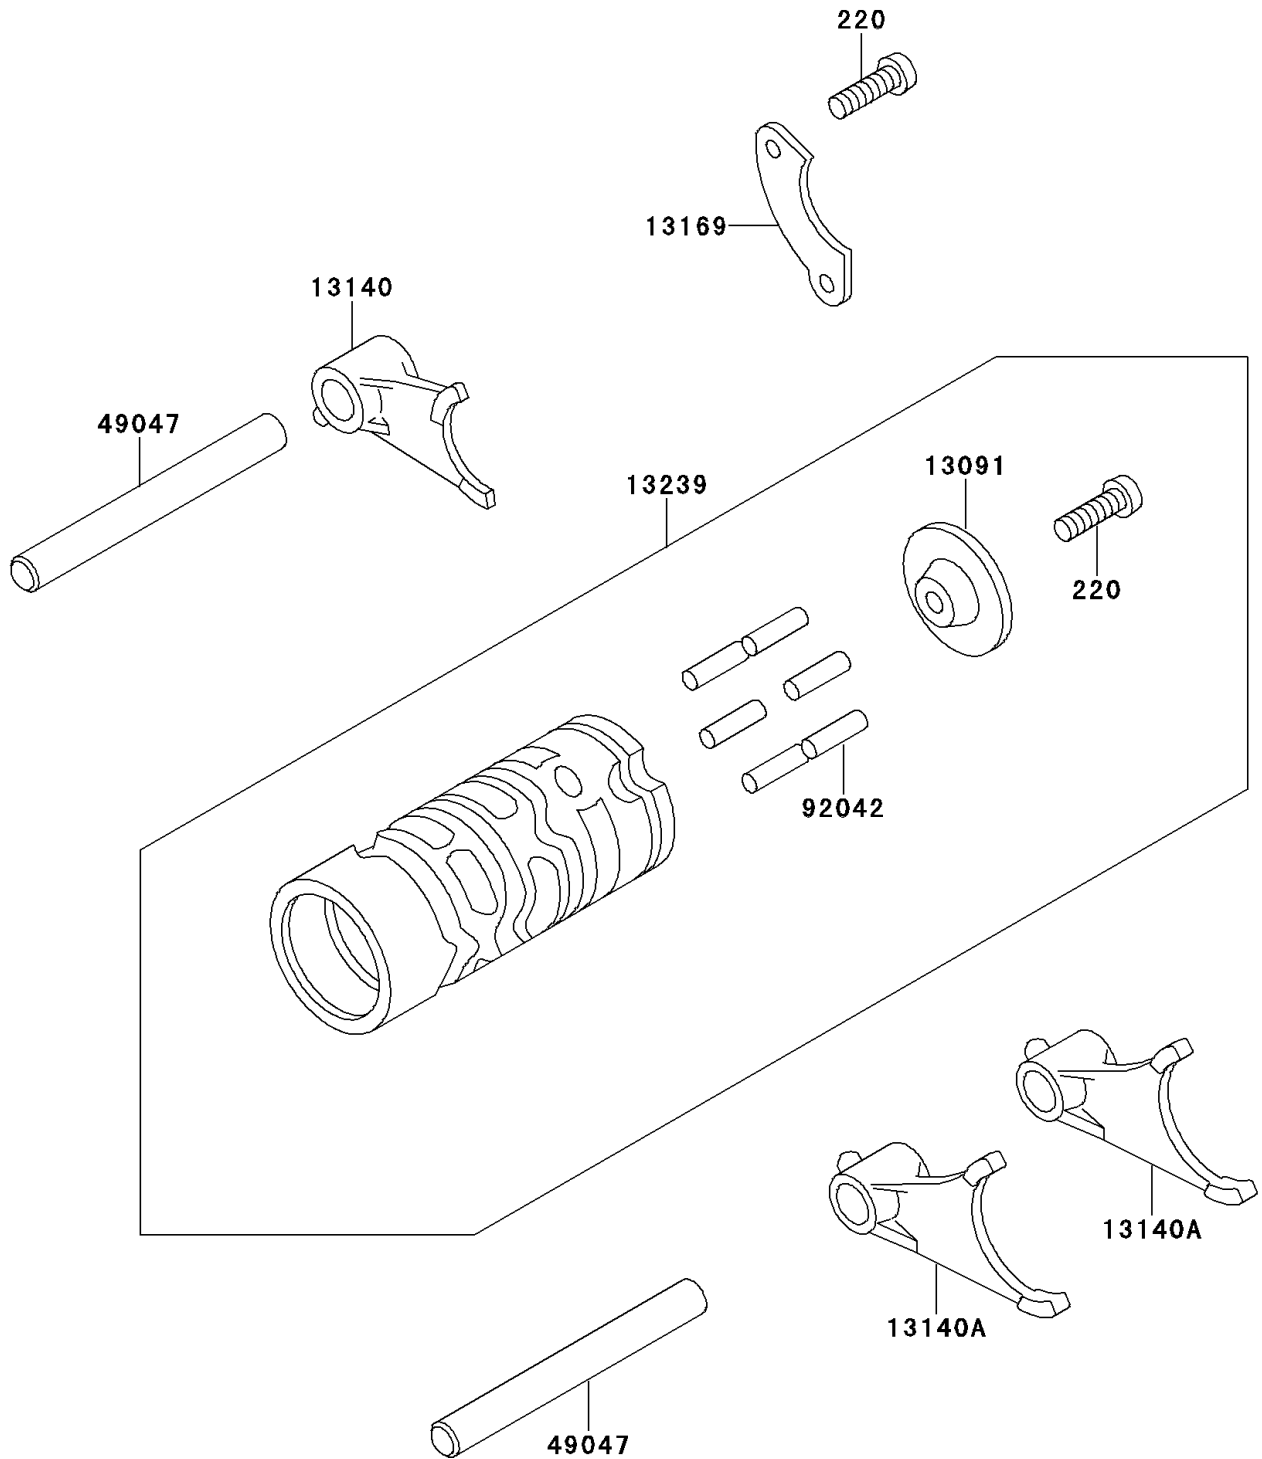

1990 KX60 PARTS DIAGRAM

Change Drum/Shift Fork

E1362

1990 KX60 PARTS LIST

Change Drum/Shift Fork

ITEM NAME	PART NUMBER	QUANTITY
SCREW-PAN-CROS,6X14 (Ref # 220)	220B0614	2
HOLDER,CHANGE DRUM PIN (Ref # 13091)	13091-1098	1
FORK-SHIFT (Ref # 13140)	13140-1060	1
FORK-SHIFT (Ref # 13140A)	13140-1061	2
PLATE,CHANGE DRUM POSITION (Ref # 13169)	13169-1309	1
DRUM-ASSY-CHANGE (Ref # 13239)	13239-1065	1
ROD-SHIFT,10X90 (Ref # 49047)	49047-1009	2
PIN,DOWEL,4X16.8 (Ref # 92042)	92042-029	6