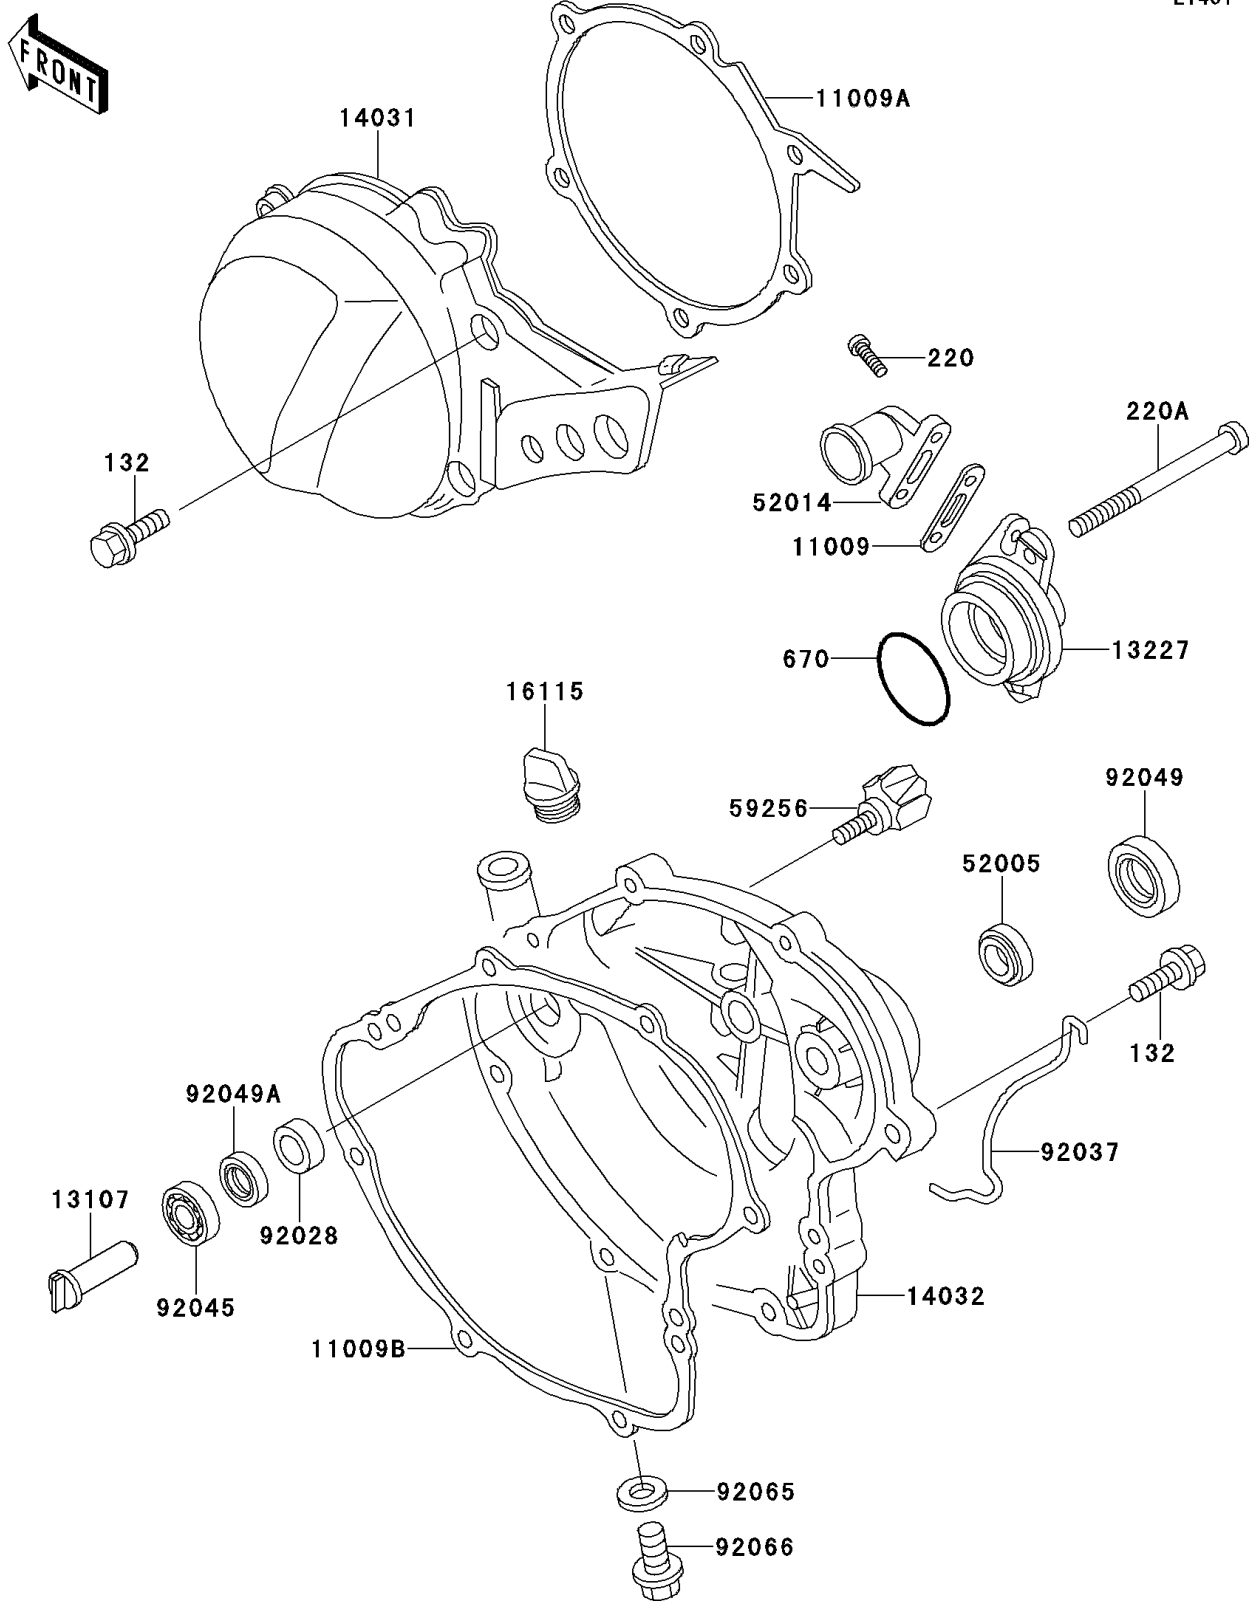

1992 KX60 PARTS DIAGRAM

Engine Cover

E1431

1992 KX60 PARTS LIST

Engine Cover

ITEM NAME	PART NUMBER	QUANTITY
BOLT-FLANGED-SMALL (Ref # 132)	132G0625	12
SCREW-PAN-CROS (Ref # 220)	220B0520	2
SCREW-PAN-CROS,6X75 (Ref # 220A)	220B0675	2
O RING,39MM (Ref # 670)	670B3039	1
GASKET,ELBOW (Ref # 11009)	11009-1952	1
GASKET,GENERATOR COVER (Ref # 11009A)	11009-1974	1
GASKET,CLUTCH COVER (Ref # 11009B)	11009-1976	1
SHAFT,WATER PUMP (Ref # 13107)	13107-1123	1
HOUSING,WATER PUMP (Ref # 13227)	13227-1069	1
COVER-GENERATOR (Ref # 14031)	14031-1215	1
COVER-CLUTCH (Ref # 14032)	14032-1246	1
CAP-OIL FILLER (Ref # 16115)	16115-018	1
GAUGE,OIL LEVEL (Ref # 52005)	52005-1055	1
ELBOW (Ref # 52014)	52014-1067	1
IMPELLER,WATER PUMP (Ref # 59256)	59256-1052	1
BUSHING (Ref # 92028)	92028-1317	1
CLAMP,TUBE (Ref # 92037)	92037-1236	1
BEARING-BALL (Ref # 92045)	92045-1212	1
SEAL-OIL,SB16244 (Ref # 92049)	92049-002	1
SEAL-OIL,MHSD8X18X10J-1 (Ref # 92049A)	92049-1366	1
GASKET,10.5X16X1,DRAIN PLUG (Ref # 92065)	92065-058	1
PLUG,DRAIN (Ref # 92066)	92066-1241	1