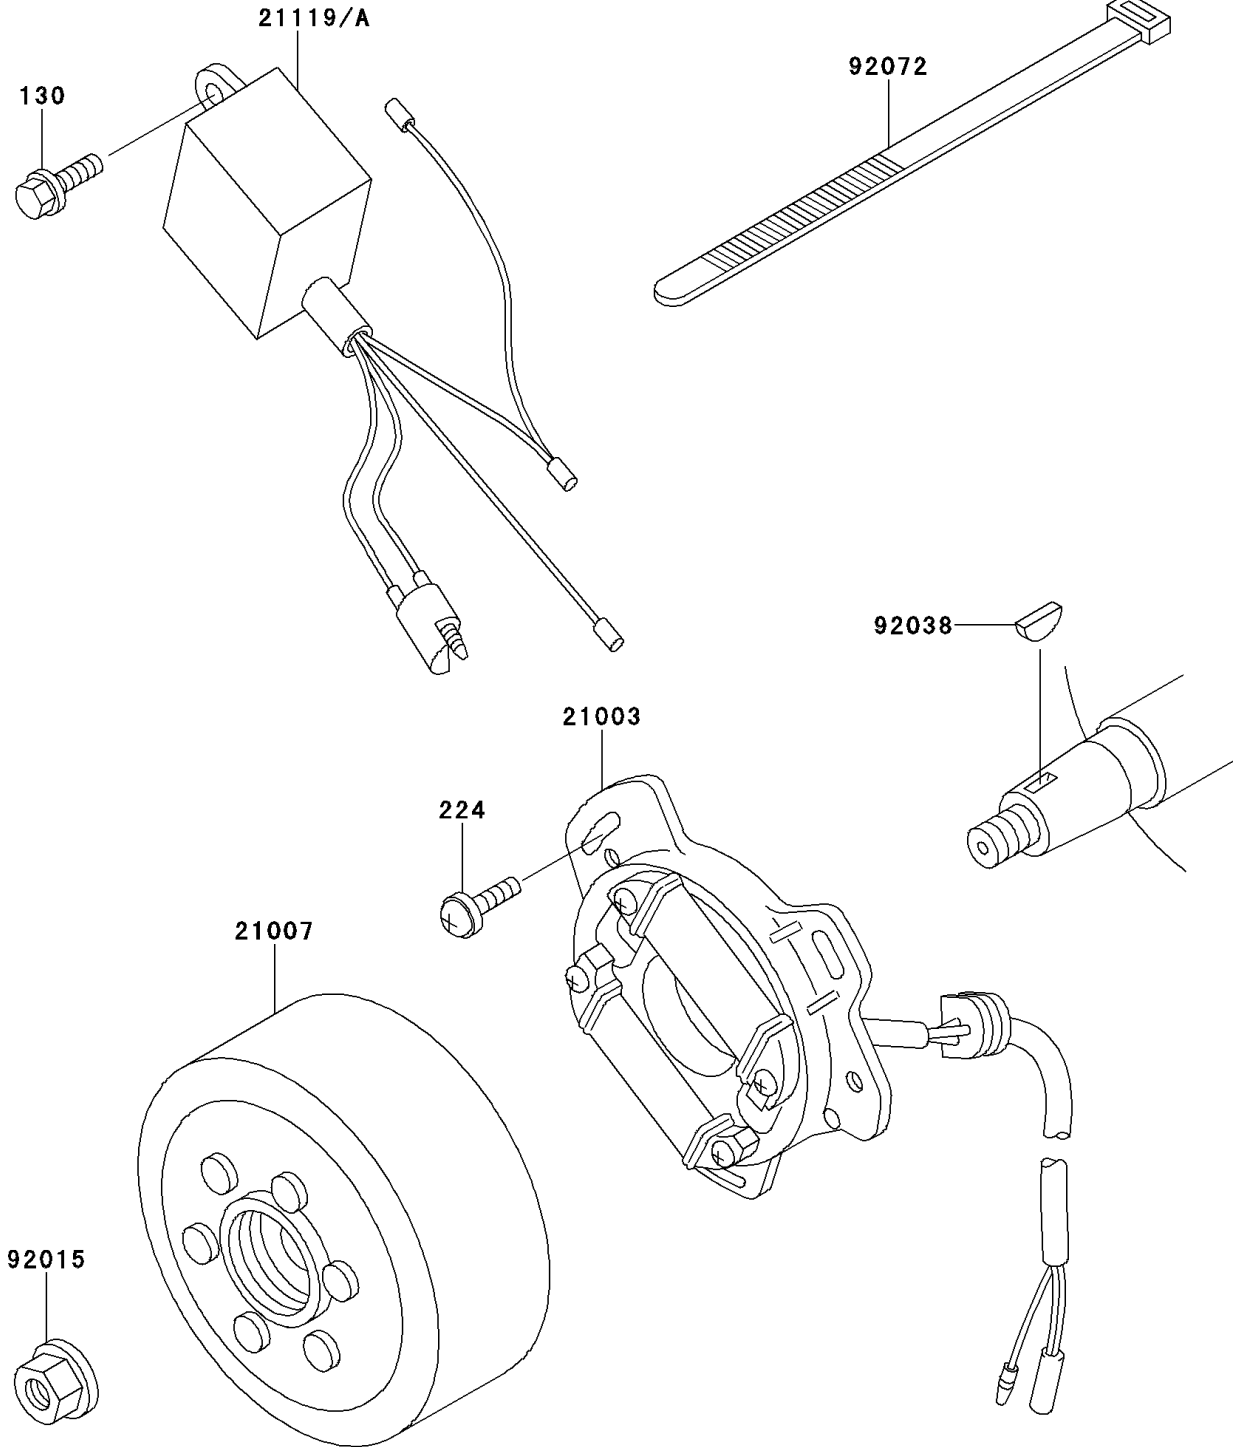

# 1990 KX60 PARTS DIAGRAM

Generator

E1810

# 1990 KX60 PARTS LIST

## Generator

ITEM NAME	PART NUMBER	QUANTITY
BOLT-FLANGED,6X16 (Ref # 130)	130G0616	1
SCREW-PAN-WP-CROS (Ref # 224)	224B0514	3
STATOR (Ref # 21003)	21003-1240	1
ROTOR,MAGNETO (Ref # 21007)	21007-1237	1
IGNITER (Ref # 21119)	21119-1115	1
NUT,FLANGED,10MM (Ref # 92015)	92015-077	1
KEY,WOODRUFF (Ref # 92038)	92038-001	1
BAND,L=186 (Ref # 92072)	92072-056	1