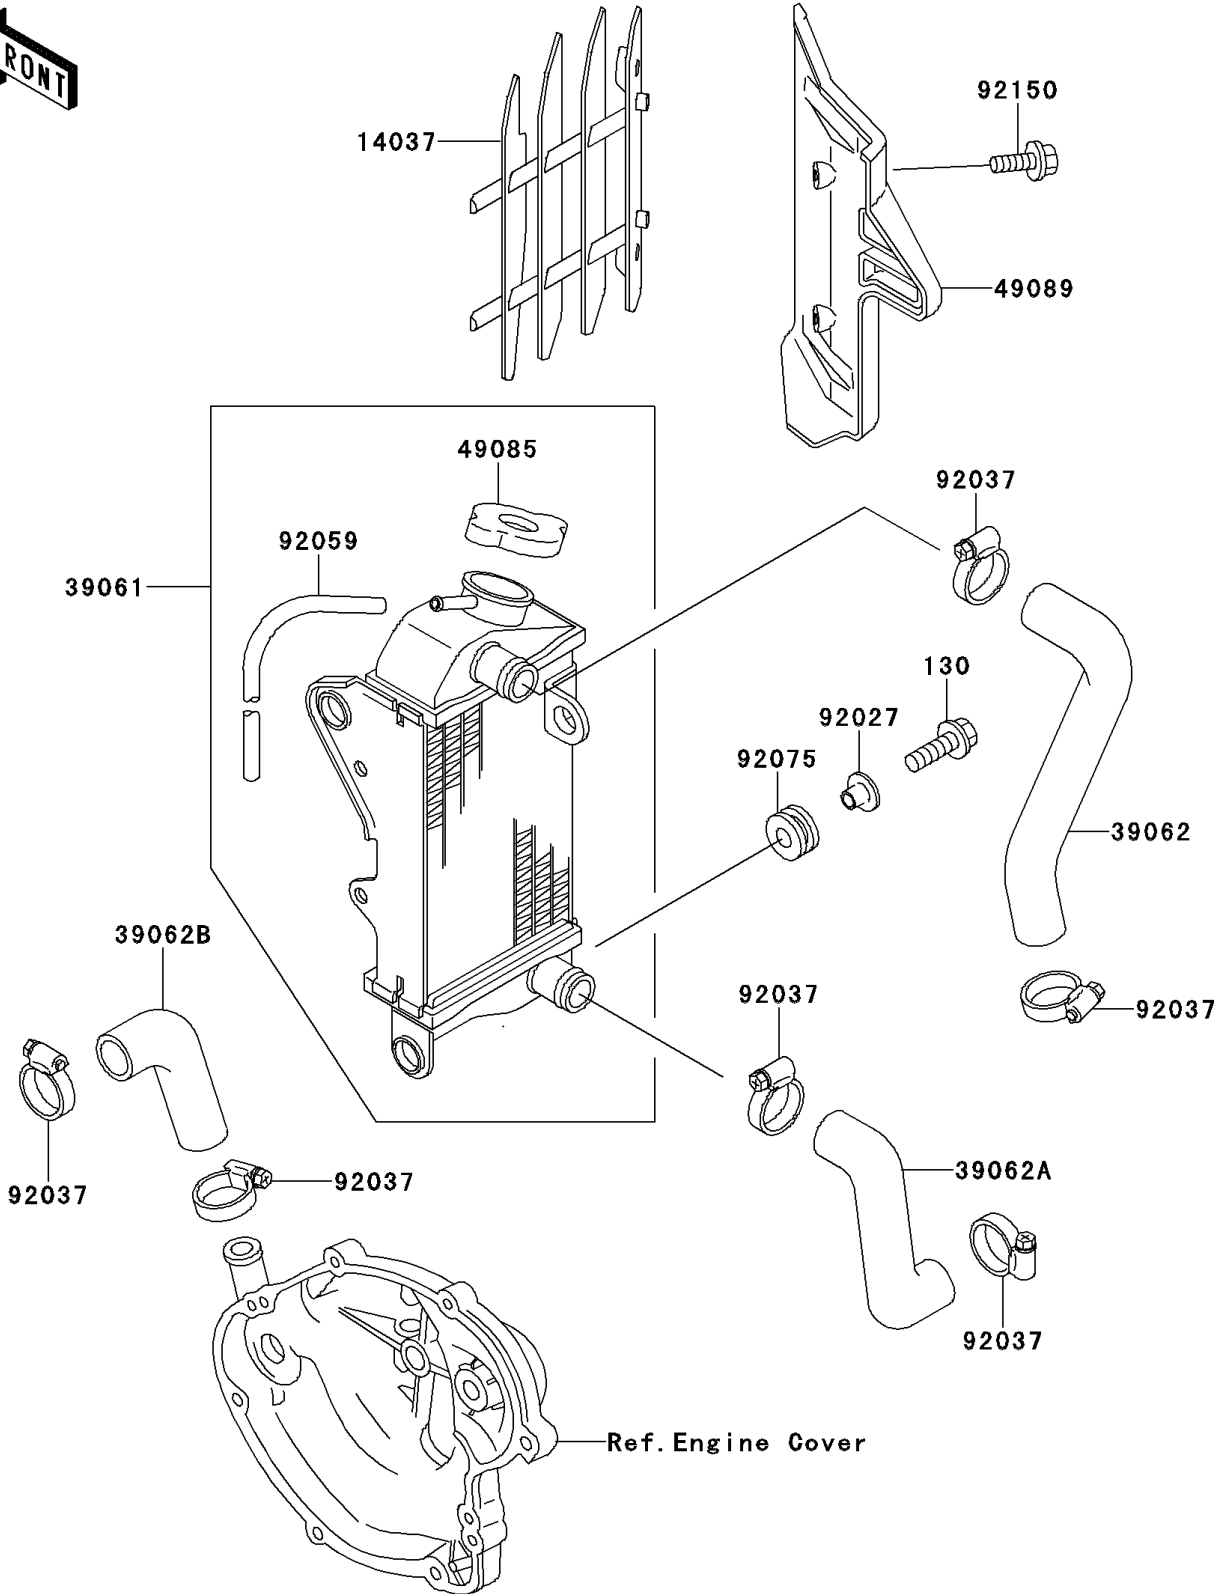

1990 KX60 PARTS DIAGRAM

Radiator

E3032

1990 KX60 PARTS LIST

Radiator

ITEM NAME	PART NUMBER	QUANTITY
BOLT-FLANGED,6X16 (Ref # 130)	130G0616	3
SCREEN,RH,L.GREEN (Ref # 14037)	14037-1121-6W	1
RADIATOR-ASSY (Ref # 39061)	39061-1059	1
HOSE-COOLING,RADIATOR,UPP (Ref # 39062)	39062-1076	1
HOSE-COOLING,RADIATOR,LWR (Ref # 39062A)	39062-1077	1
HOSE-COOLING (Ref # 39062B)	39062-1078	1
CAP-ASSY-PRESSURE (Ref # 49085)	49085-1003	1
SHROUD-ENGINE,RH,L.GREEN (Ref # 49089)	49089-1056-6W	1
COLLAR,L=9.6 (Ref # 92027)	92027-1045	3
CLAMP,COOLING HOSE (Ref # 92037)	92037-1589	6
TUBE,5X9X600 (Ref # 92059)	92059-1259	1
DAMPER (Ref # 92075)	92075-1185	3
BOLT,FLANGED,6X16 (Ref # 92150)	92150-1506	2