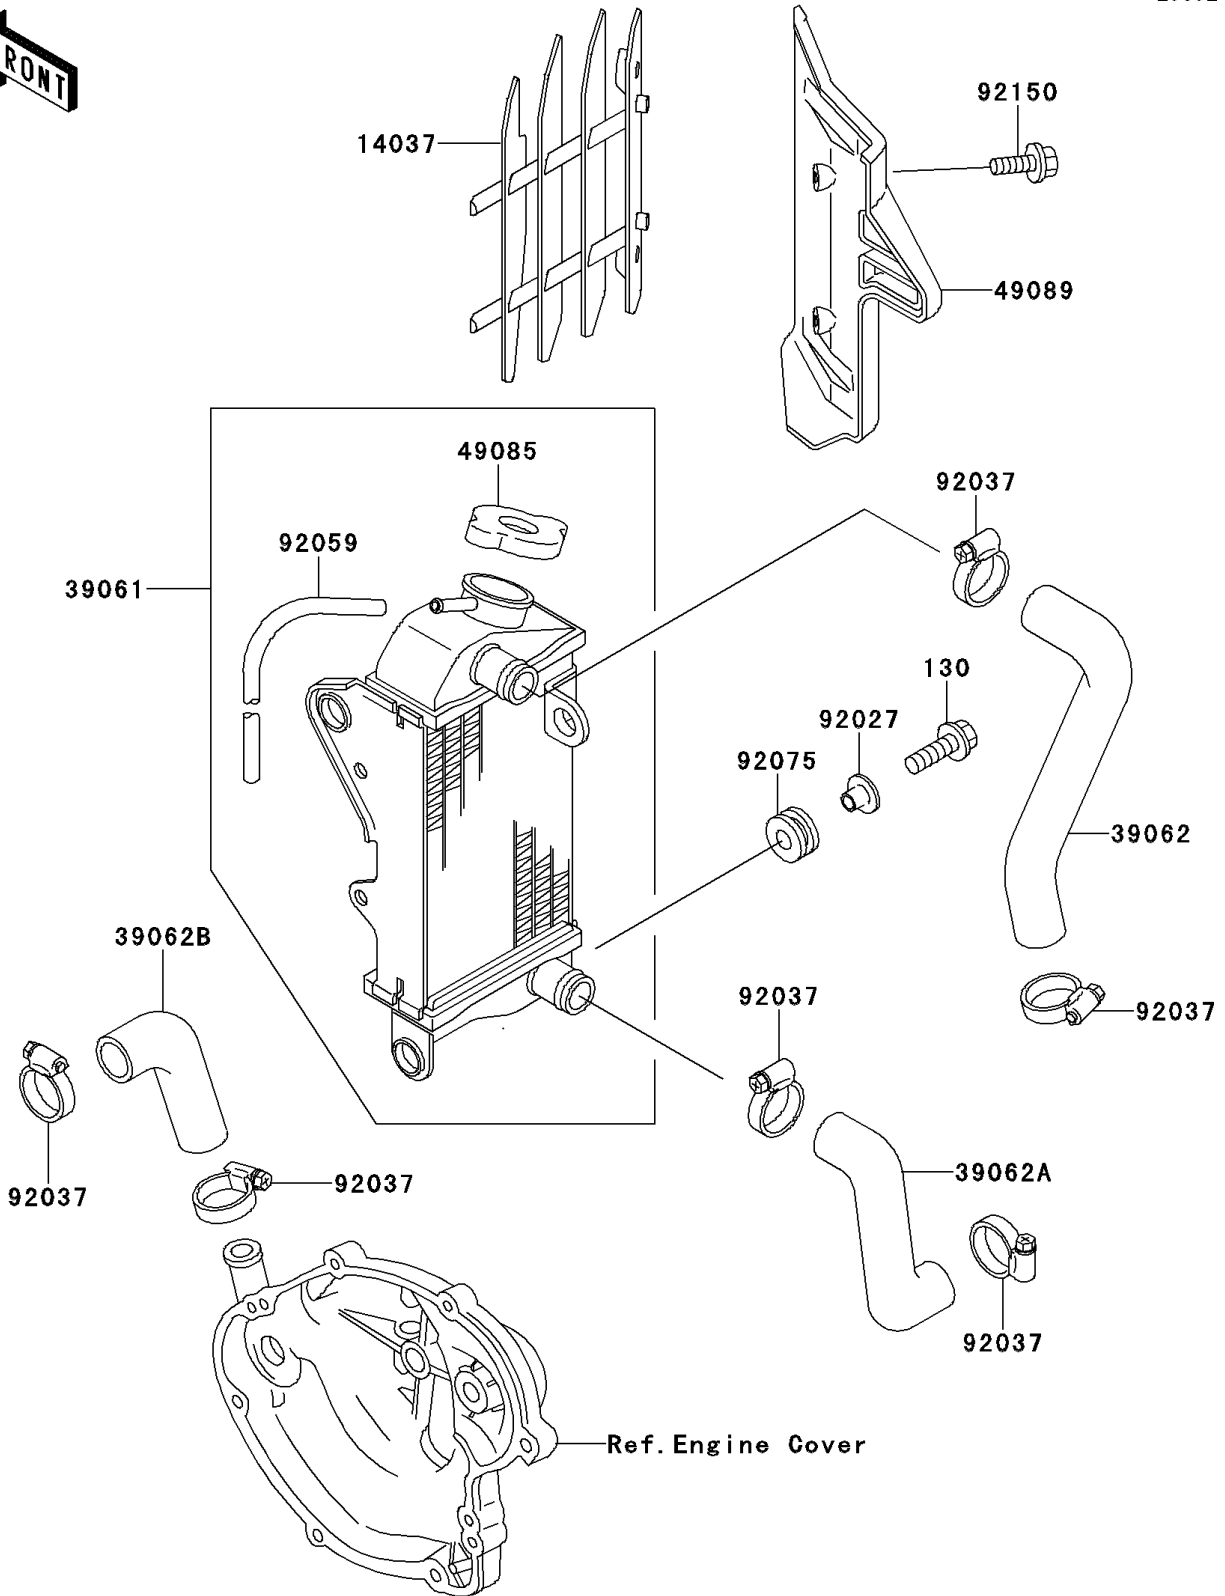

1991 KX60 PARTS DIAGRAM

Radiator

E3032

1991 KX60 PARTS LIST

Radiator

ITEM NAME	PART NUMBER	QUANTITY
BOLT-FLANGED,6X16 (Ref # 130)	130G0616	3
SCREEN,RH,L.GREEN (Ref # 14037)	14037-1121-6W	1
RADIATOR-ASSY (Ref # 39061)	39061-1059	1
HOSE-COOLING,RADIATOR,UPP (Ref # 39062)	39062-1076	1
HOSE-COOLING,RADIATOR,LWR (Ref # 39062A)	39062-1077	1
HOSE-COOLING (Ref # 39062B)	39062-1078	1
CAP-ASSY-PRESSURE (Ref # 49085)	49085-1003	1
SHROUD-ENGINE,RH,L.GREEN (Ref # 49089)	49089-1056-6W	1
COLLAR,L=9.6 (Ref # 92027)	92027-1045	3
CLAMP,COOLING HOSE (Ref # 92037)	92037-1589	6
TUBE,5X9X600 (Ref # 92059)	92059-1259	1
DAMPER (Ref # 92075)	92075-1185	3
BOLT,FLANGED,6X16 (Ref # 92150)	92150-1506	2